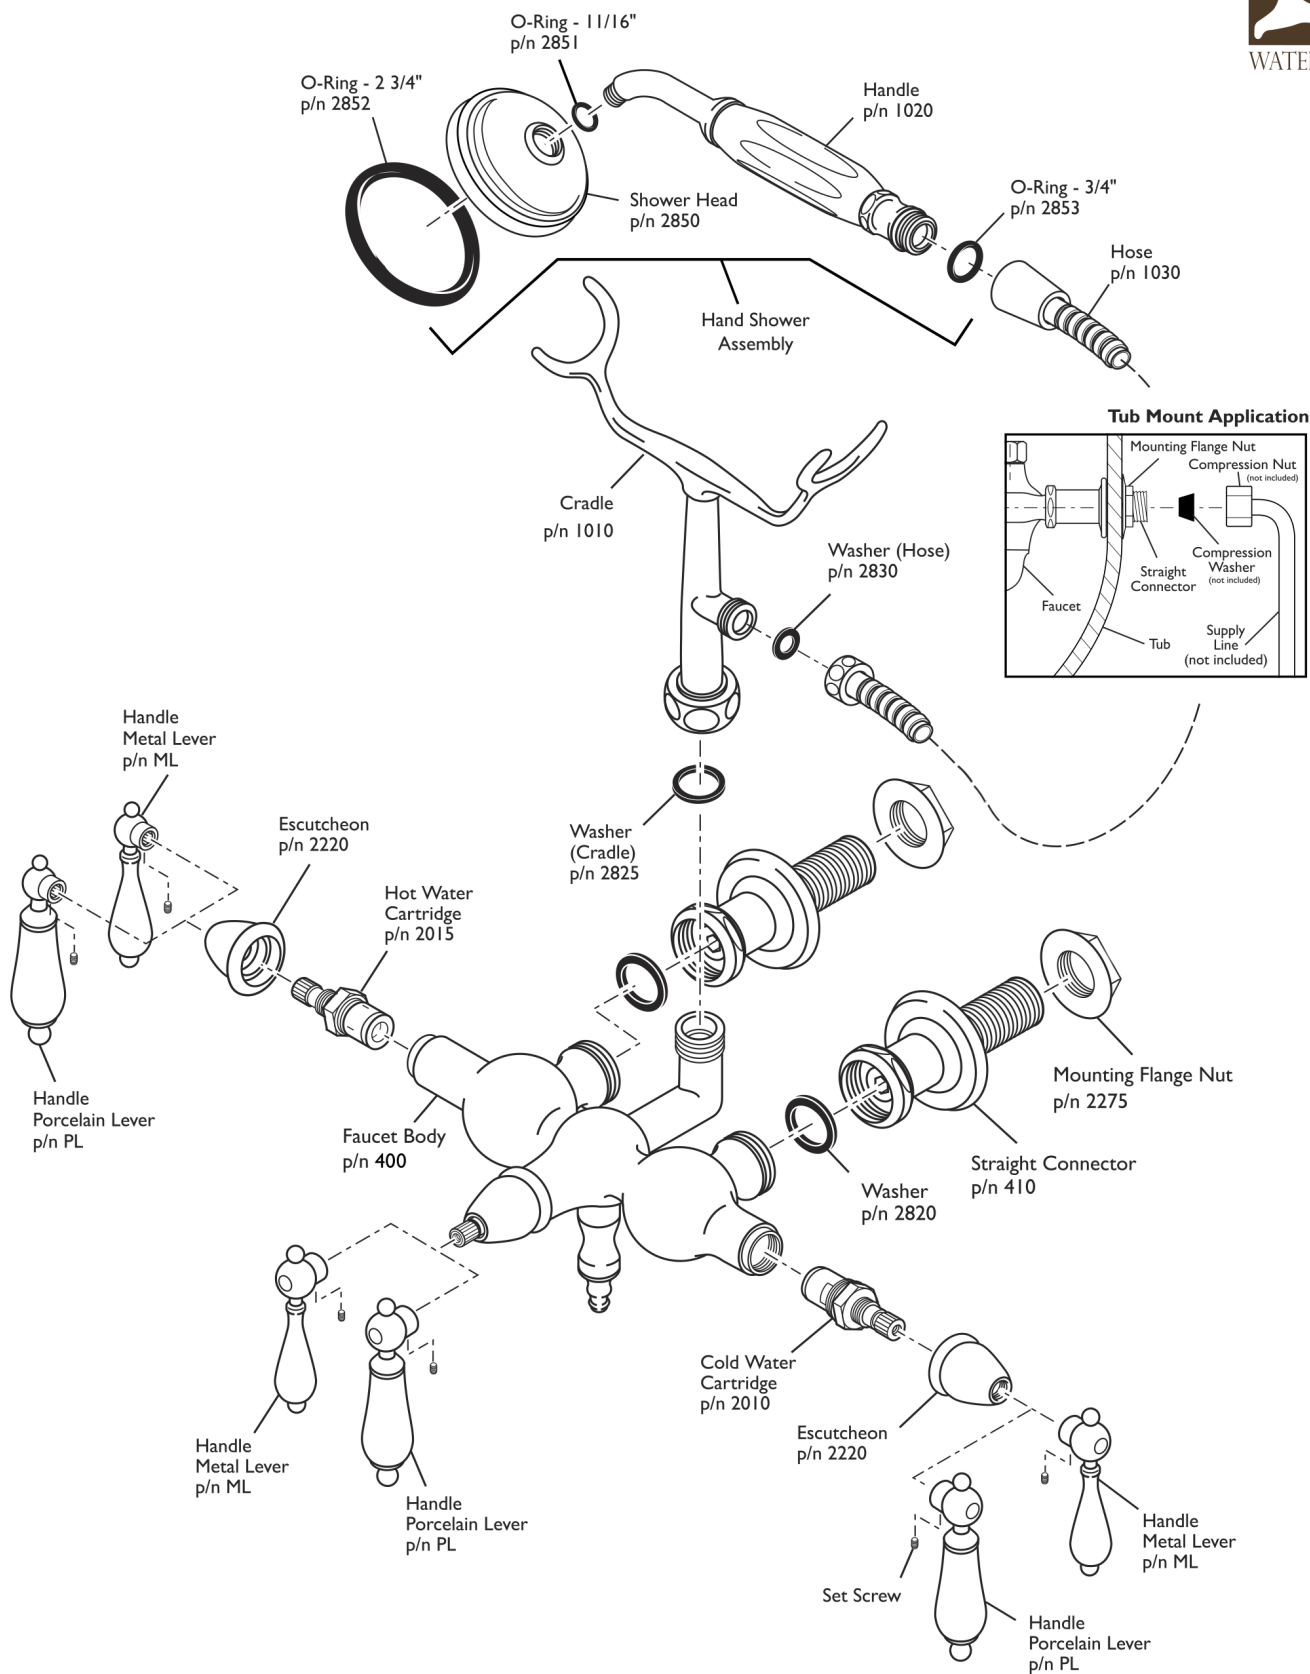

F6-0017 Tub Faucet

ASSEMBLY DIAGRAM

F6-0017 Tub Faucet

SPECIFICATION SHEET