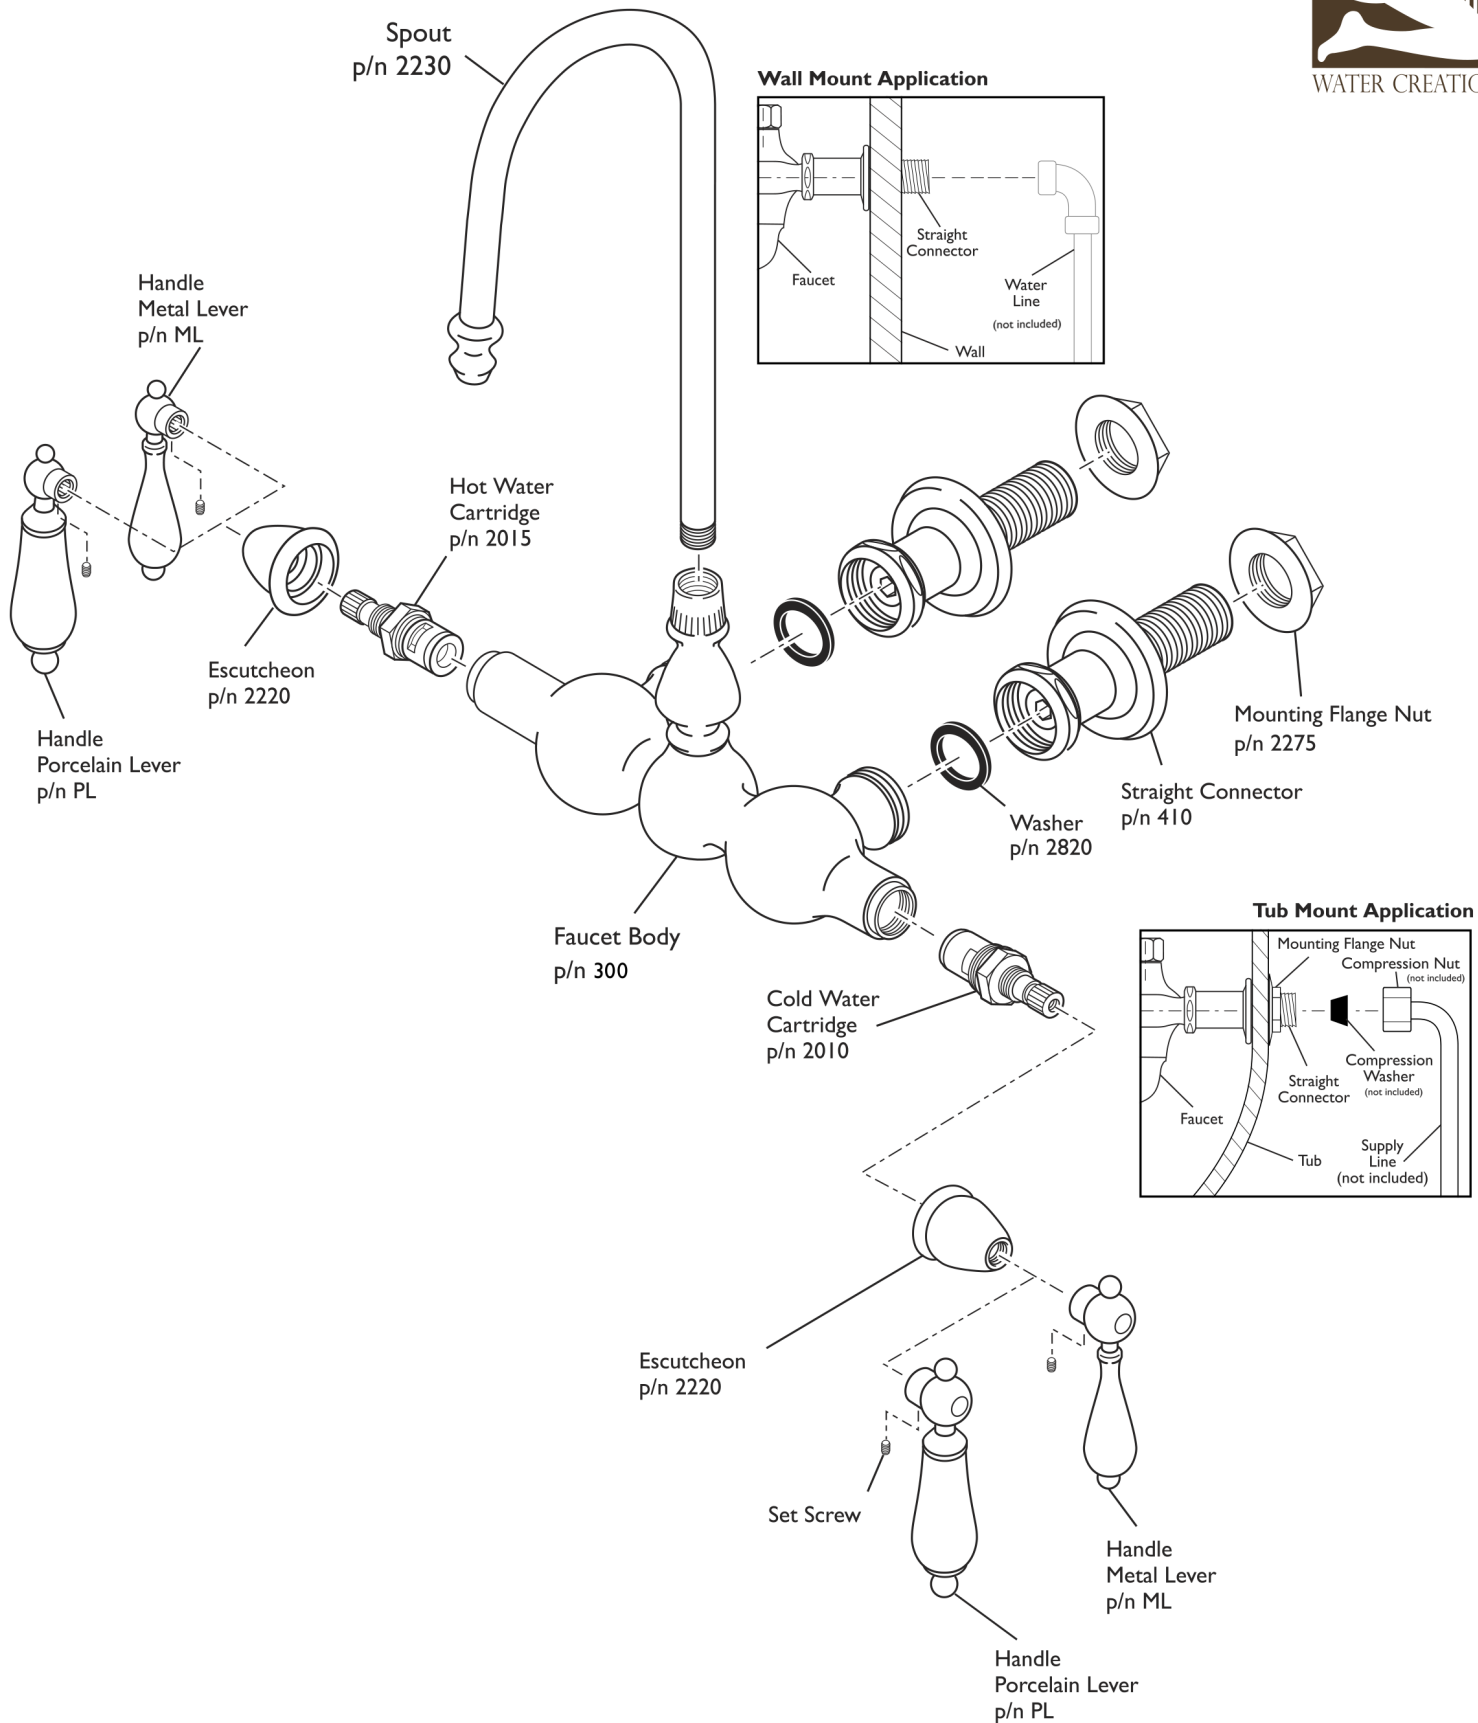

F6-0014 Tub Faucet

ASSEMBLY DIAGRAM

F6-0014 Tub Faucet

SPECIFICATION SHEET