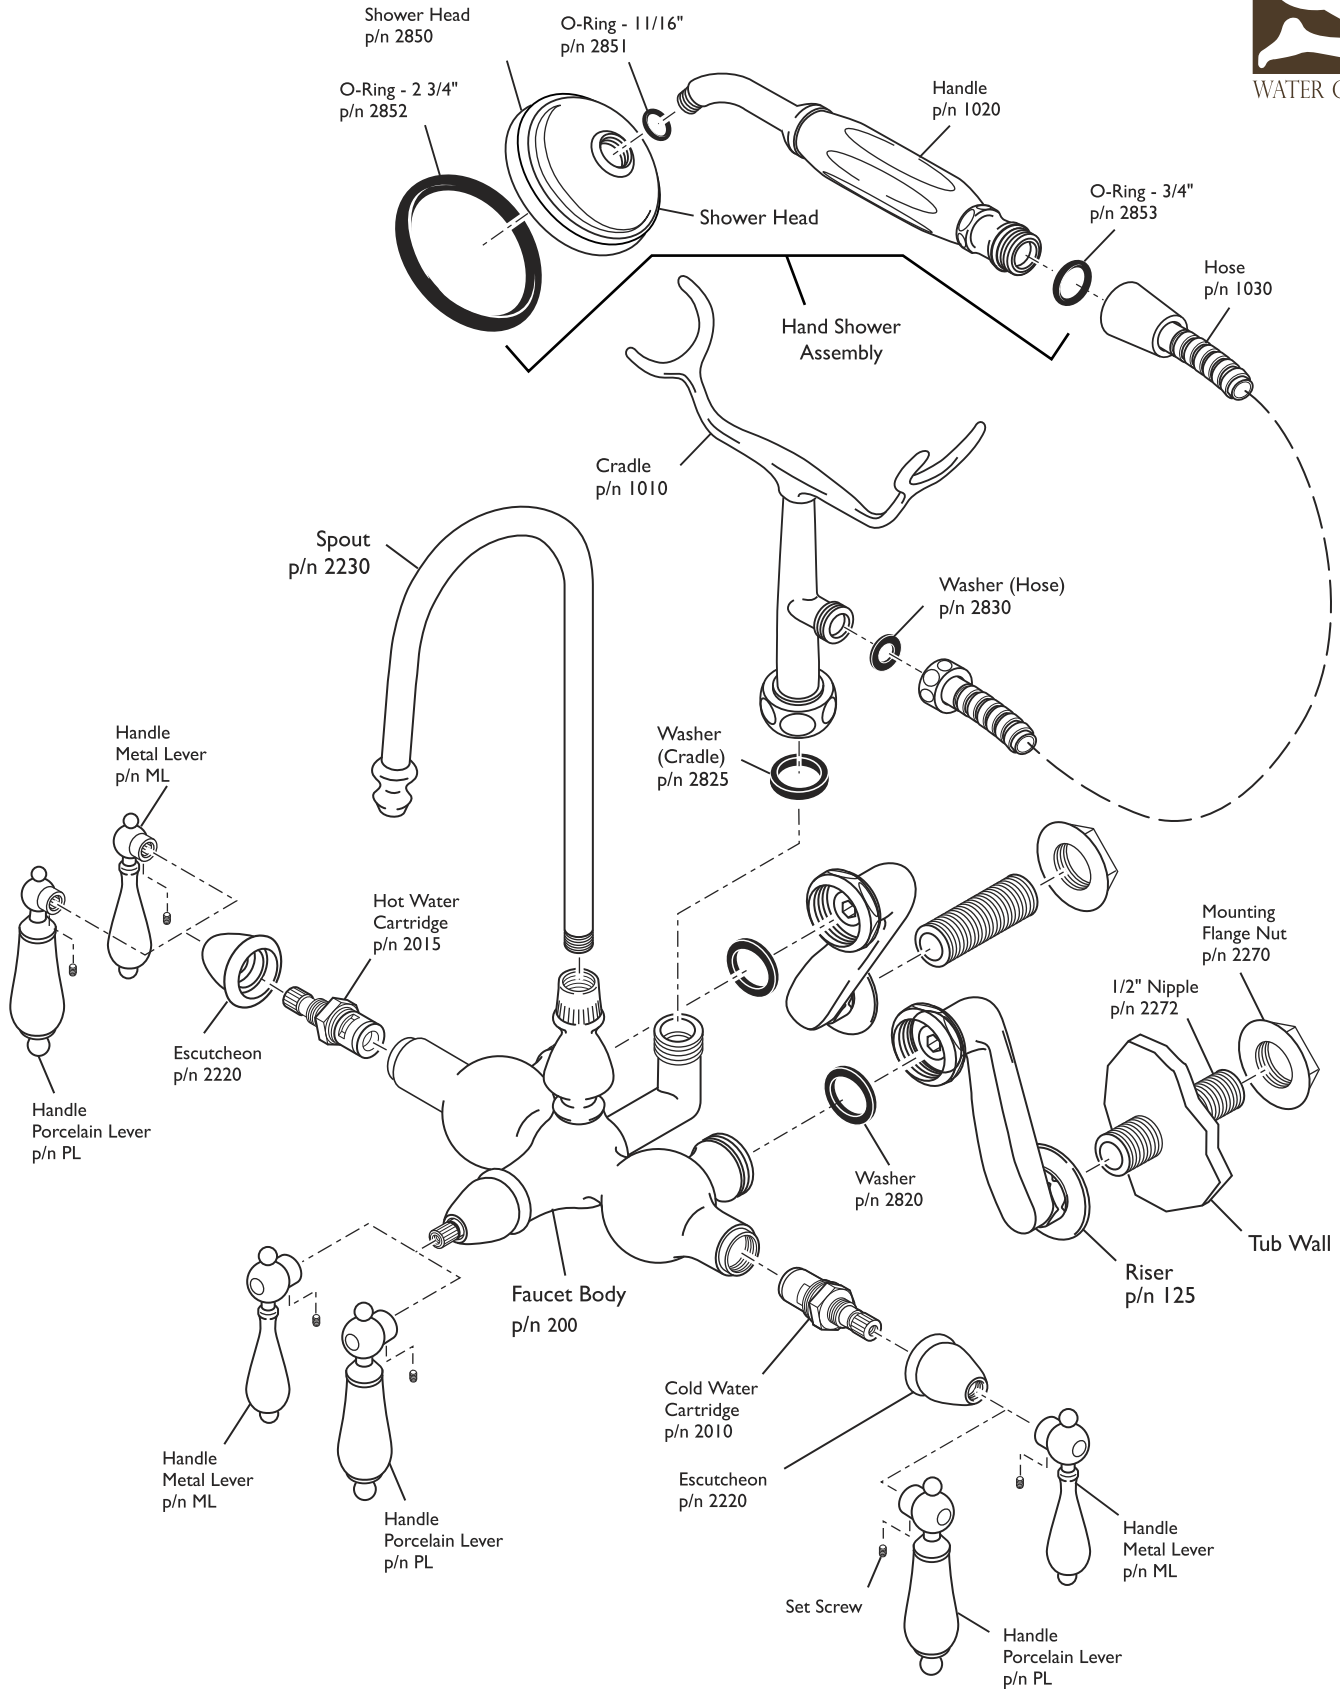

F6-0011 Tub Faucet

ASSEMBLY DIAGRAM

F6-0011 Faucet

SPECIFICATION SHEET