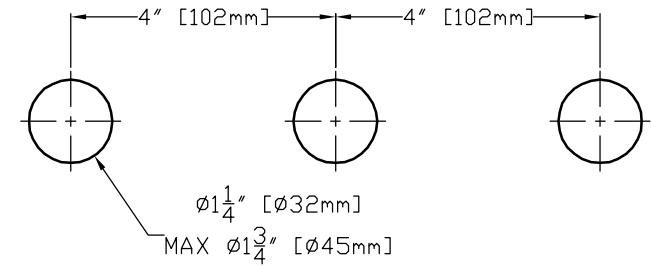

MODEL: F4-0001-01-BX

[Hole size on wall for valve]