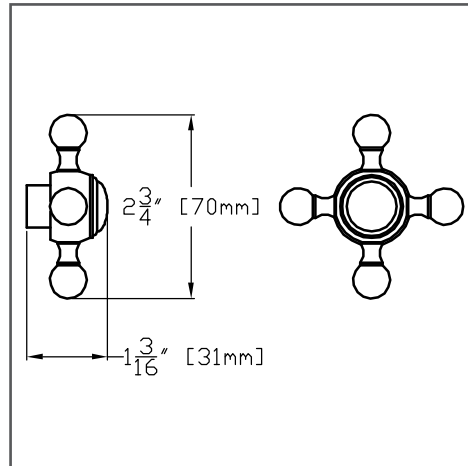

MODEL: F4-0001-01-BX

[Hole size on wall for valve]