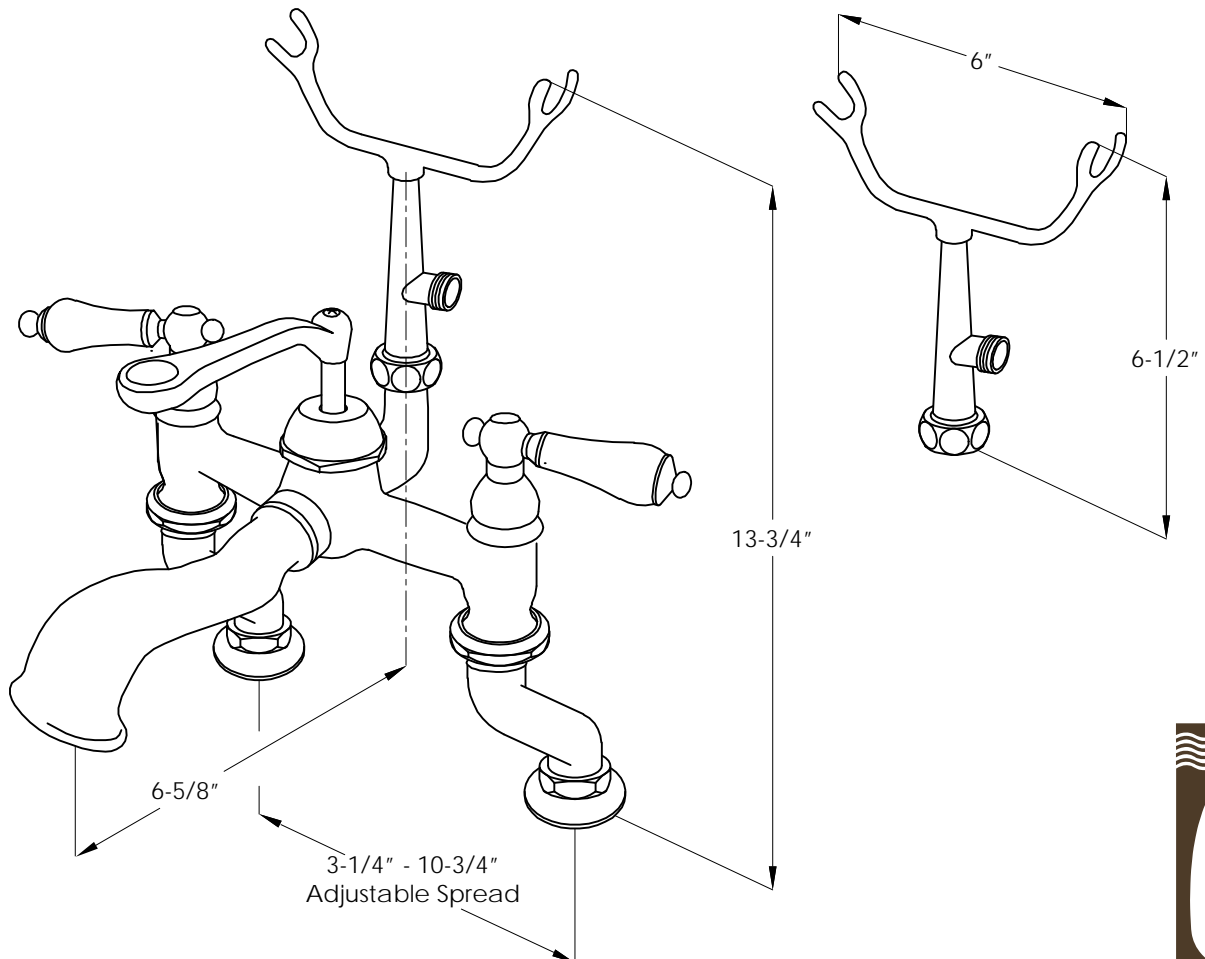

F6-0004 Tub Faucet

SPECIFICATION SHEET

WATER CREATION