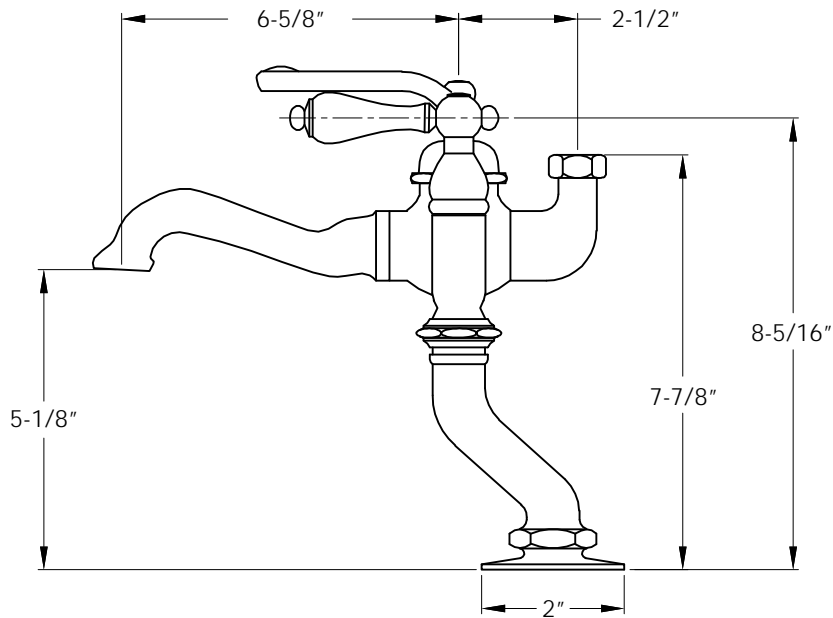

# F6-0004 Tub Faucet

## ASSEMBLY DIAGRAM

## SPECIFICATION SHEET

WATER CREATION