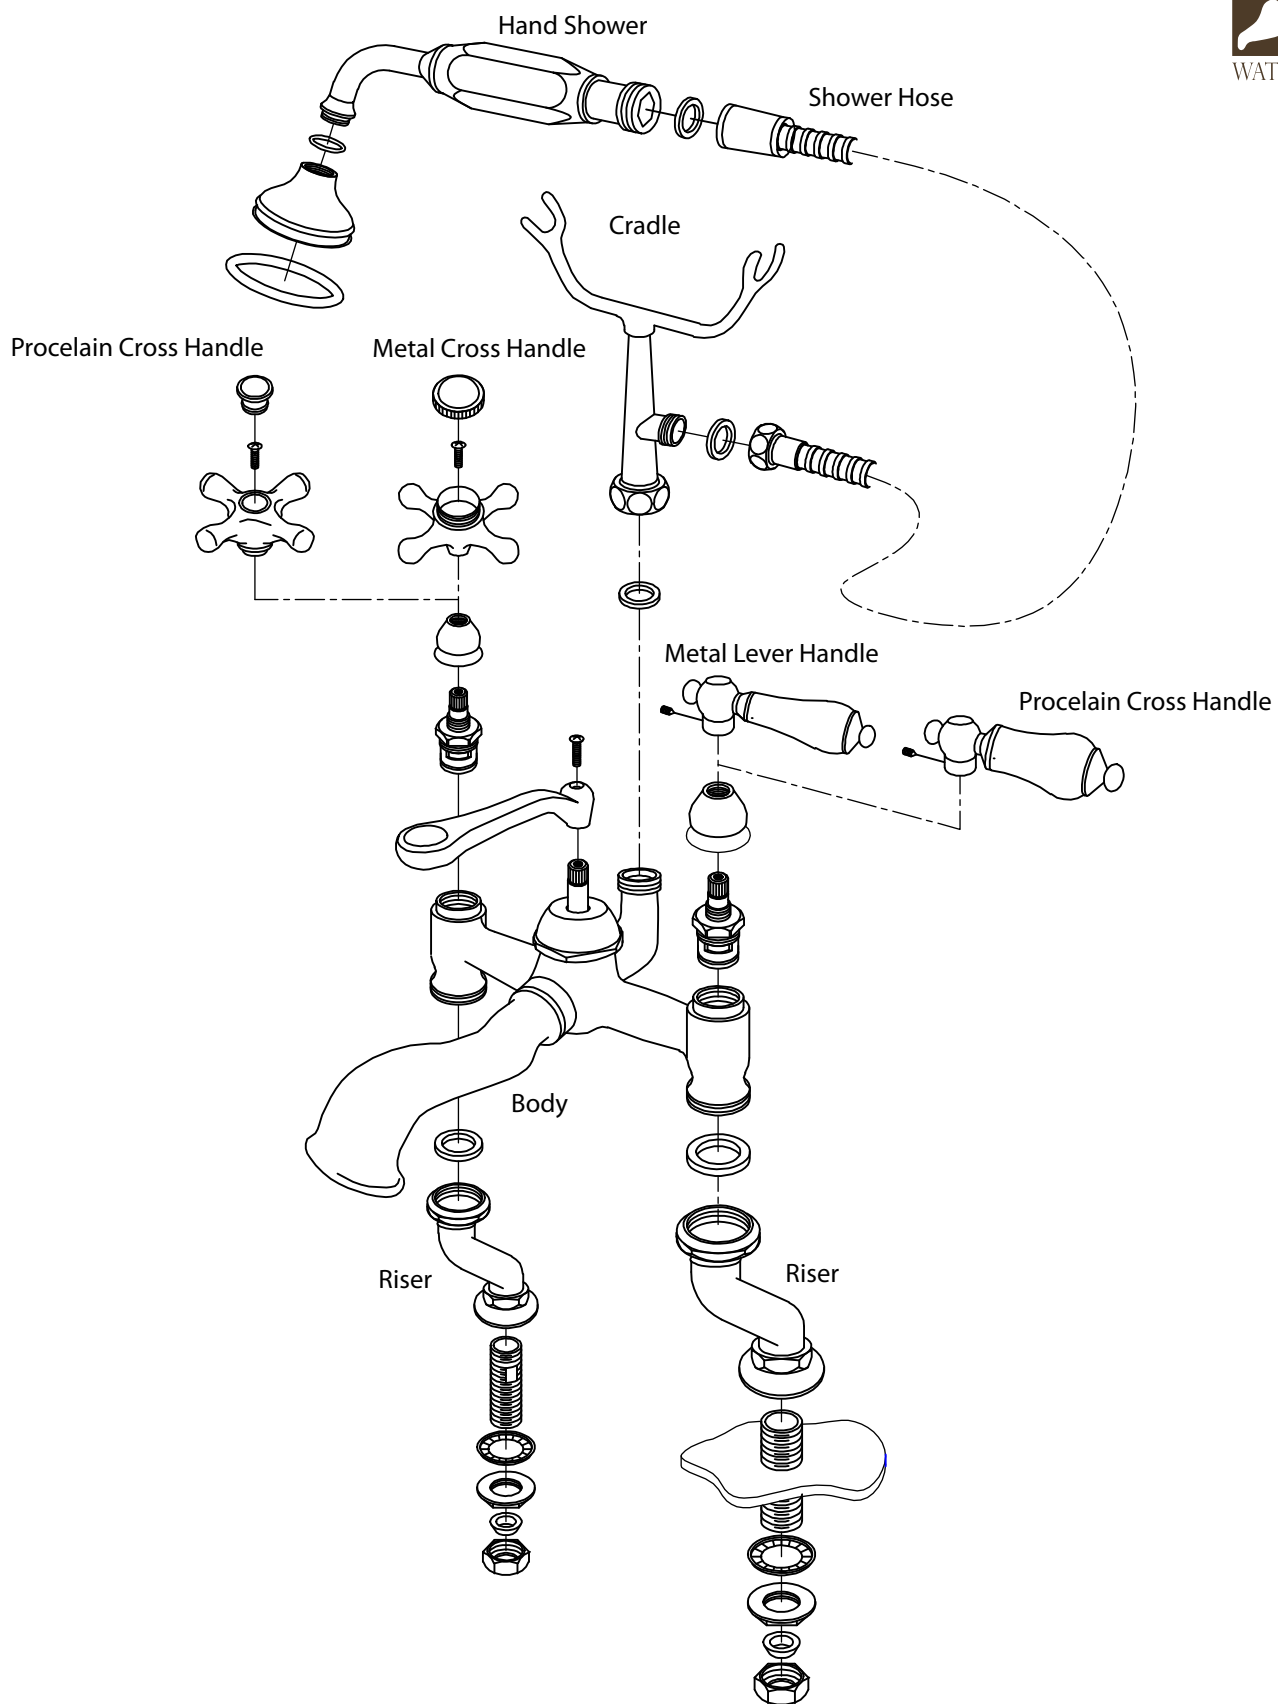

# F6-0004 Tub Faucet

## ASSEMBLY DIAGRAM

## SPECIFICATION SHEET

WATER CREATION