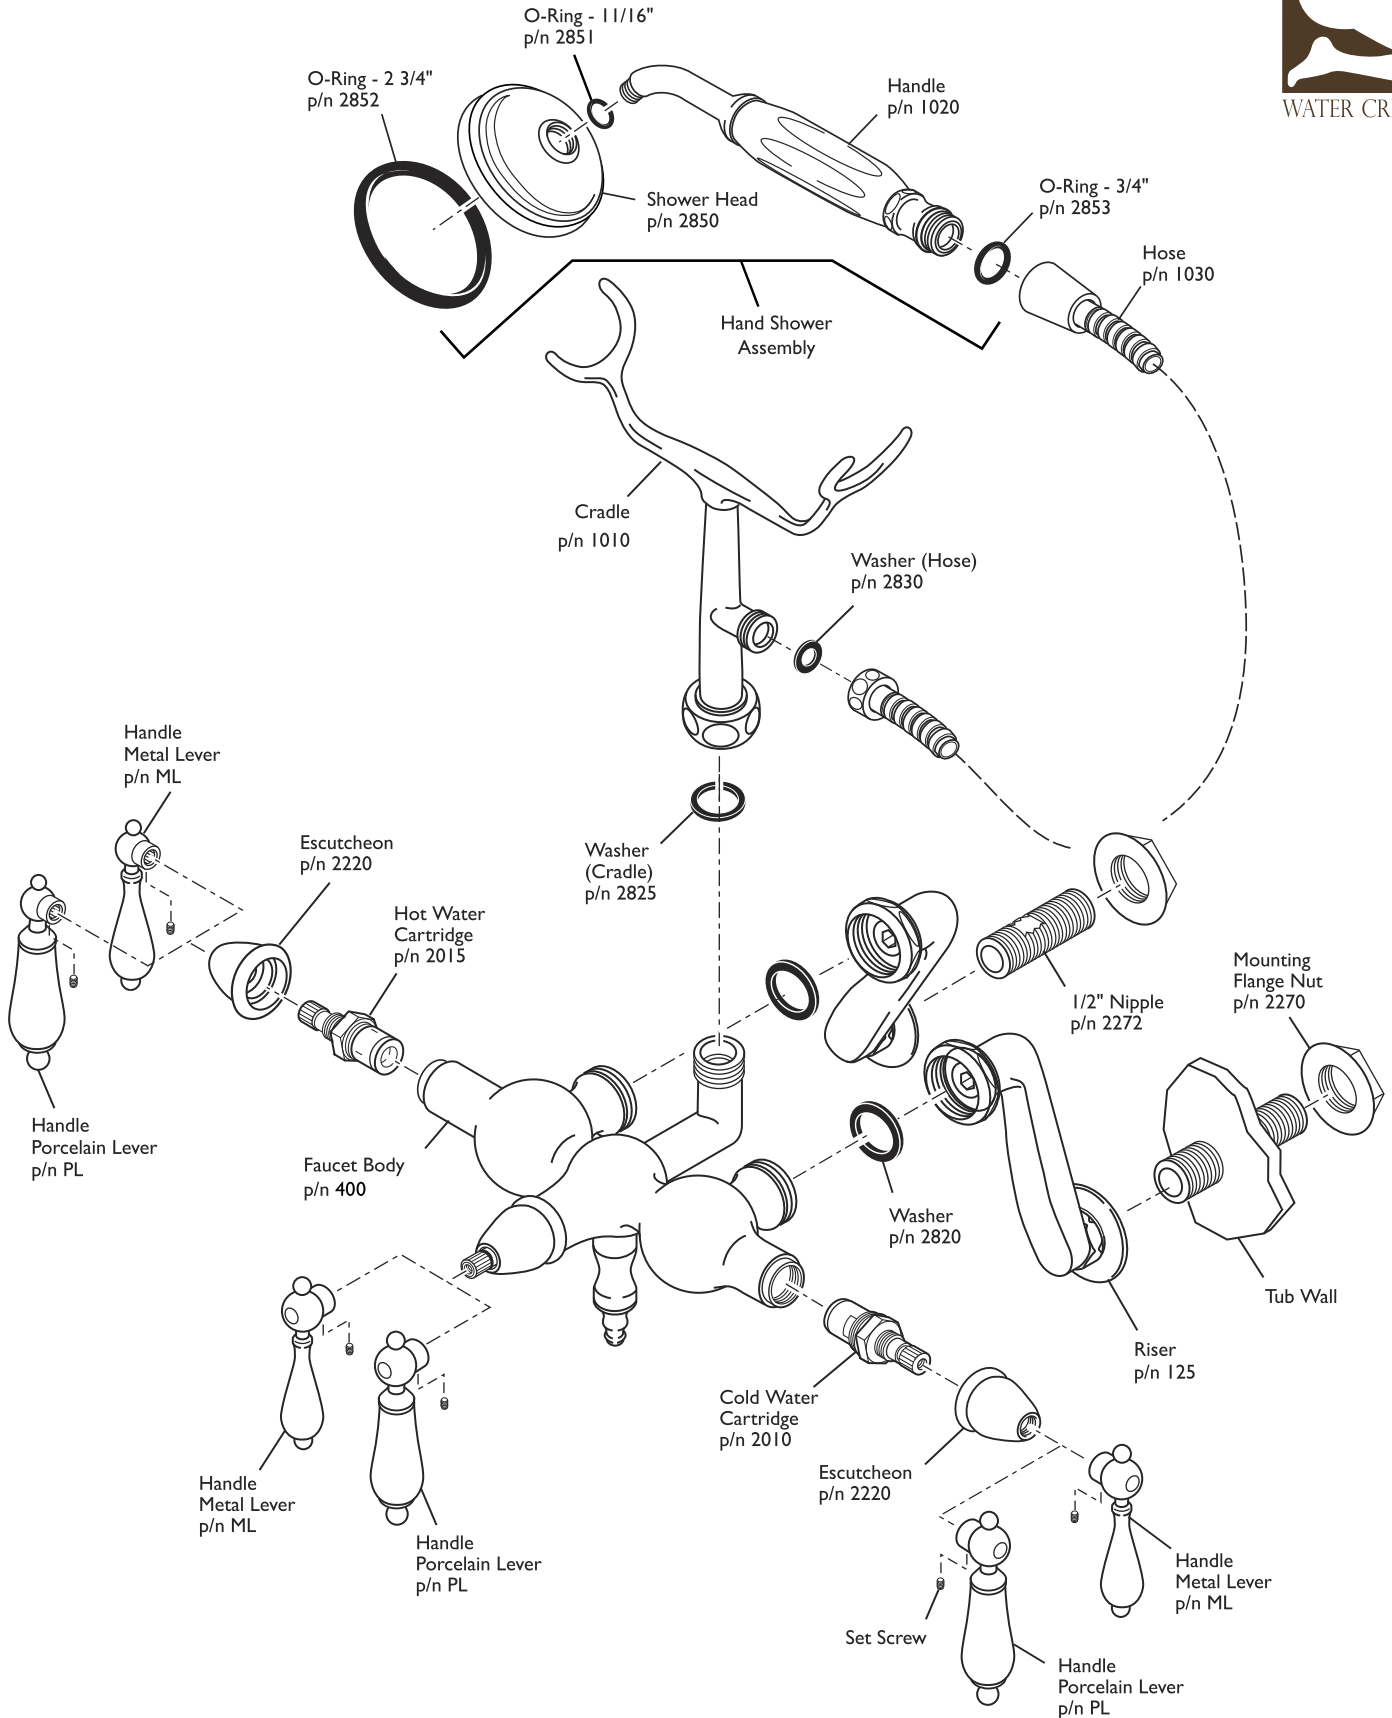

F6-0018 Tub Faucet

ASSEMBLY DIAGRAM

F6-0018 Tub Faucet

SPECIFICATION SHEET