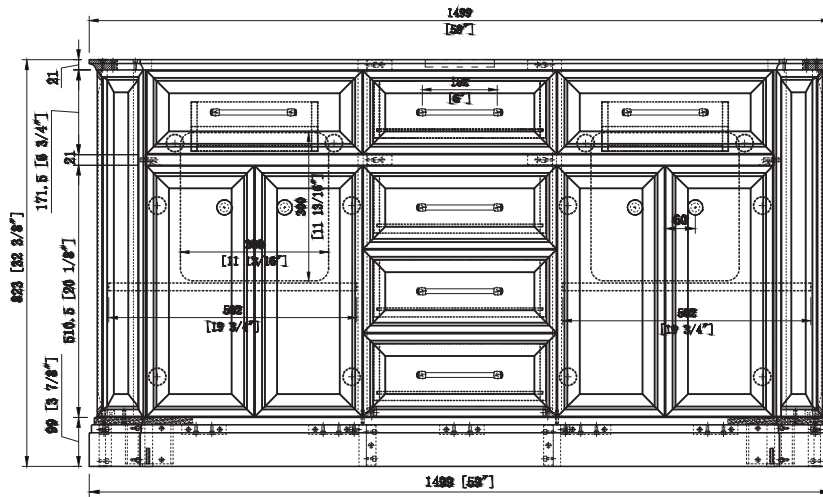

MODEL: PALACE 60

WATER CREATION

MODEL: PALACE 60

MODEL: PALACE 60

WATER CREATION

MODEL: PALACE 60

MODEL: PALACE 60

MODEL: EMPIRE-M-1824

MODEL: F2-0013