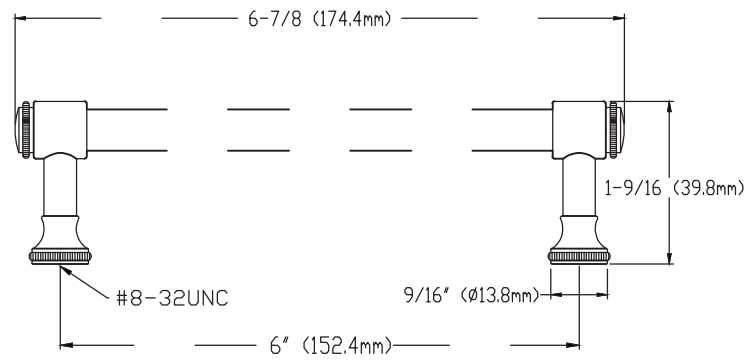

MODEL: PALACE 60

WATER CREATION

MODEL: PALACE 60

MODEL: PALACE 60

WATER CREATION

MODEL: PALACE 60

MODEL: PALACE 60

MODEL: EMPIRE-M-1824

MODEL: F2-0013