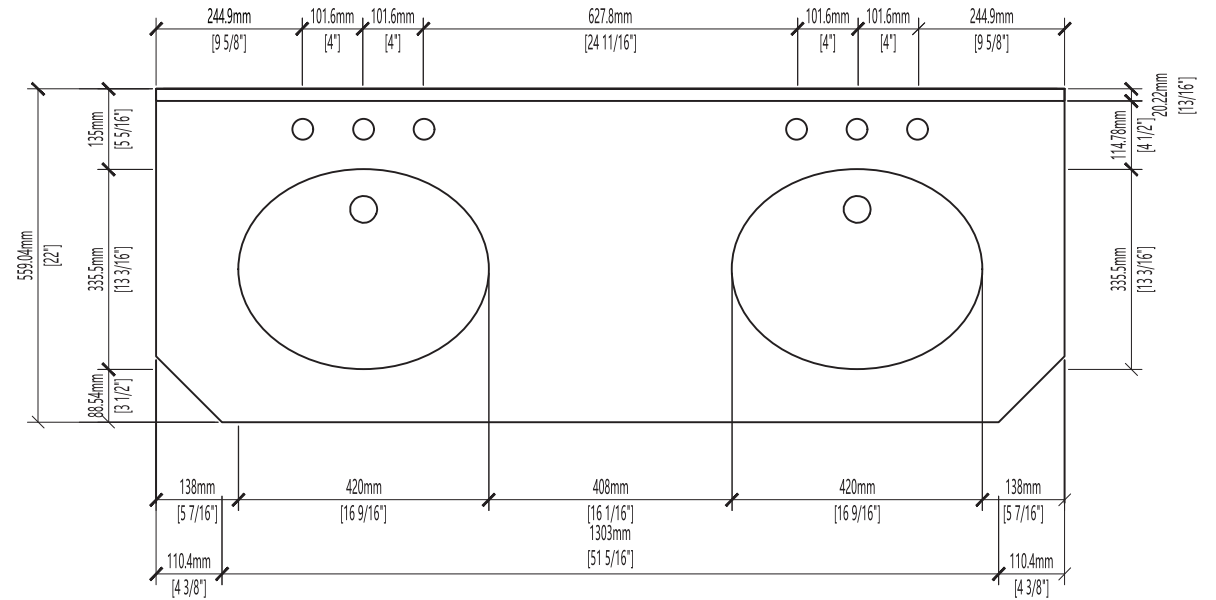

MODEL: PALACE 60

WATER CREATION

MODEL: PALACE 60

MODEL: PALACE 60

WATER CREATION

MODEL: PALACE 60

MODEL: PALACE 60

MODEL: EMPIRE-M-1824

MODEL: F2-0013