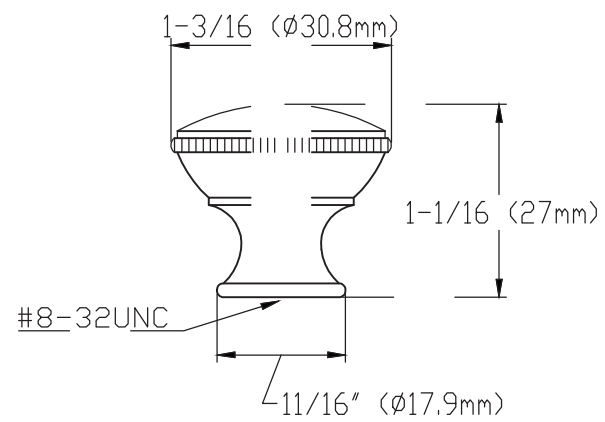

MODEL: PALACE 60

WATER CREATION

MODEL: PALACE 60

MODEL: PALACE 60

WATER CREATION

MODEL: PALACE 60

MODEL: PALACE 60

MODEL: EMPIRE-M-1824

MODEL: F2-0013