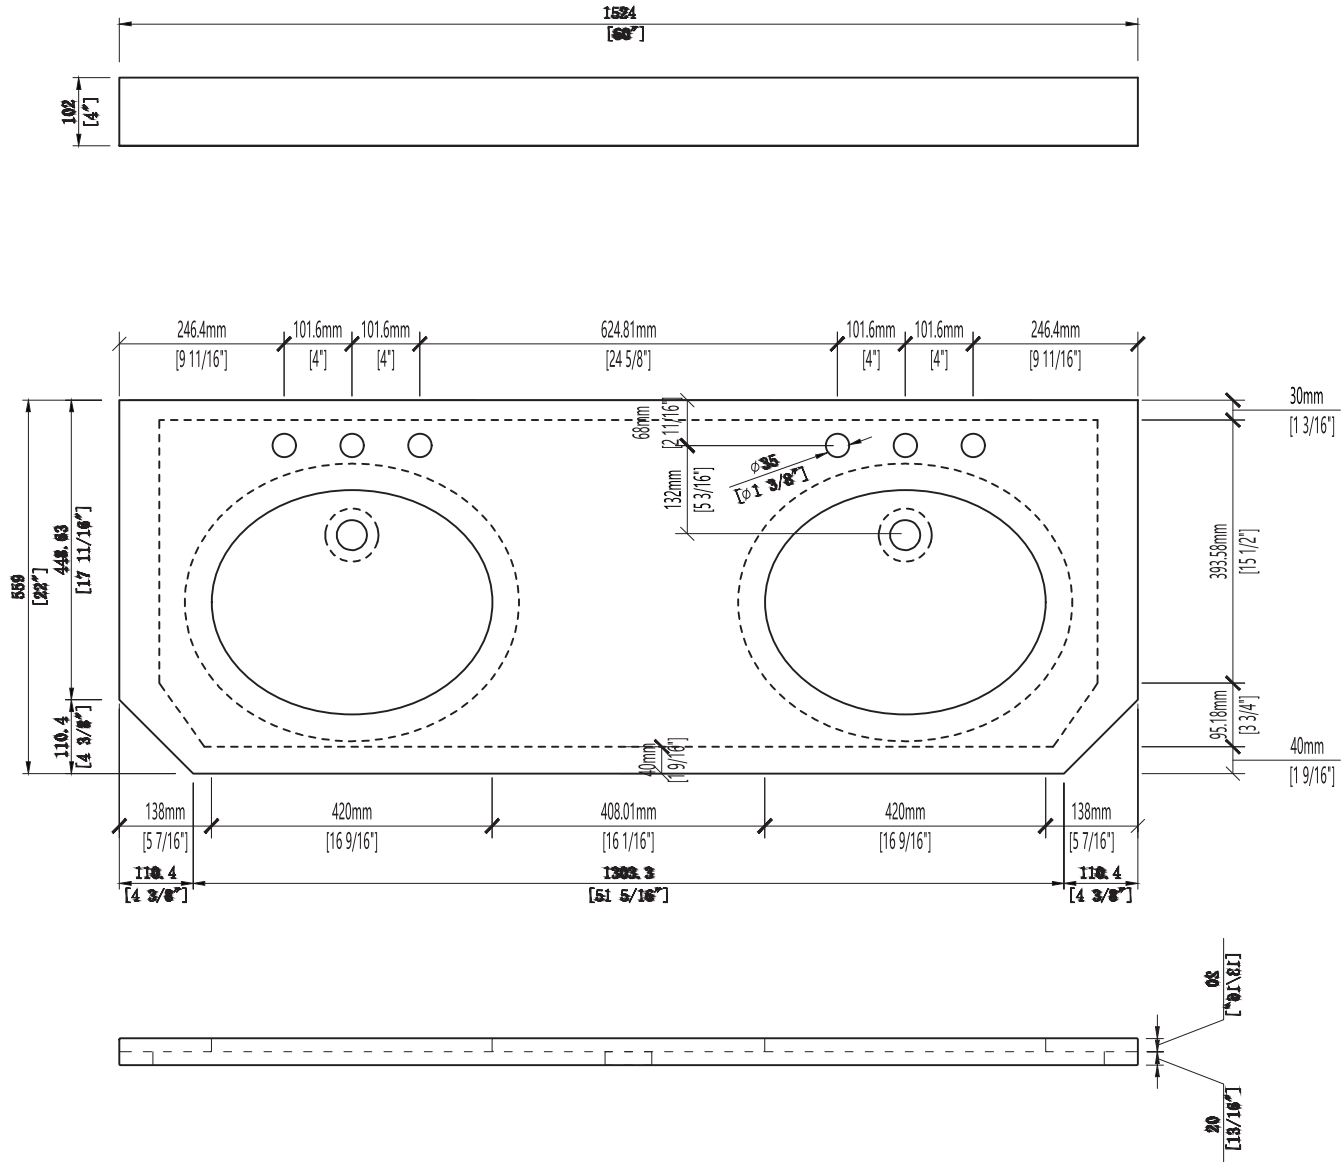

MODEL: PALACE 60

WATER CREATION

MODEL: PALACE 60

MODEL: PALACE 60

WATER CREATION

MODEL: PALACE 60

MODEL: PALACE 60

MODEL: EMPIRE-M-1824

MODEL: F2-0013