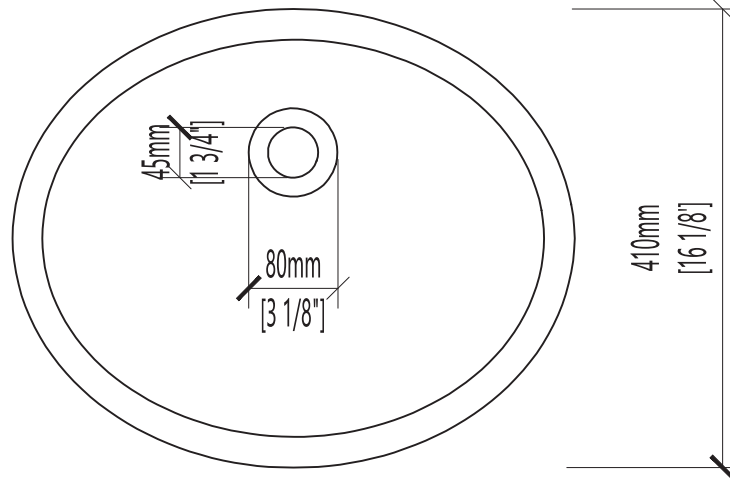

MODEL: PALACE 60

WATER CREATION

MODEL: PALACE 60

MODEL: PALACE 60

WATER CREATION

MODEL: PALACE 60

MODEL: PALACE 60

MODEL: EMPIRE-M-1824

MODEL: F2-0013