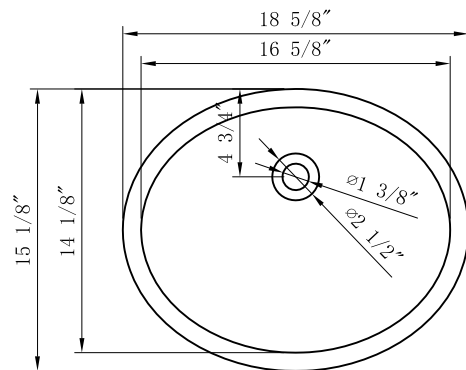

MODEL: EMPIRE30 EMBASSY30

TOP VIEW

3D VIEW

FRONT VIEW

SIDE VIEW

MODEL: EMPIRE30 EMBASSY30

MODEL: EMPIRE30 EMBASSY30

TOP VIEW

3D VIEW

FRONT VIEW

SIDE VIEW

BACK VIEW

MODEL: PS-0001

MODEL: F2-0013