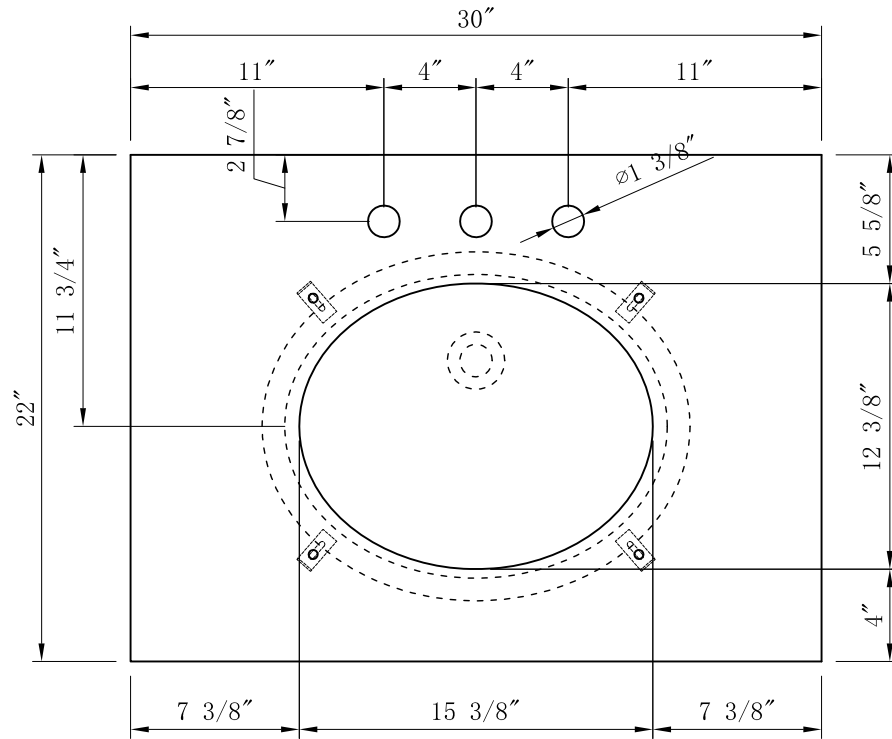

MODEL: EMPIRE30 EMBASSY30

TOP VIEW

3D VIEW

FRONT VIEW

SIDE VIEW

MODEL: EMPIRE30 EMBASSY30

MODEL: EMPIRE30 EMBASSY30

TOP VIEW

3D VIEW

FRONT VIEW

SIDE VIEW

BACK VIEW

MODEL: PS-0001

MODEL: F2-0013