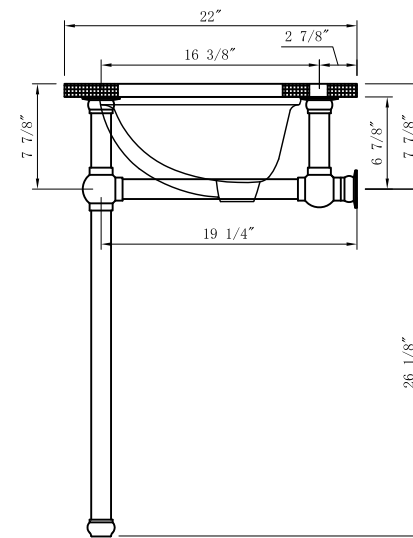

WATER CREATION

MODEL: EMPIRE72 EMBASSY72

TOP VIEW

3D VIEW

FRONT VIEW

SIDE VIEW

MODEL: PS-0001