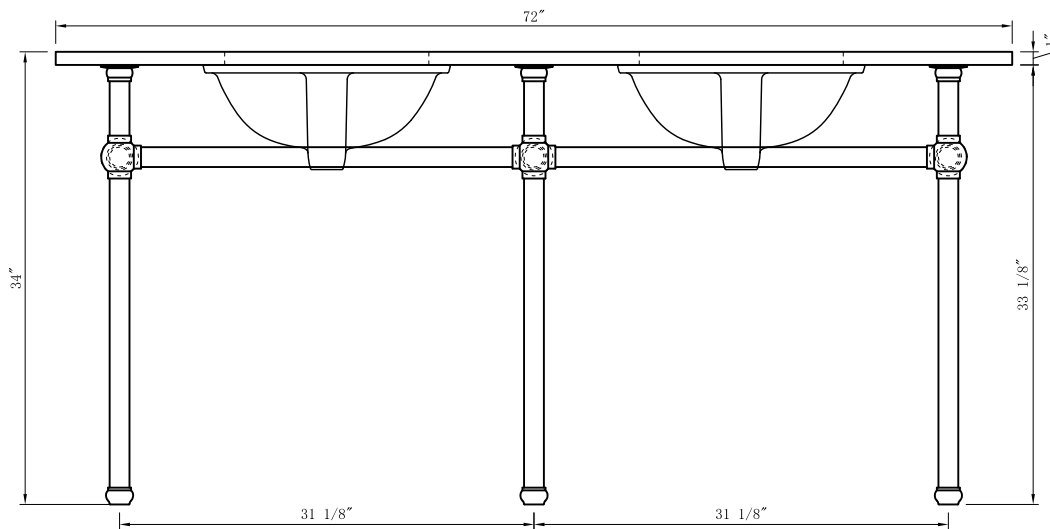

WATER CREATION

MODEL: EMPIRE72 EMBASSY72

TOP VIEW

3D VIEW

FRONT VIEW

SIDE VIEW

MODEL: PS-0001