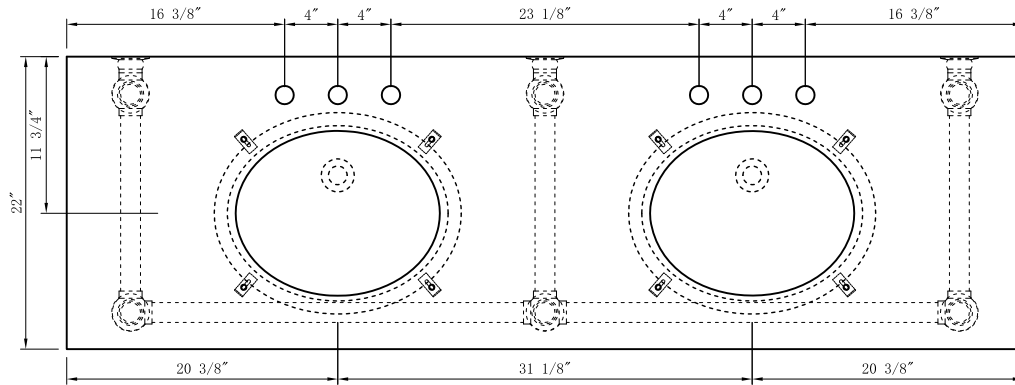

WATER CREATION

MODEL: EMPIRE72 EMBASSY72

TOP VIEW

3D VIEW

FRONT VIEW

SIDE VIEW

MODEL: PS-0001