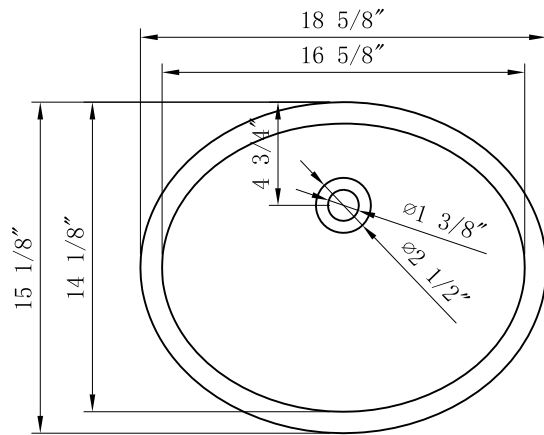

MODEL: EMPIRE60 EMBASSY60

TOP VIEW

FRONT VIEW

SIDE VIEW

3D VIEW

MODEL: EMPIRE60 EMBASSY60

MODEL: EMPIRE60 EMBASSY60

TOP VIEW

3D VIEW

FRONT VIEW

SIDE VIEW

BACK VIEW

MODEL: PS-0001