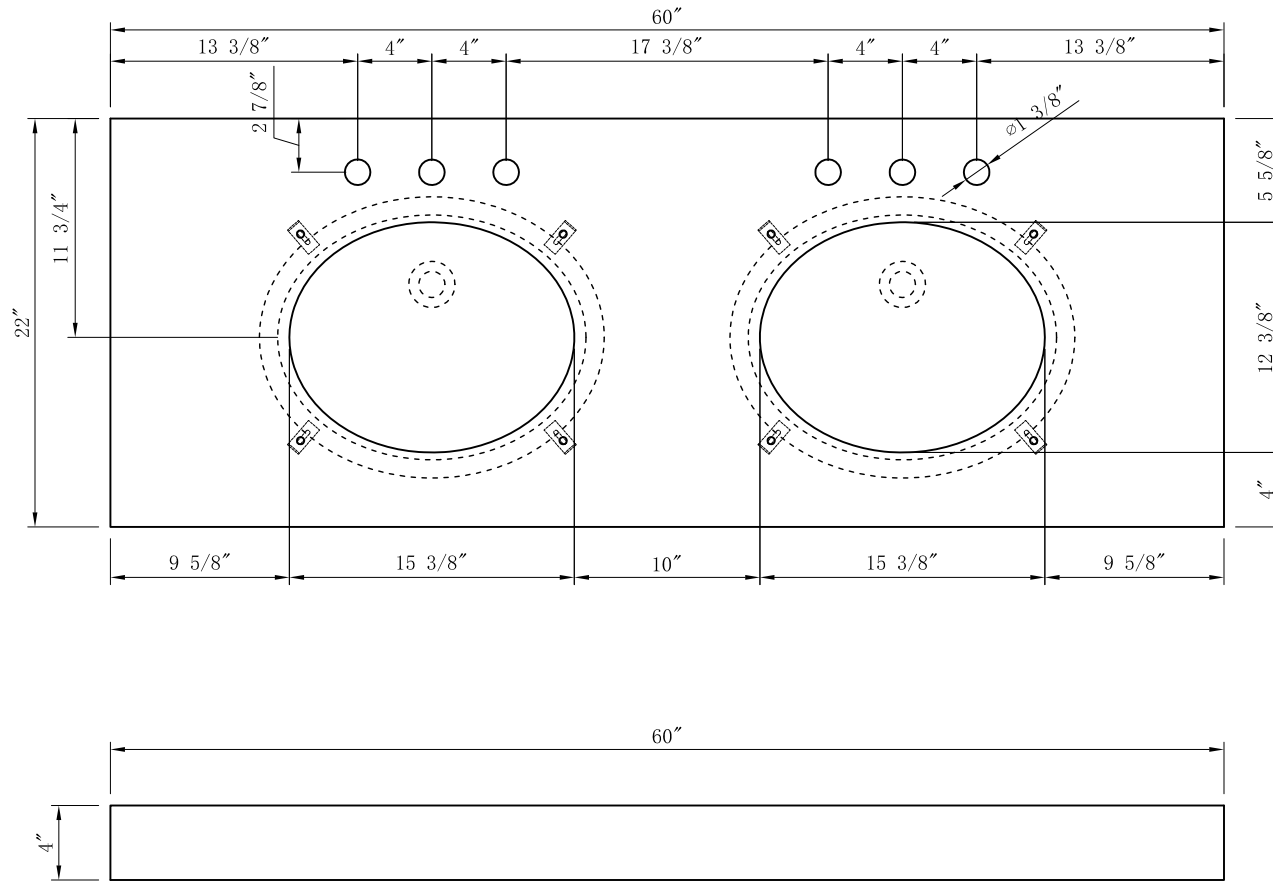

MODEL: EMPIRE60 EMBASSY60

TOP VIEW

FRONT VIEW

SIDE VIEW

3D VIEW

MODEL: EMPIRE60 EMBASSY60

MODEL: EMPIRE60 EMBASSY60

TOP VIEW

3D VIEW

FRONT VIEW

SIDE VIEW

BACK VIEW

MODEL: PS-0001