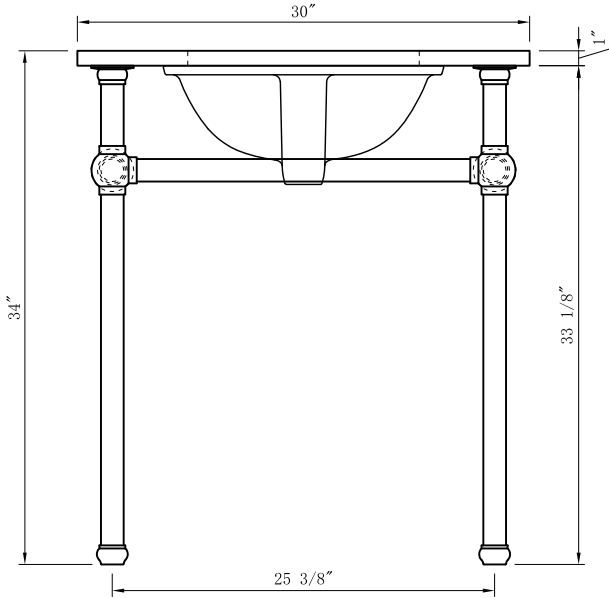

MODEL: EMPIRE30 EMBASSY30

TOP VIEW

3D VIEW

FRONT VIEW

SIDE VIEW

MODEL: PS-0001