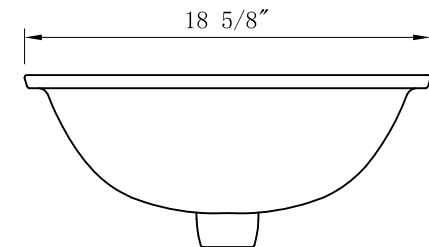

WATER CREATION

MODEL: EMPIRE60 EMBASSY60

TOP VIEW

3D VIEW

FRONT VIEW

SIDE VIEW

MODEL: EMPIRE60 EMBASSY60

MODEL: EMPIRE60 EMBASSY60

TOP VIEW

3D VIEW

FRONT VIEW

SIDE VIEW

BACK VIEW

MODEL: EMPIRE-M-1824

MODEL: F2-0012

MODEL: PS-0001