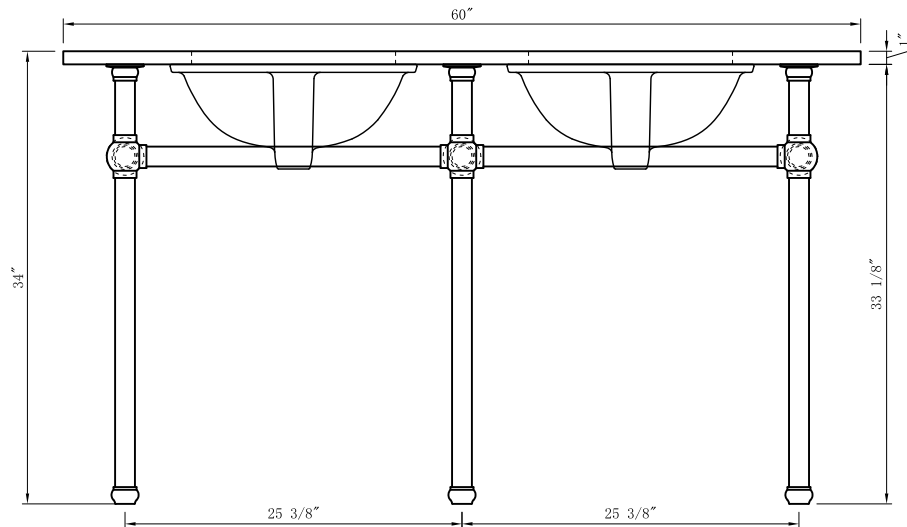

WATER CREATION

MODEL: EMPIRE60 EMBASSY60

TOP VIEW

3D VIEW

FRONT VIEW

SIDE VIEW

MODEL: EMPIRE60 EMBASSY60

MODEL: EMPIRE60 EMBASSY60

TOP VIEW

3D VIEW

FRONT VIEW

SIDE VIEW

BACK VIEW

MODEL: EMPIRE-M-1824

MODEL: F2-0012

MODEL: PS-0001