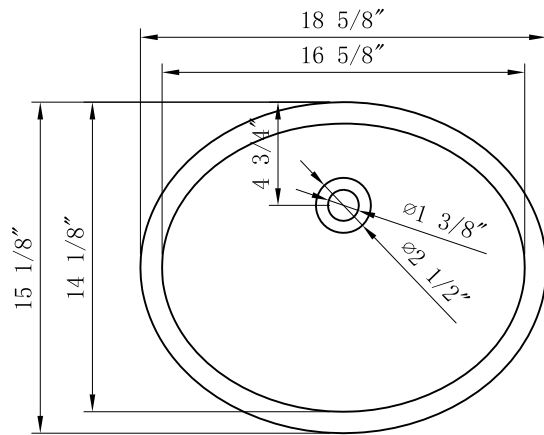

WATER CREATION

MODEL: EMPIRE60 EMBASSY60

TOP VIEW

3D VIEW

FRONT VIEW

SIDE VIEW

MODEL: EMPIRE60 EMBASSY60

MODEL: EMPIRE60 EMBASSY60

TOP VIEW

3D VIEW

FRONT VIEW

SIDE VIEW

BACK VIEW

MODEL: EMPIRE-M-1824

MODEL: F2-0012

MODEL: PS-0001