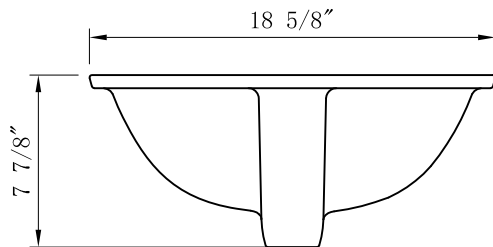

WATER CREATION

MODEL: EMPIRE60 EMBASSY60

TOP VIEW

3D VIEW

FRONT VIEW

SIDE VIEW

MODEL: EMPIRE60 EMBASSY60

MODEL: EMPIRE60 EMBASSY60

TOP VIEW

3D VIEW

FRONT VIEW

SIDE VIEW

BACK VIEW

MODEL: EMPIRE-M-1824

MODEL: F2-0012

MODEL: PS-0001