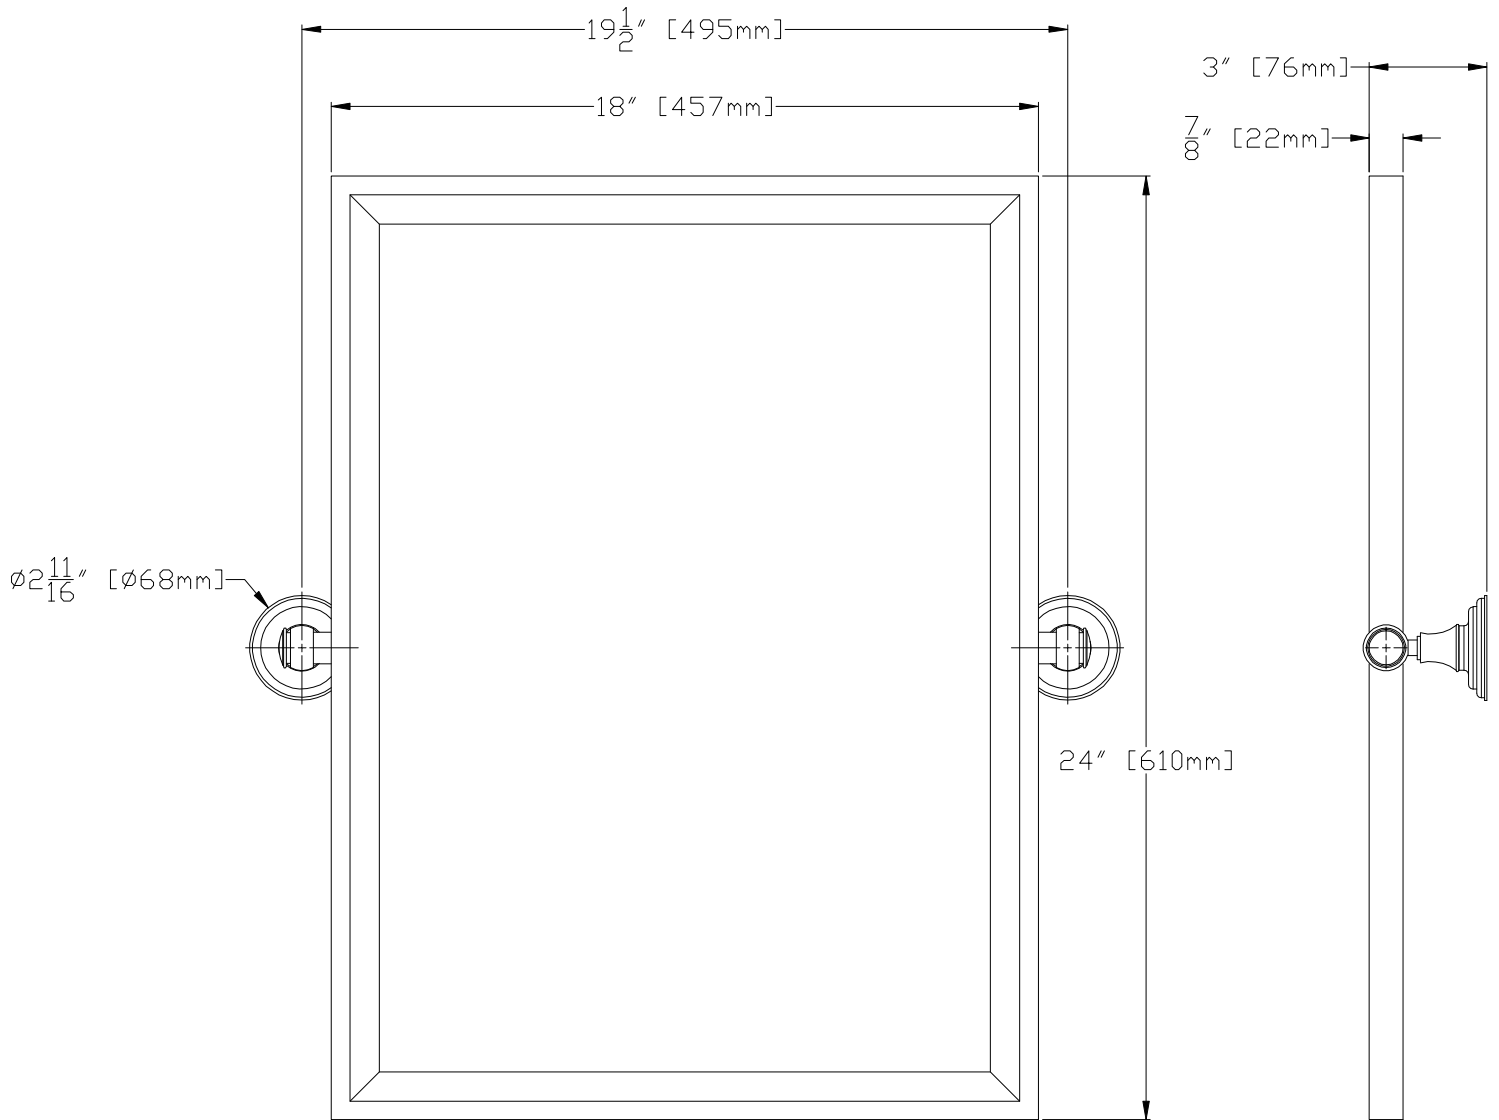

WATER CREATION

MODEL: EMPIRE60 EMBASSY60

TOP VIEW

3D VIEW

FRONT VIEW

SIDE VIEW

MODEL: EMPIRE60 EMBASSY60

MODEL: EMPIRE60 EMBASSY60

TOP VIEW

3D VIEW

FRONT VIEW

SIDE VIEW

BACK VIEW

MODEL: EMPIRE-M-1824

MODEL: F2-0012

MODEL: PS-0001