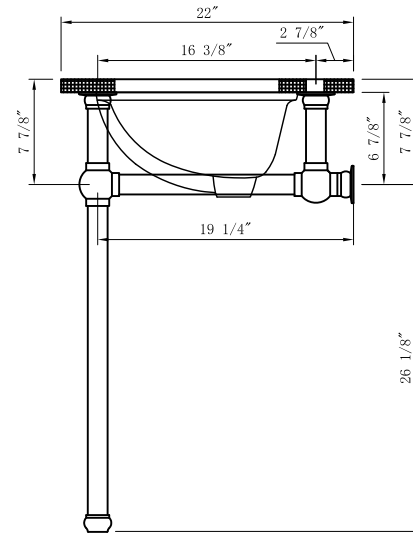

WATER CREATION

MODEL: EMPIRE60 EMBASSY60

TOP VIEW

3D VIEW

FRONT VIEW

SIDE VIEW

MODEL: EMPIRE60 EMBASSY60

MODEL: EMPIRE60 EMBASSY60

TOP VIEW

3D VIEW

FRONT VIEW

SIDE VIEW

BACK VIEW

MODEL: EMPIRE-M-1824

MODEL: F2-0012

MODEL: PS-0001