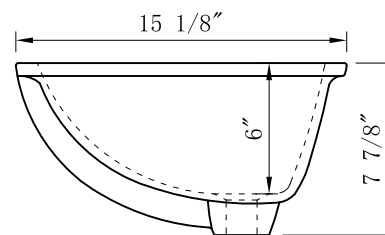

WATER CREATION

MODEL: EMPIRE60 EMBASSY60

TOP VIEW

3D VIEW

FRONT VIEW

SIDE VIEW

MODEL: EMPIRE60 EMBASSY60

MODEL: EMPIRE60 EMBASSY60

TOP VIEW

3D VIEW

FRONT VIEW

SIDE VIEW

BACK VIEW

MODEL: EMPIRE-M-1824

MODEL: F2-0012

MODEL: PS-0001