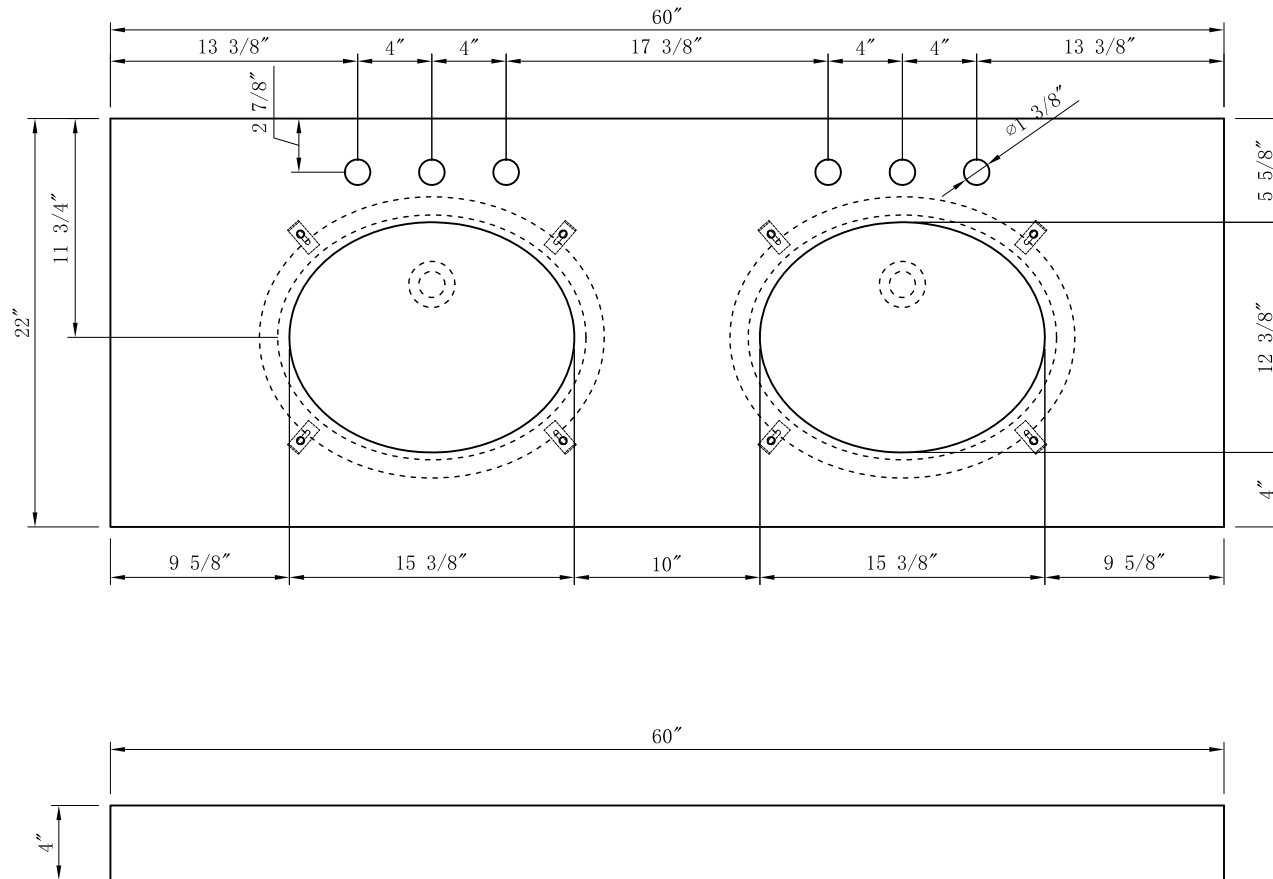

WATER CREATION

MODEL: EMPIRE60 EMBASSY60

TOP VIEW

3D VIEW

FRONT VIEW

SIDE VIEW

MODEL: EMPIRE60 EMBASSY60

MODEL: EMPIRE60 EMBASSY60

TOP VIEW

3D VIEW

FRONT VIEW

SIDE VIEW

BACK VIEW

MODEL: EMPIRE-M-1824

MODEL: F2-0012

MODEL: PS-0001