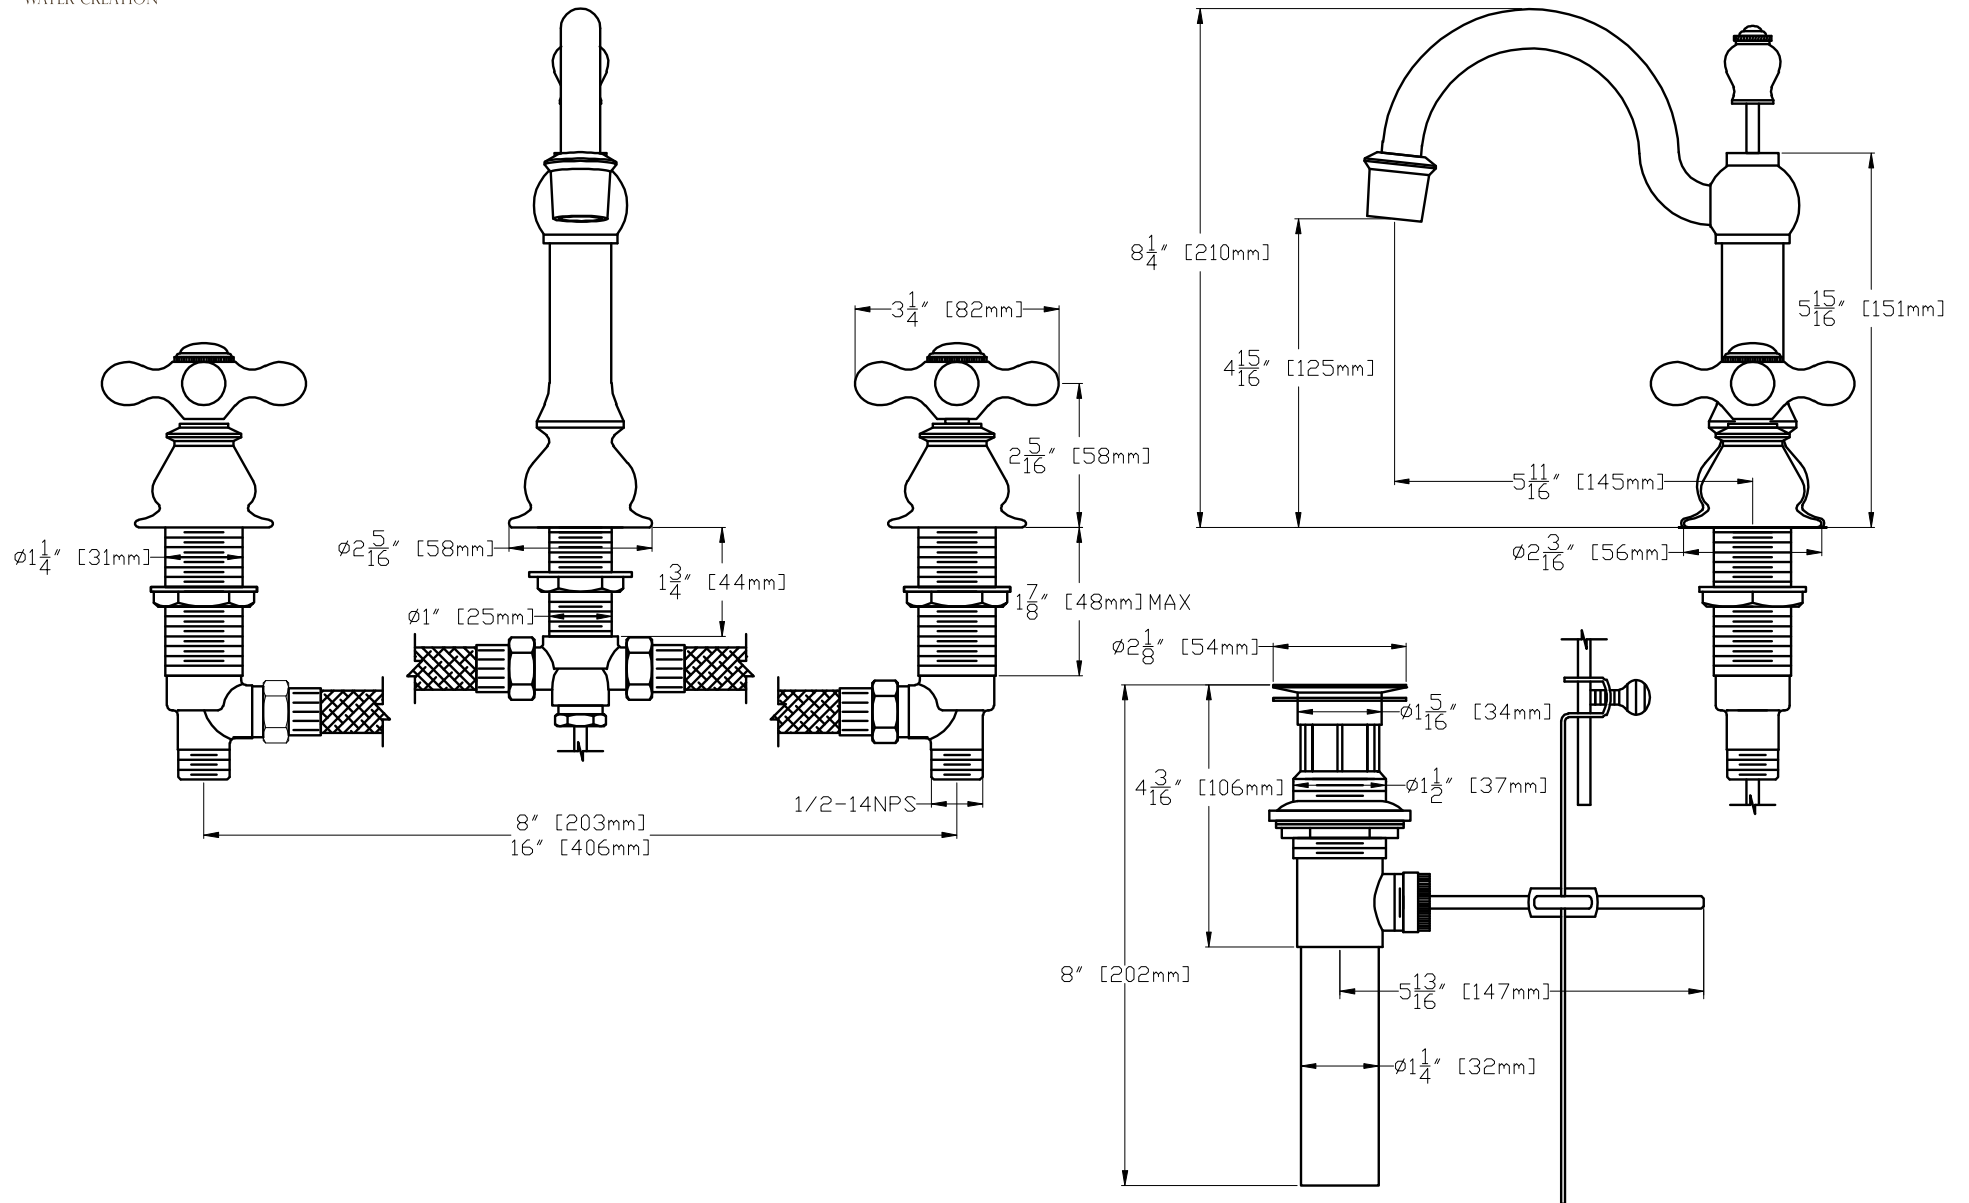

WATER CREATION

MODEL: EMPIRE60 EMBASSY60

TOP VIEW

3D VIEW

FRONT VIEW

SIDE VIEW

MODEL: EMPIRE60 EMBASSY60

MODEL: EMPIRE60 EMBASSY60

TOP VIEW

3D VIEW

FRONT VIEW

SIDE VIEW

BACK VIEW

MODEL: EMPIRE-M-1824

MODEL: F2-0012

MODEL: PS-0001