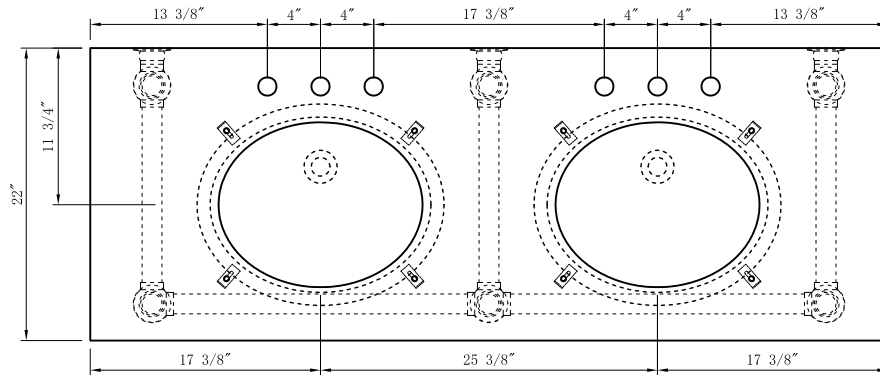

WATER CREATION

MODEL: EMPIRE60 EMBASSY60

TOP VIEW

3D VIEW

FRONT VIEW

SIDE VIEW

MODEL: EMPIRE60 EMBASSY60

MODEL: EMPIRE60 EMBASSY60

TOP VIEW

3D VIEW

FRONT VIEW

SIDE VIEW

BACK VIEW

MODEL: EMPIRE-M-1824

MODEL: F2-0012

MODEL: PS-0001