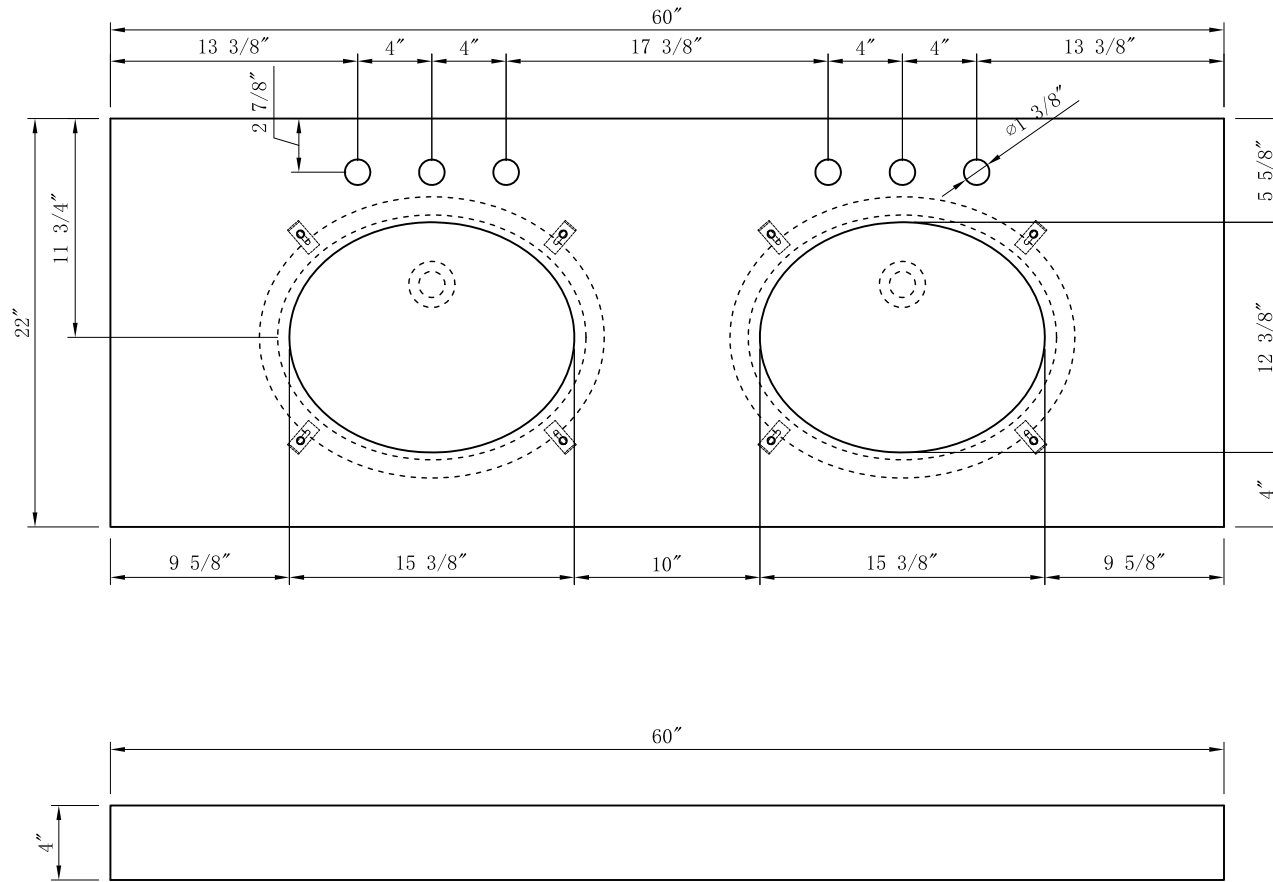

**MODEL: EMPIRE60 EMBASSY60**

TOP VIEW

FRONT VIEW

3D VIEW

SIDE VIEW

MODEL: EMPIRE60 EMBASSY60

MODEL: EMPIRE60 EMBASSY60

TOP VIEW

3D VIEW

FRONT VIEW

SIDE VIEW

BACK VIEW

MODEL: PS-0001

MODEL: F2-0013