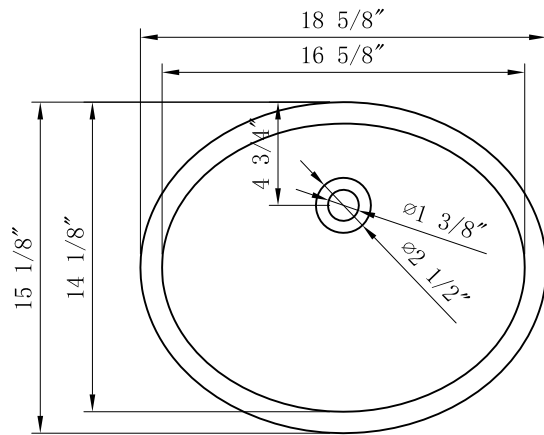

**MODEL: EMPIRE60 EMBASSY60**

TOP VIEW

FRONT VIEW

3D VIEW

SIDE VIEW

MODEL: EMPIRE60 EMBASSY60

MODEL: EMPIRE60 EMBASSY60

TOP VIEW

3D VIEW

FRONT VIEW

SIDE VIEW

BACK VIEW

MODEL: PS-0001

MODEL: F2-0013