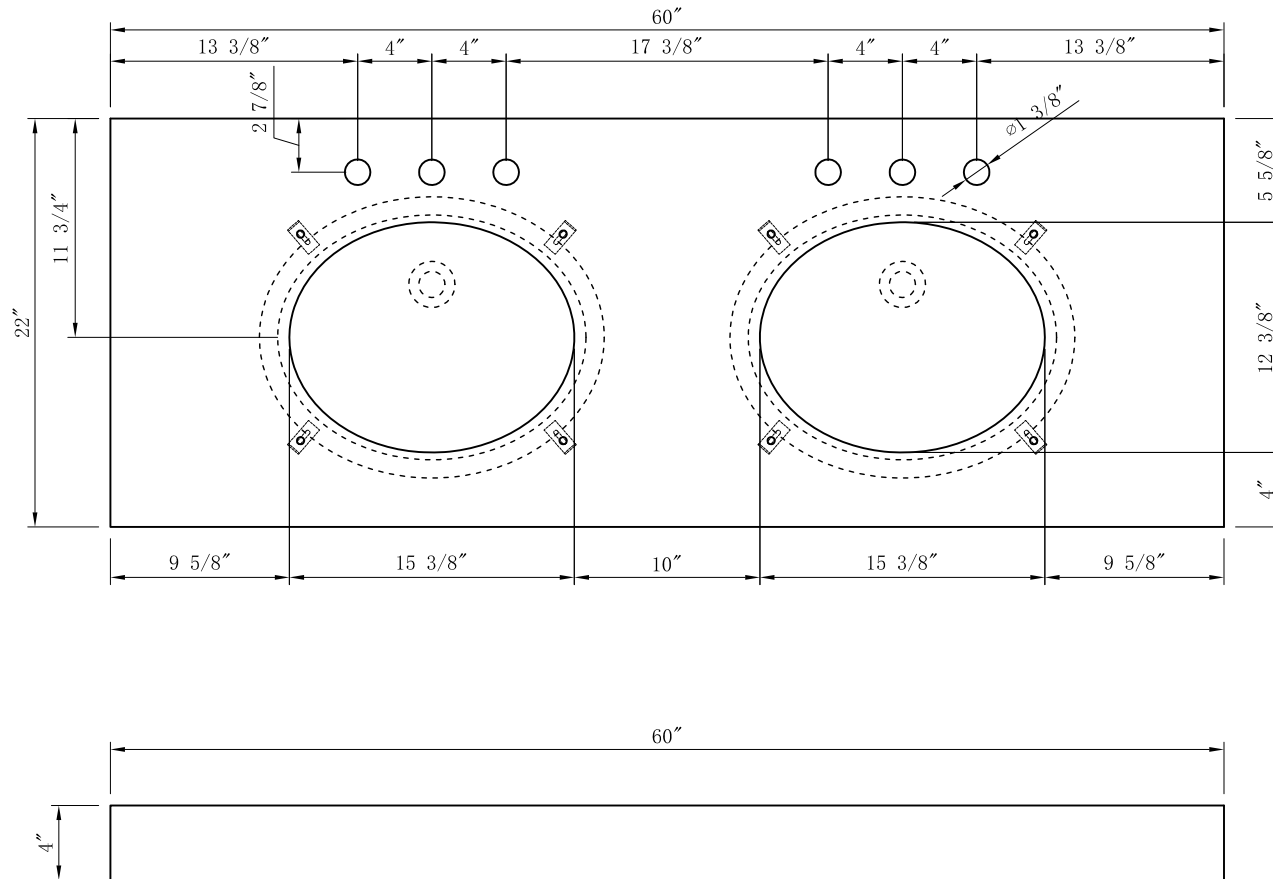

MODEL: EMPIRE60 EMBASSY60

TOP VIEW

3D VIEW

FRONT VIEW

SIDE VIEW

MODEL: EMPIRE60 EMBASSY60

MODEL: EMPIRE60 EMBASSY60

TOP VIEW

3D VIEW

FRONT VIEW

SIDE VIEW

BACK VIEW

MODEL: PS-0001

MODEL: F2-0012