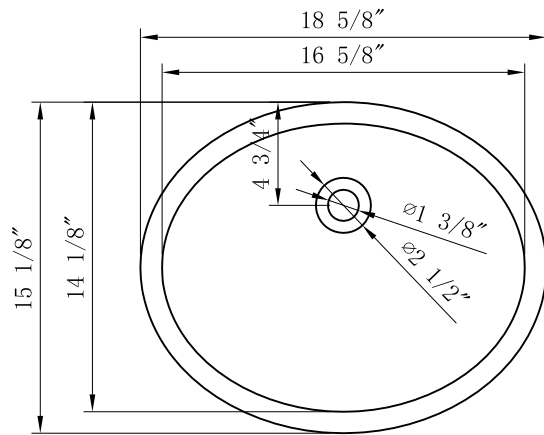

MODEL: EMPIRE60 EMBASSY60

TOP VIEW

3D VIEW

FRONT VIEW

SIDE VIEW

MODEL: EMPIRE60 EMBASSY60

MODEL: EMPIRE60 EMBASSY60

TOP VIEW

3D VIEW

FRONT VIEW

SIDE VIEW

BACK VIEW

MODEL: PS-0001

MODEL: F2-0012