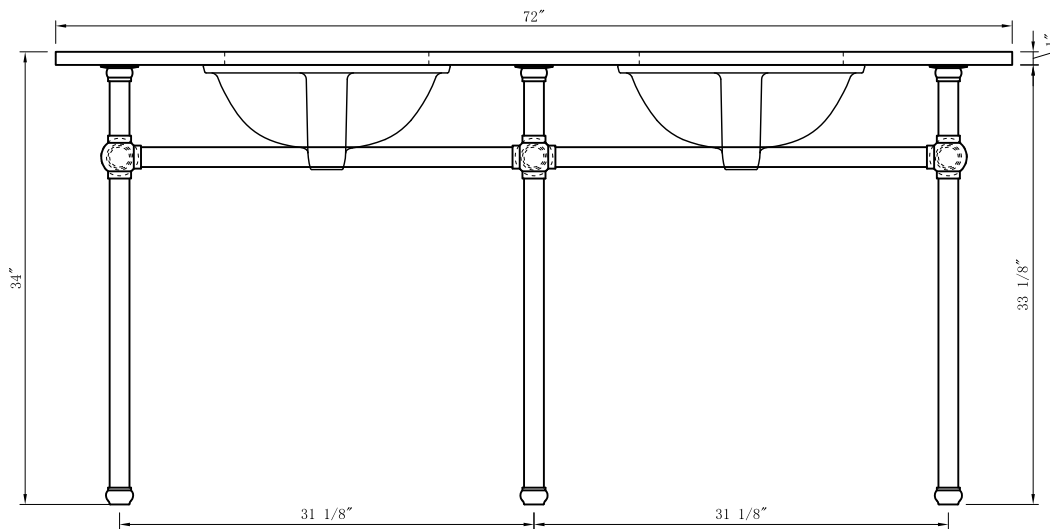

WATER CREATION

MODEL: EMPIRE72 EMBASSY72

TOP VIEW

FRONT VIEW

3D VIEW

SIDE VIEW

MODEL: EMPIRE72 EMBASSY72

MODEL: EMPIRE72 EMBASSY72

TOP VIEW

3D VIEW

FRONT VIEW

SIDE VIEW

BACK VIEW

MODEL: PS-0001

MODEL: F2-0013