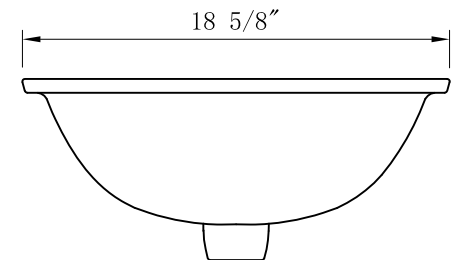

WATER CREATION

MODEL: EMPIRE72 EMBASSY72

TOP VIEW

FRONT VIEW

3D VIEW

SIDE VIEW

MODEL: EMPIRE72 EMBASSY72

MODEL: EMPIRE72 EMBASSY72

TOP VIEW

3D VIEW

FRONT VIEW

SIDE VIEW

BACK VIEW

MODEL: PS-0001

MODEL: F2-0013