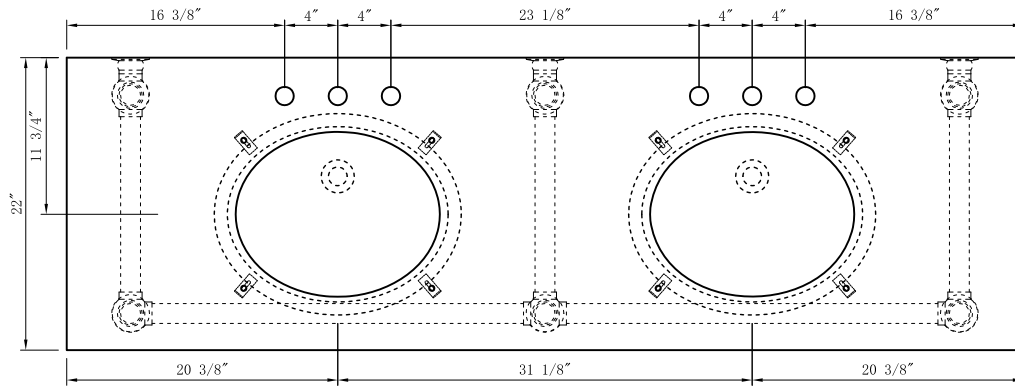

WATER CREATION

MODEL: EMPIRE72 EMBASSY72

TOP VIEW

FRONT VIEW

3D VIEW

SIDE VIEW

MODEL: EMPIRE72 EMBASSY72

MODEL: EMPIRE72 EMBASSY72

TOP VIEW

3D VIEW

FRONT VIEW

SIDE VIEW

BACK VIEW

MODEL: PS-0001

MODEL: F2-0013