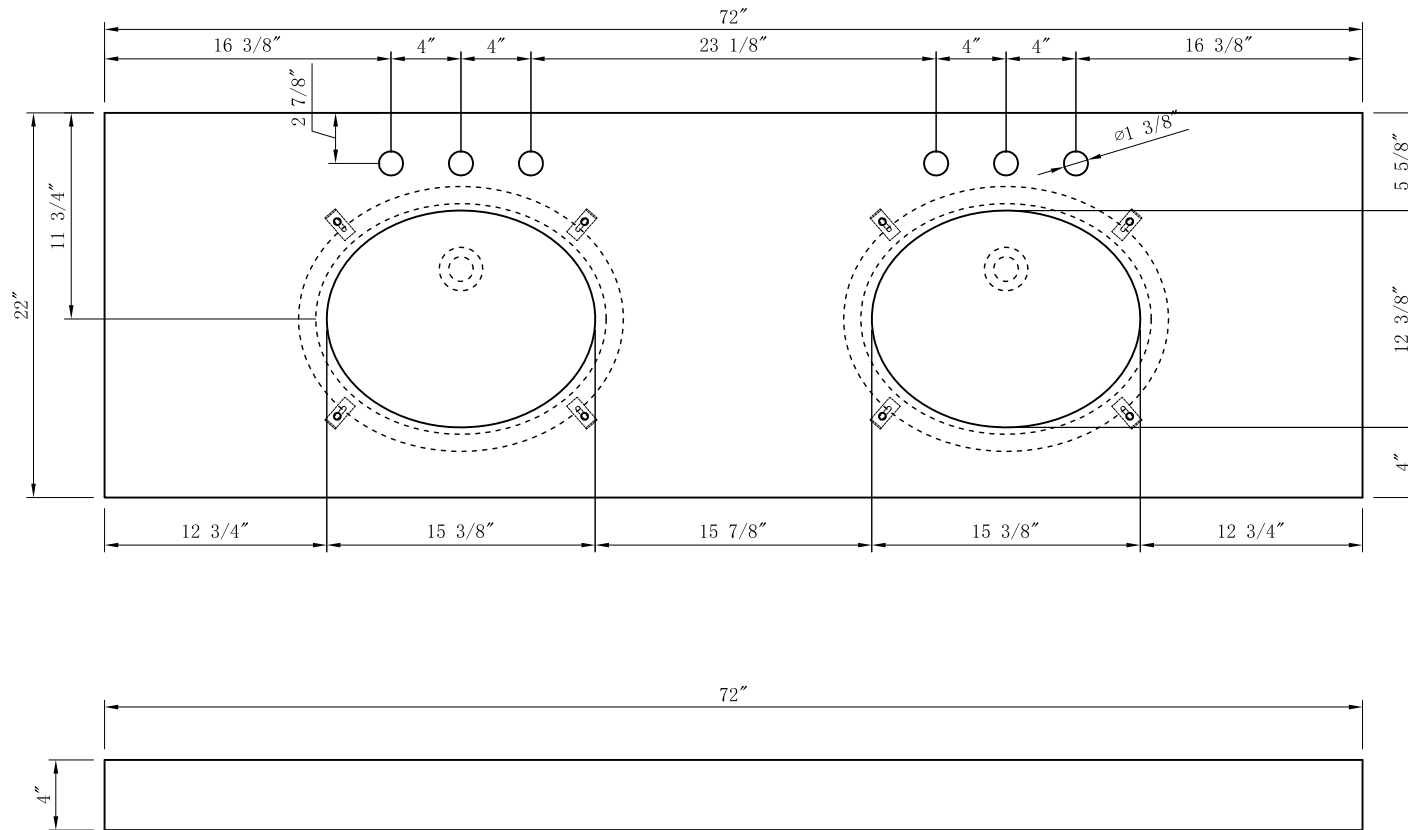

WATER CREATION

MODEL: EMPIRE72 EMBASSY72

TOP VIEW

FRONT VIEW

3D VIEW

SIDE VIEW

MODEL: EMPIRE72 EMBASSY72

MODEL: EMPIRE72 EMBASSY72

TOP VIEW

3D VIEW

FRONT VIEW

SIDE VIEW

BACK VIEW

MODEL: PS-0001

MODEL: F2-0013