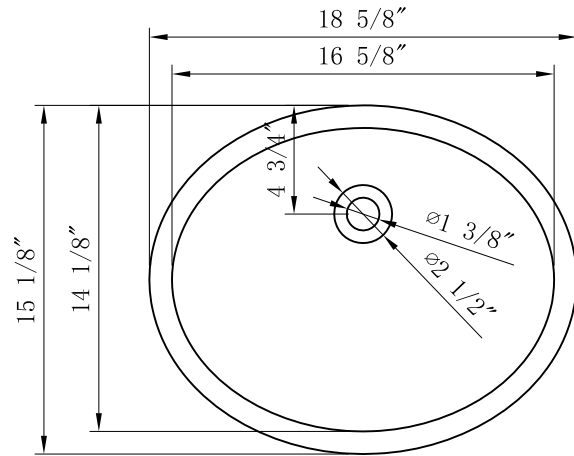

WATER CREATION

MODEL: EMPIRE72 EMBASSY72

TOP VIEW

FRONT VIEW

3D VIEW

SIDE VIEW

MODEL: EMPIRE72 EMBASSY72

MODEL: EMPIRE72 EMBASSY72

TOP VIEW

3D VIEW

FRONT VIEW

SIDE VIEW

BACK VIEW

MODEL: PS-0001

MODEL: F2-0013