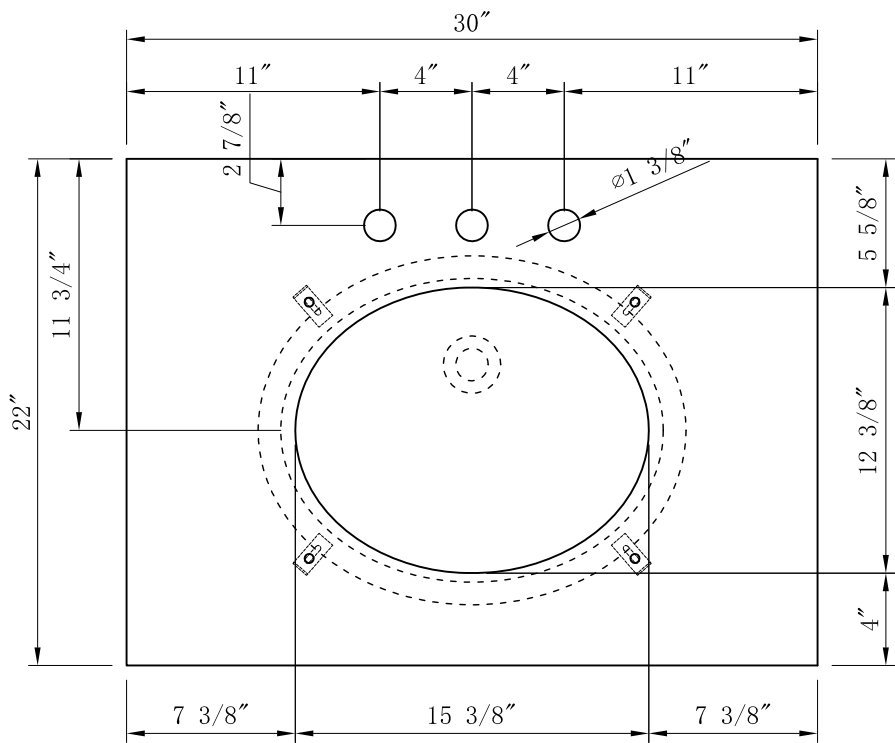

MODEL: EMPIRE30 EMBASSY30

TOP VIEW

3D VIEW

FRONT VIEW

SIDE VIEW

MODEL: EMPIRE30 EMBASSY30

MODEL: EMPIRE30 EMBASSY30

TOP VIEW

3D VIEW

FRONT VIEW

SIDE VIEW

BACK VIEW

MODEL: PS-0001

MODEL: F2-0012