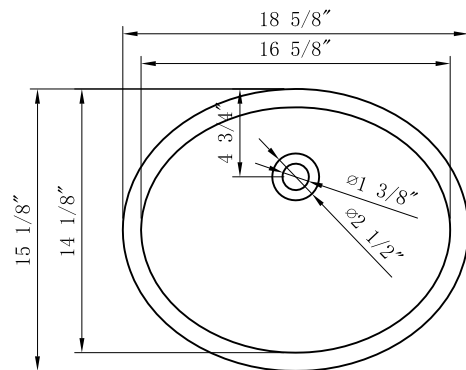

MODEL: EMPIRE30 EMBASSY30

TOP VIEW

3D VIEW

FRONT VIEW

SIDE VIEW

MODEL: EMPIRE30 EMBASSY30

MODEL: EMPIRE30 EMBASSY30

TOP VIEW

3D VIEW

FRONT VIEW

SIDE VIEW

BACK VIEW

MODEL: PS-0001

MODEL: F2-0012