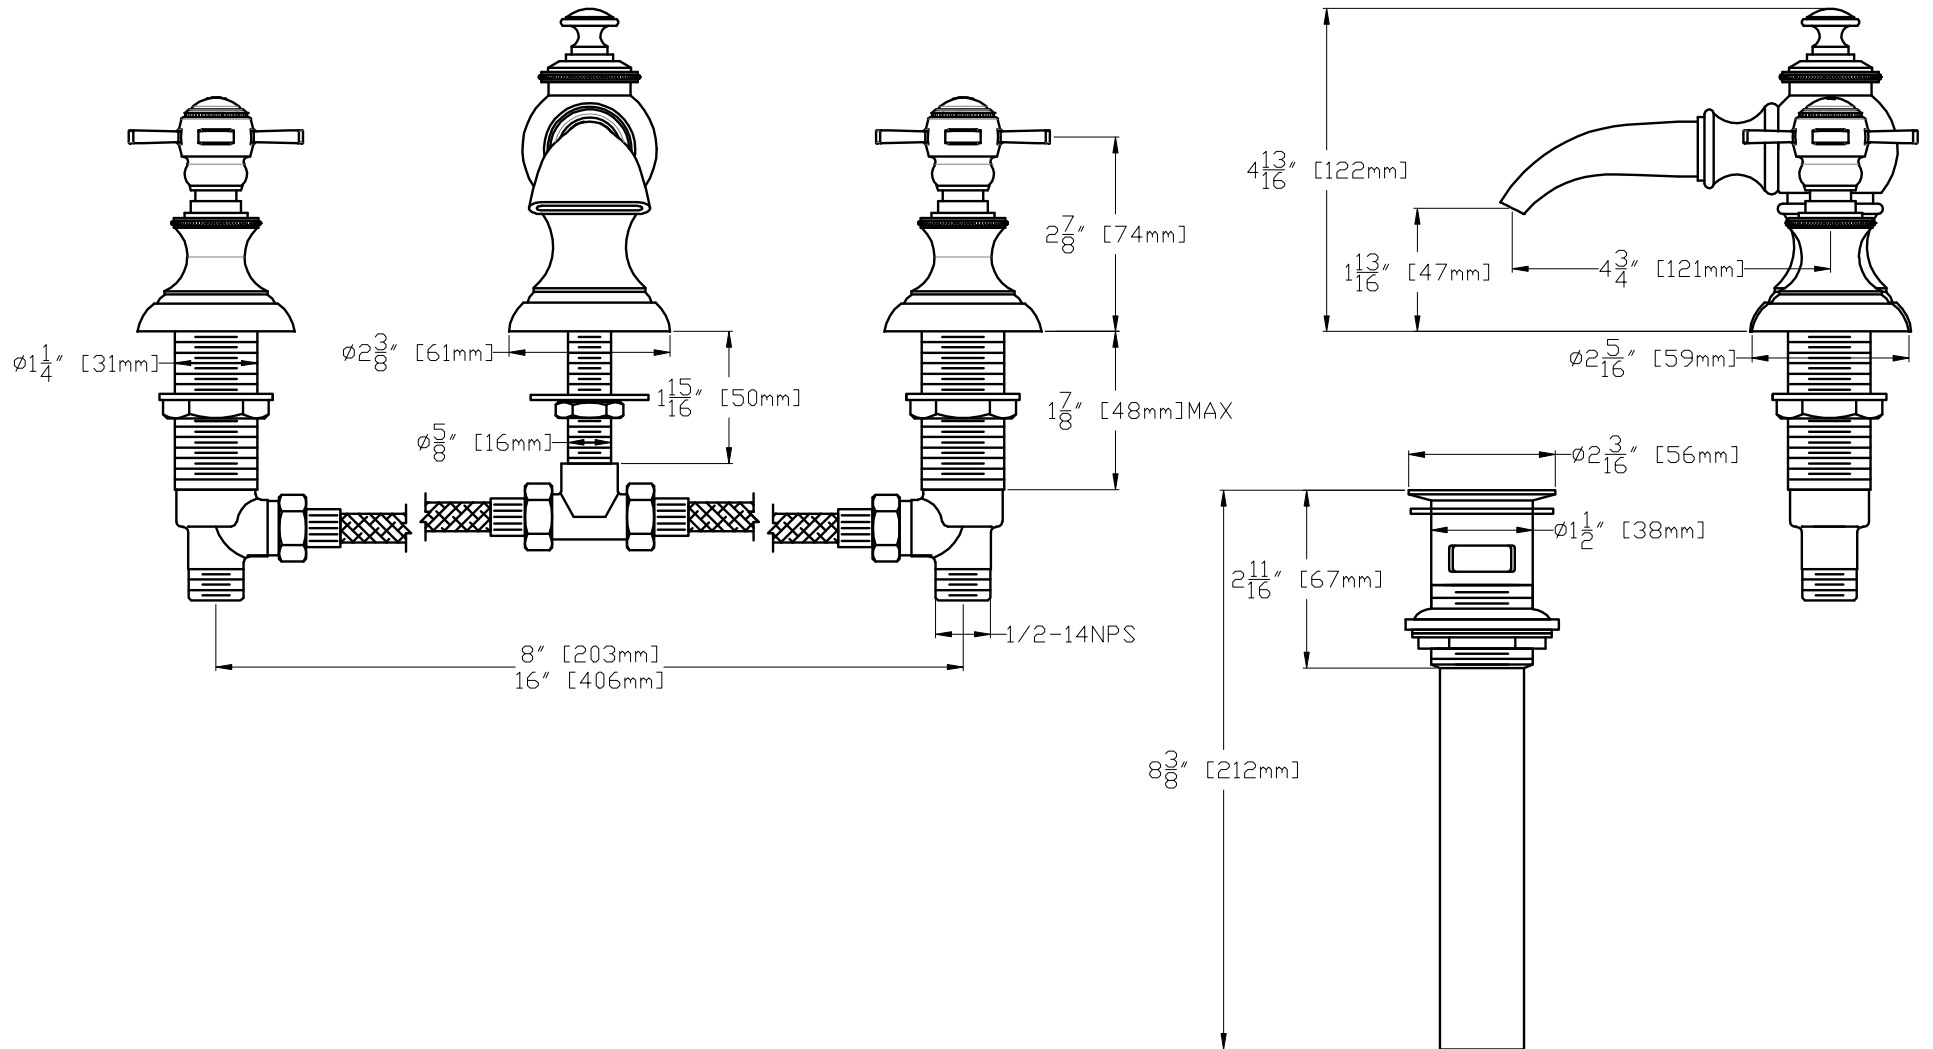

WATER CREATION

MODEL: EMPIRE60 EMBASSY60

TOP VIEW

3D VIEW

FRONT VIEW

SIDE VIEW

MODEL: EMPIRE60 EMBASSY60

MODEL: EMPIRE60 EMBASSY60

TOP VIEW

3D VIEW

FRONT VIEW

SIDE VIEW

BACK VIEW

MODEL: F2-0013

MODEL: PS-0001