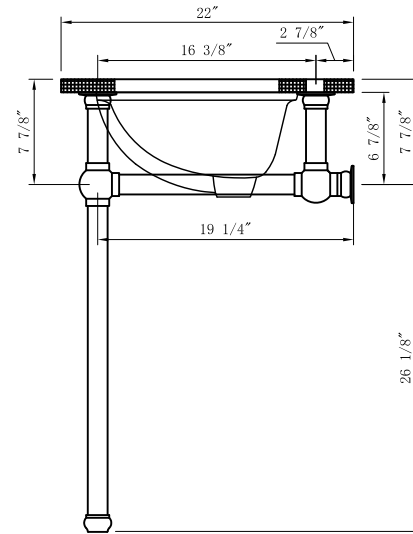

WATER CREATION

MODEL: EMPIRE60 EMBASSY60

TOP VIEW

3D VIEW

FRONT VIEW

SIDE VIEW

MODEL: EMPIRE60 EMBASSY60

MODEL: EMPIRE60 EMBASSY60

TOP VIEW

3D VIEW

FRONT VIEW

SIDE VIEW

BACK VIEW

MODEL: F2-0013

MODEL: PS-0001