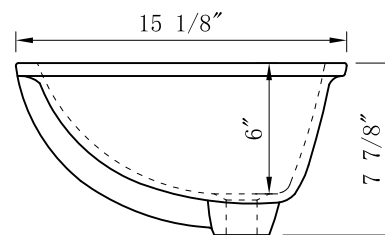

WATER CREATION

MODEL: EMPIRE60 EMBASSY60

TOP VIEW

3D VIEW

FRONT VIEW

SIDE VIEW

MODEL: EMPIRE60 EMBASSY60

MODEL: EMPIRE60 EMBASSY60

TOP VIEW

3D VIEW

FRONT VIEW

SIDE VIEW

BACK VIEW

MODEL: F2-0013

MODEL: PS-0001