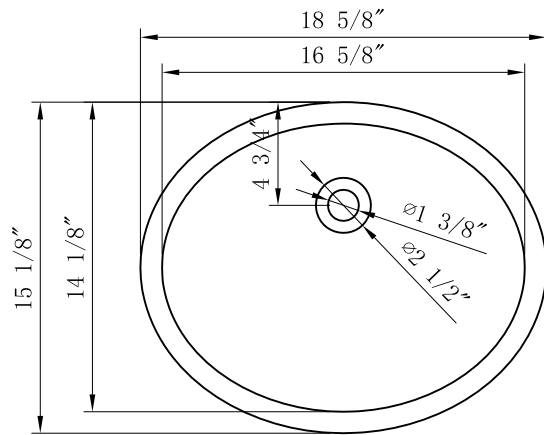

WATER CREATION

MODEL: EMPIRE60 EMBASSY60

TOP VIEW

3D VIEW

FRONT VIEW

SIDE VIEW

MODEL: EMPIRE60 EMBASSY60

MODEL: EMPIRE60 EMBASSY60

TOP VIEW

3D VIEW

FRONT VIEW

SIDE VIEW

BACK VIEW

MODEL: F2-0013

MODEL: PS-0001