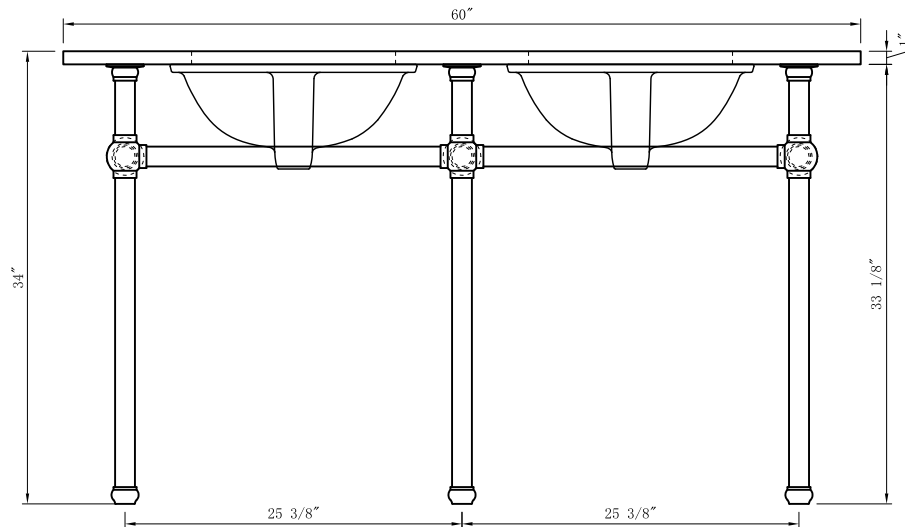

WATER CREATION

MODEL: EMPIRE60 EMBASSY60

TOP VIEW

3D VIEW

FRONT VIEW

SIDE VIEW

MODEL: EMPIRE60 EMBASSY60

MODEL: EMPIRE60 EMBASSY60

TOP VIEW

3D VIEW

FRONT VIEW

SIDE VIEW

BACK VIEW

MODEL: F2-0013

MODEL: PS-0001