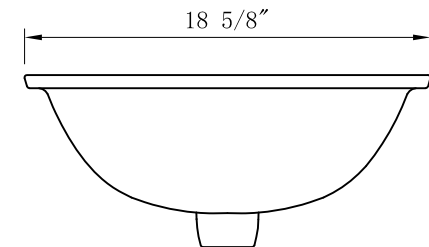

WATER CREATION

MODEL: EMPIRE60 EMBASSY60

TOP VIEW

3D VIEW

FRONT VIEW

SIDE VIEW

MODEL: EMPIRE60 EMBASSY60

MODEL: EMPIRE60 EMBASSY60

TOP VIEW

3D VIEW

FRONT VIEW

SIDE VIEW

BACK VIEW

MODEL: F2-0013

MODEL: PS-0001