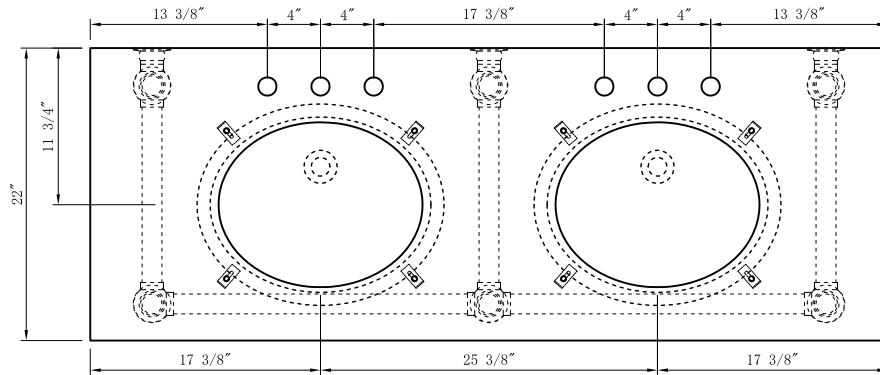

WATER CREATION

MODEL: EMPIRE60 EMBASSY60

TOP VIEW

3D VIEW

FRONT VIEW

SIDE VIEW

MODEL: EMPIRE60 EMBASSY60

MODEL: EMPIRE60 EMBASSY60

TOP VIEW

3D VIEW

FRONT VIEW

SIDE VIEW

BACK VIEW

MODEL: F2-0013

MODEL: PS-0001