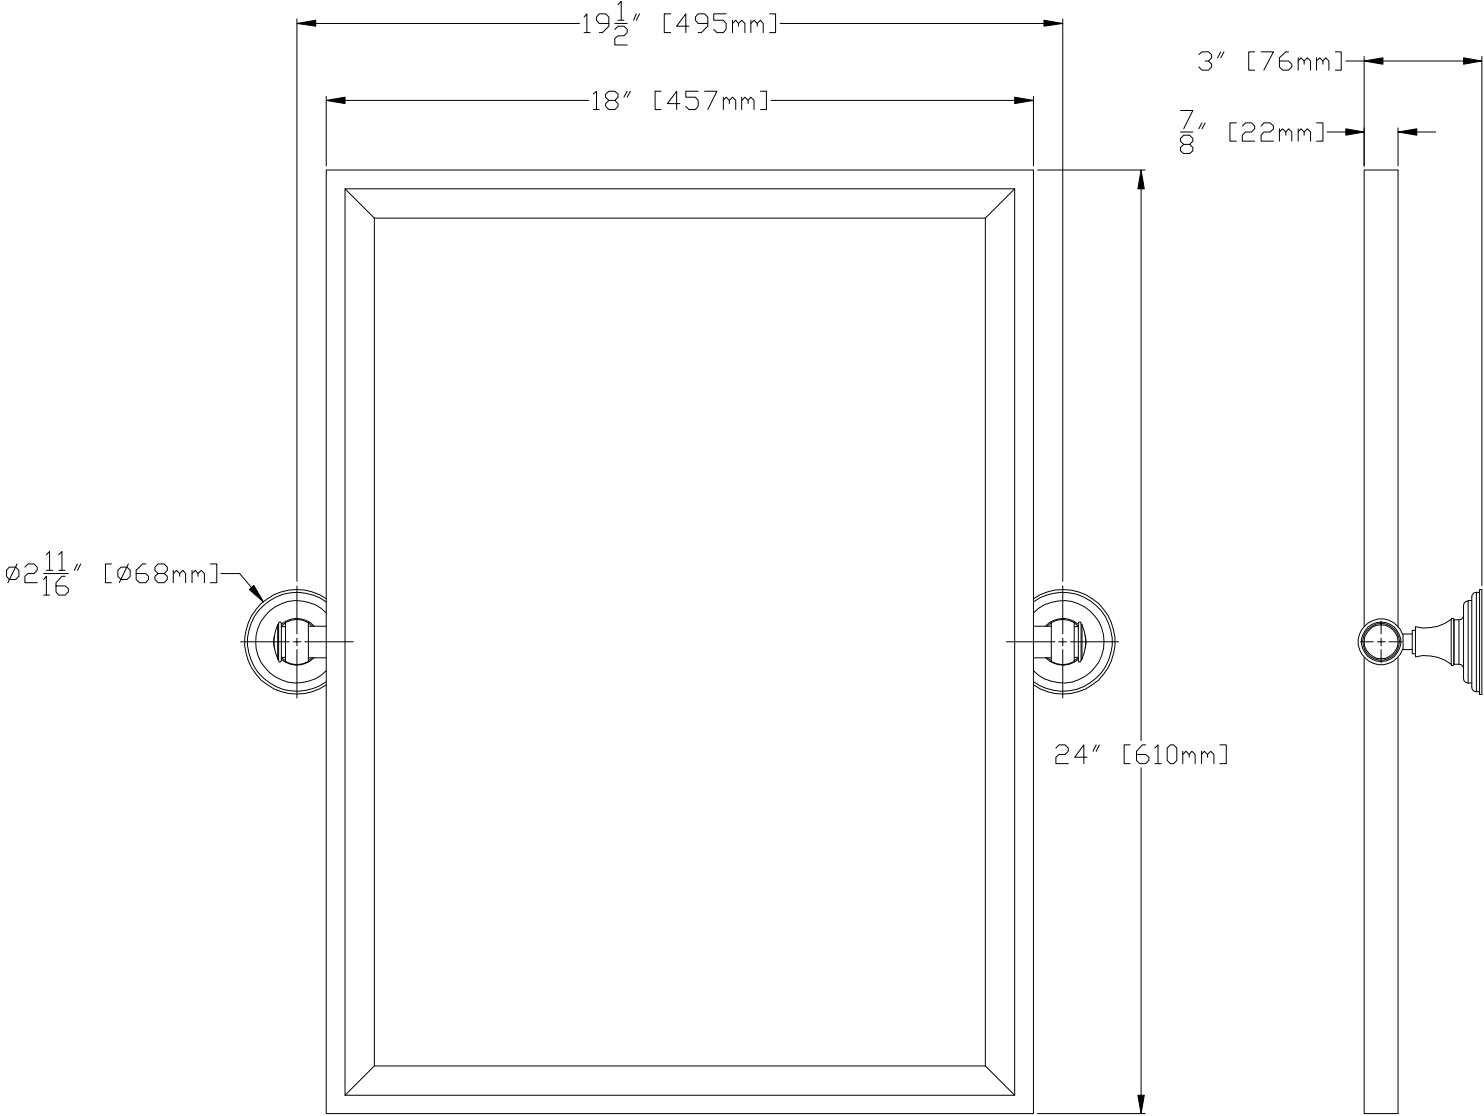

WATER CREATION

MODEL: EMPIRE60 EMBASSY60

TOP VIEW

3D VIEW

FRONT VIEW

SIDE VIEW

MODEL: EMPIRE60 EMBASSY60

MODEL: EMPIRE60 EMBASSY60

TOP VIEW

3D VIEW

FRONT VIEW

SIDE VIEW

BACK VIEW

MODEL: F2-0013

MODEL: PS-0001