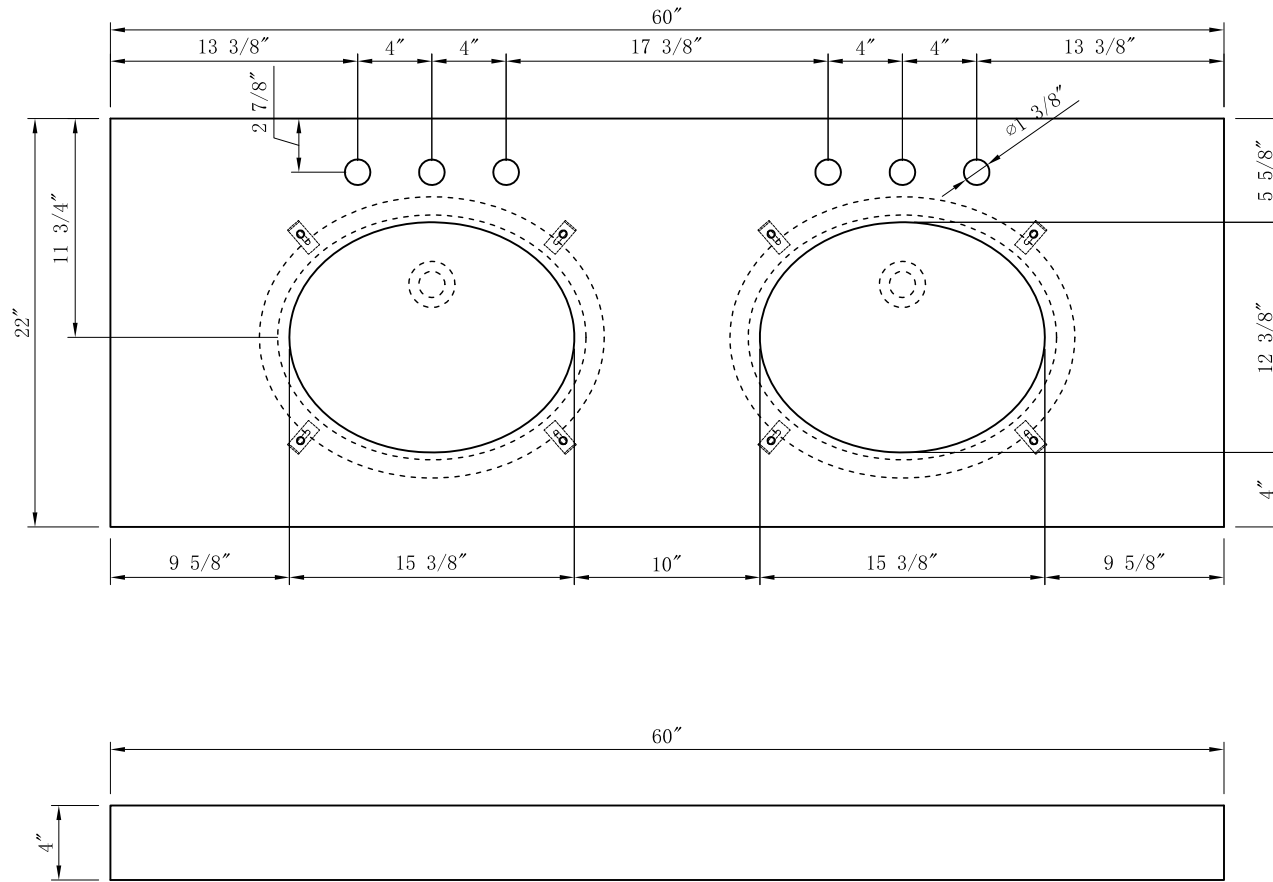

WATER CREATION

MODEL: EMPIRE60 EMBASSY60

TOP VIEW

3D VIEW

FRONT VIEW

SIDE VIEW

MODEL: EMPIRE60 EMBASSY60

MODEL: EMPIRE60 EMBASSY60

TOP VIEW

3D VIEW

FRONT VIEW

SIDE VIEW

BACK VIEW

MODEL: F2-0013

MODEL: PS-0001