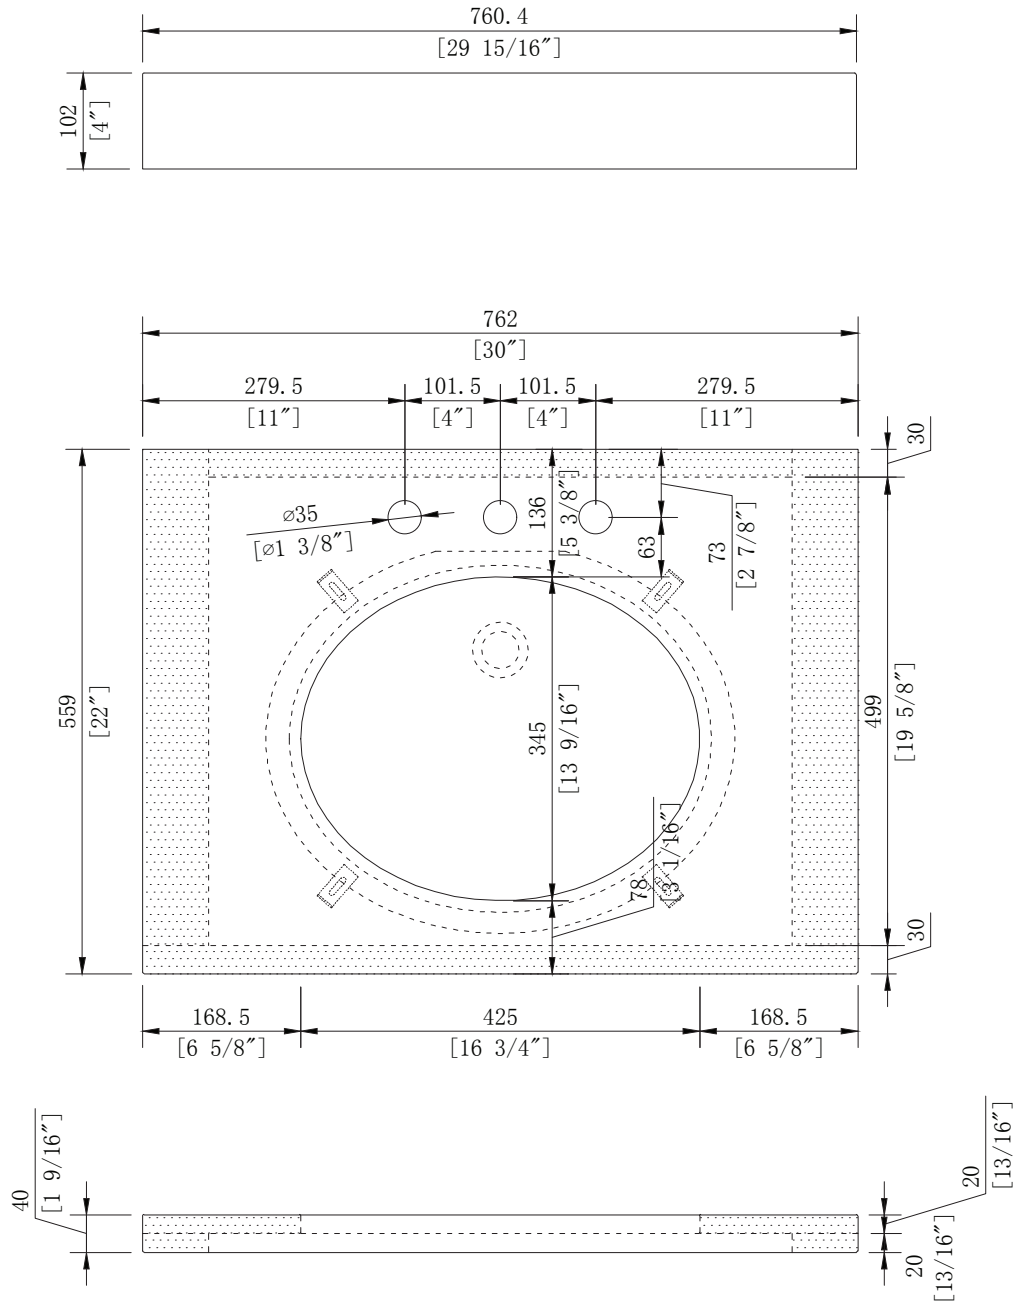

WATER CREATION

MODEL: QUEEN30

MODEL: QUEEN30

MODEL: QUEEN30

MODEL: QUEEN30

MODEL: F2-0012