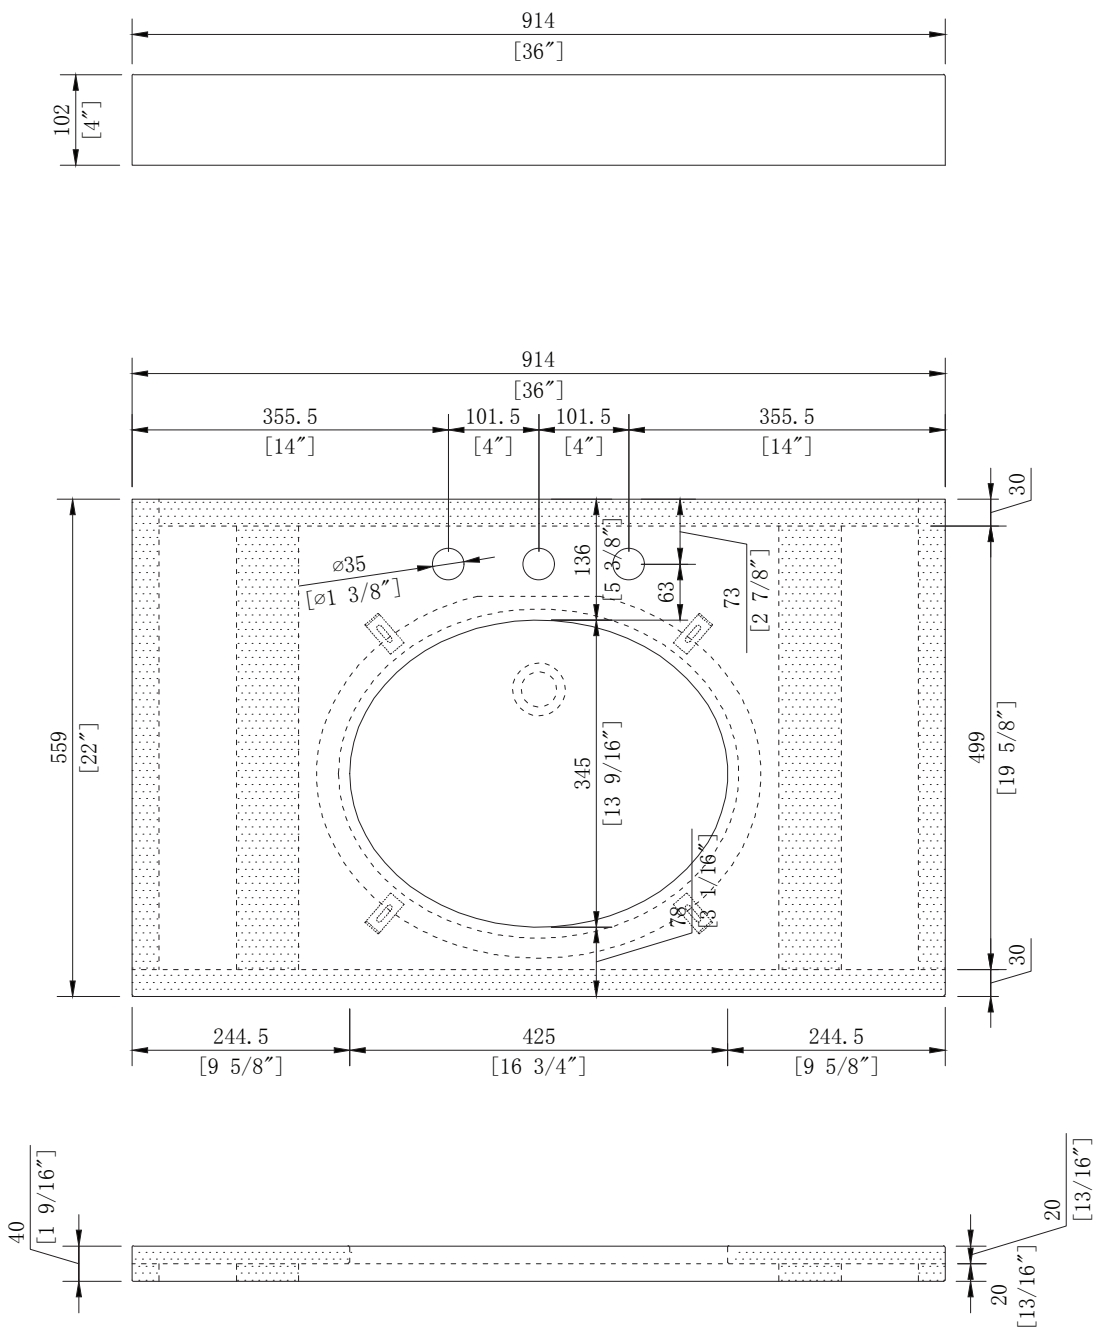

WATER CREATION

MODEL: QUEEN36

MODEL: QUEEN36

MODEL: QUEEN36

MODEL: QUEEN36

MODEL: F2-0013