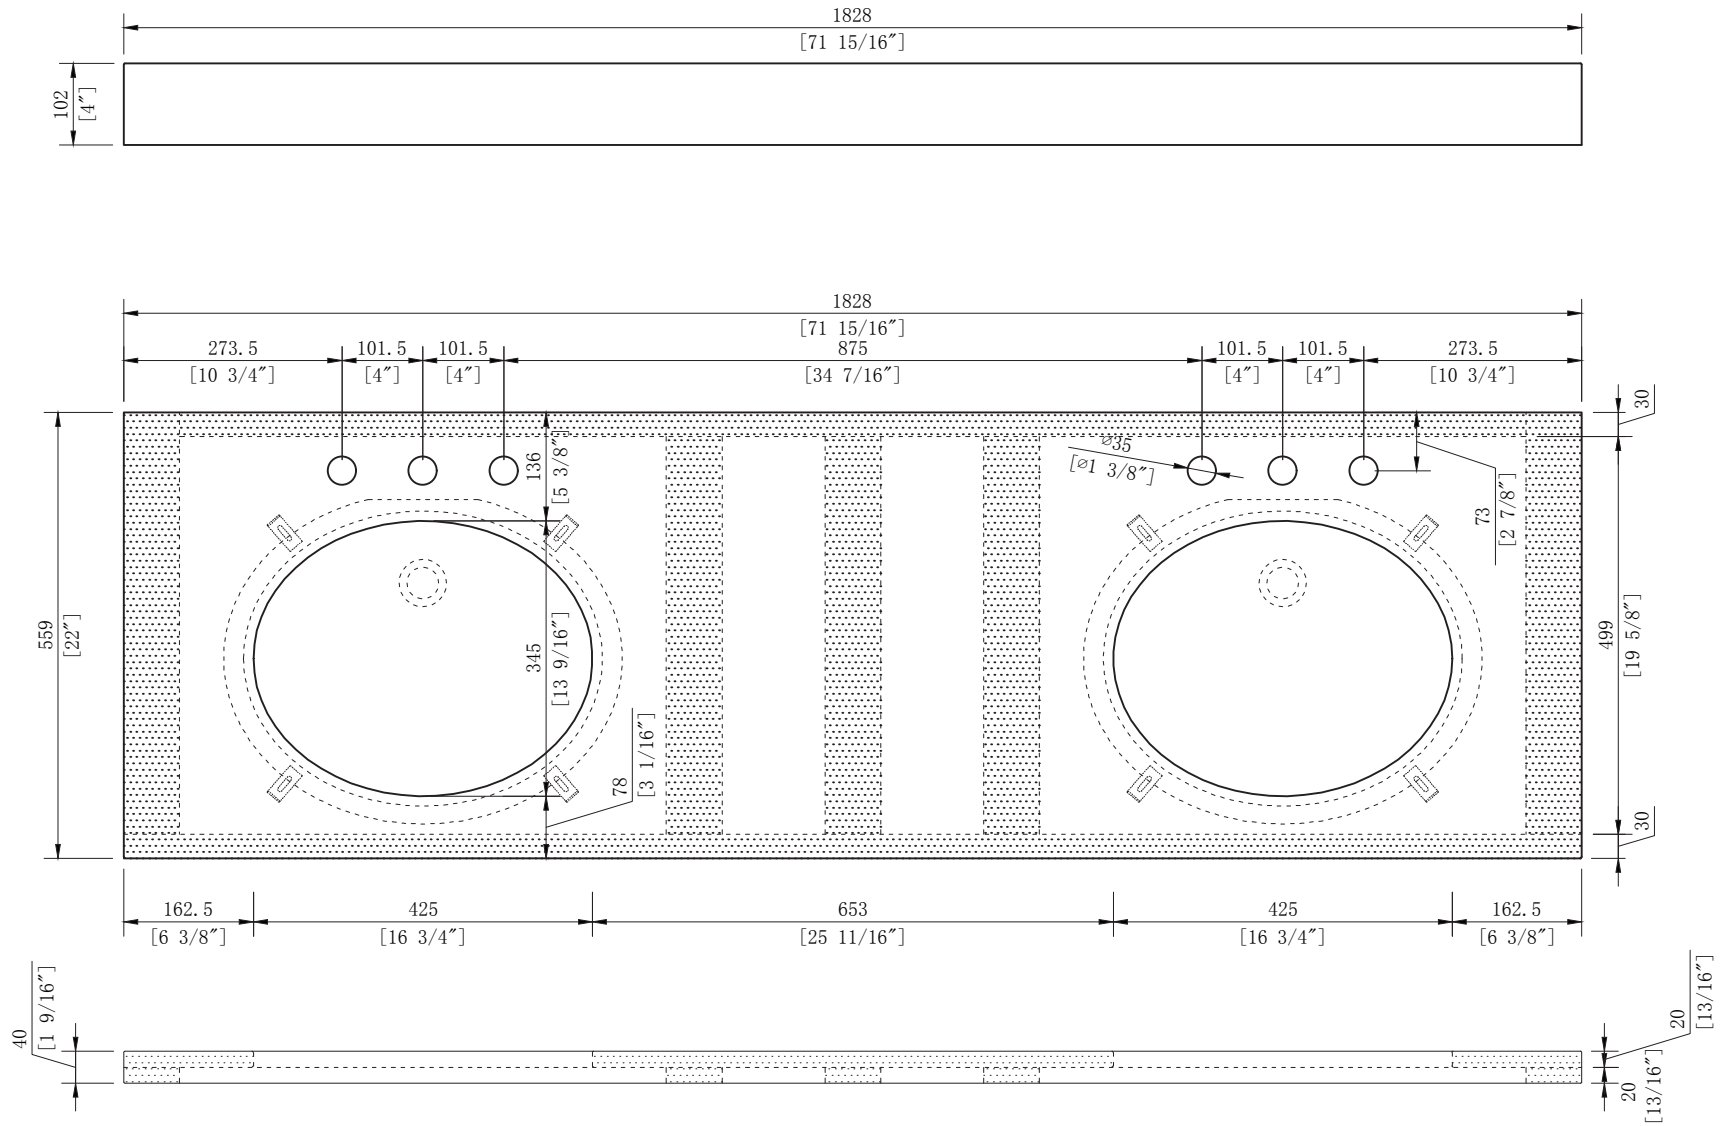

WATER CREATION

MODEL: QUEEN72

MODEL: QUEEN72

MODEL: QUEEN72

MODEL: QUEEN72

MODEL: F2-0012