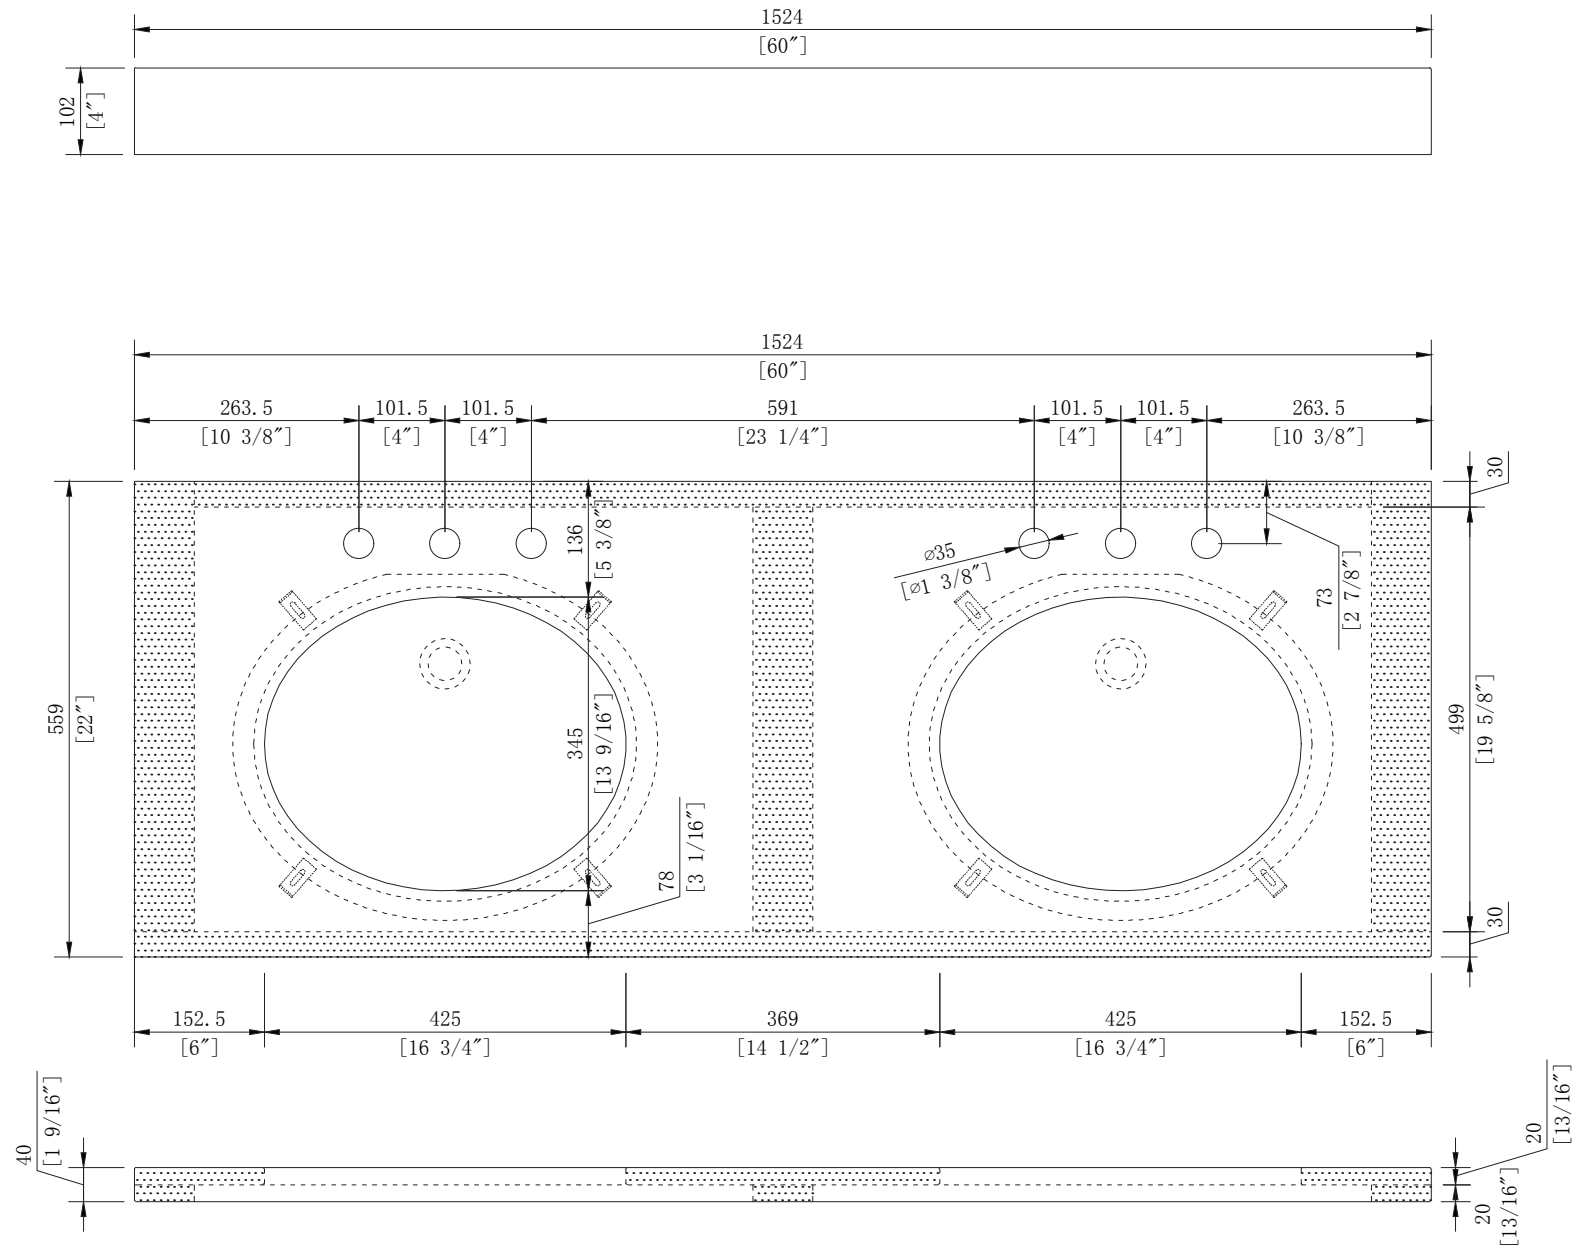

WATER CREATION

MODEL: QUEEN60

MODEL: QUEEN60

MODEL: QUEEN60

MODEL: QUEEN60

MODEL: QUEEN-M-2136

MODEL: QUEEN-M-2136

MODEL: F2-0012