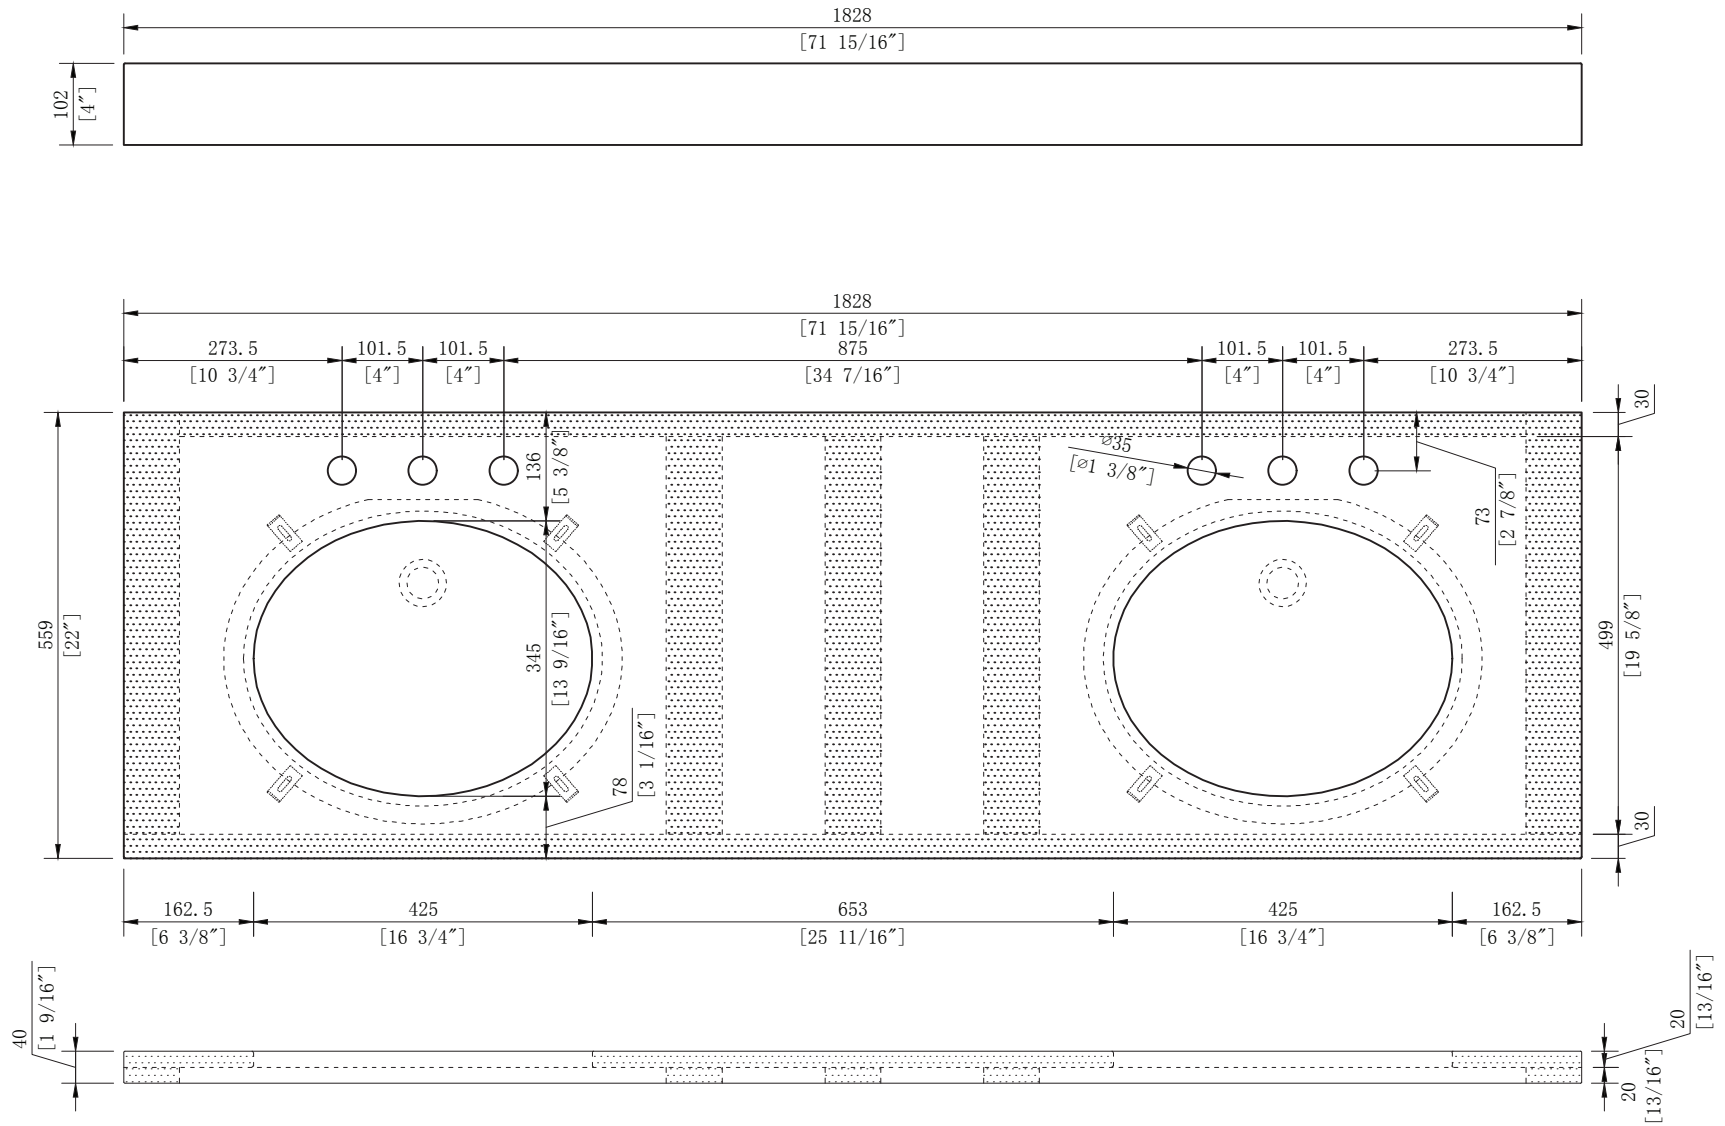

WATER CREATION

MODEL: QUEEN72

MODEL: QUEEN72

MODEL: QUEEN72

MODEL: QUEEN72

MODEL: QUEEN-M-2136

MODEL: QUEEN-M-2136