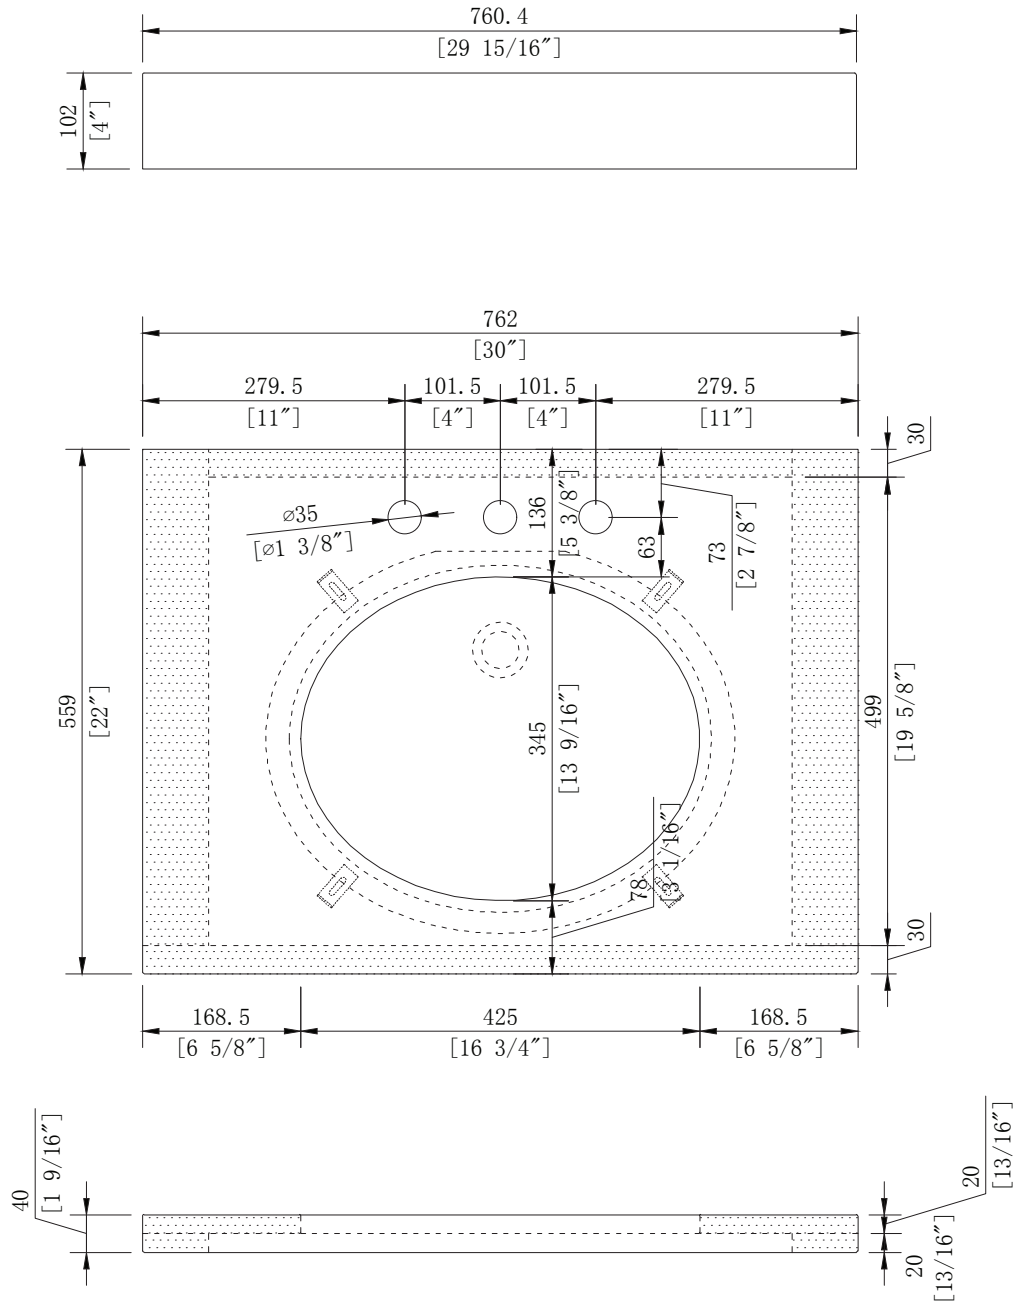

WATER CREATION

MODEL: QUEEN30

MODEL: QUEEN30

MODEL: QUEEN30

MODEL: QUEEN30

MODEL: F2-0013