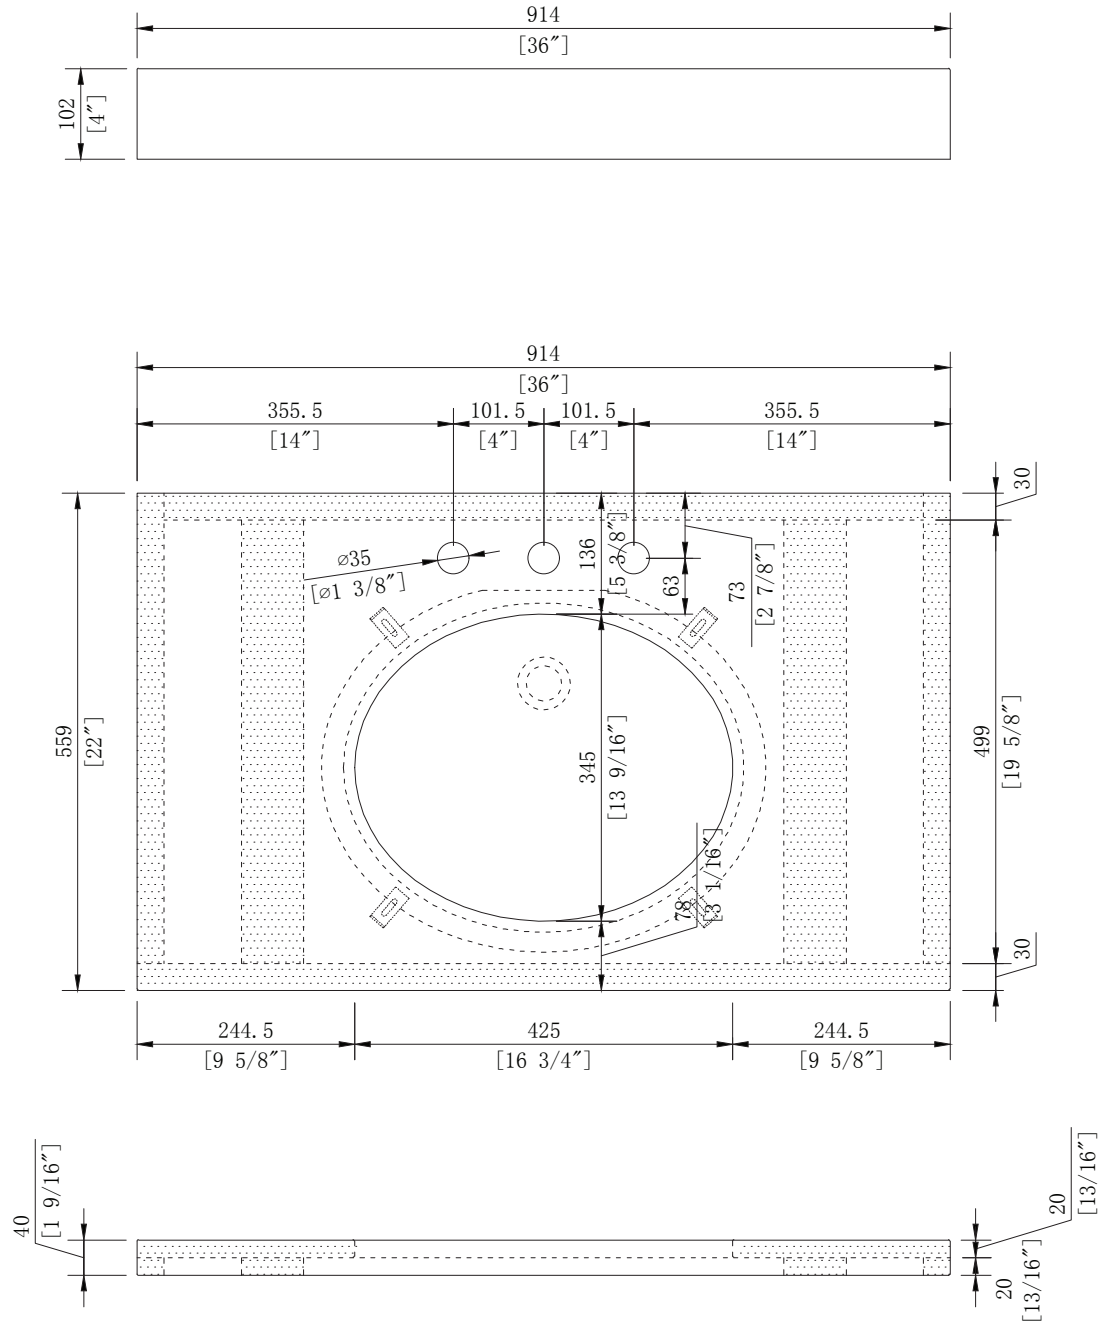

WATER CREATION

MODEL: QUEEN36

MODEL: QUEEN36

MODEL: QUEEN36

MODEL: QUEEN36

MODEL: QUEEN-M-2136

MODEL: QUEEN-M-2136