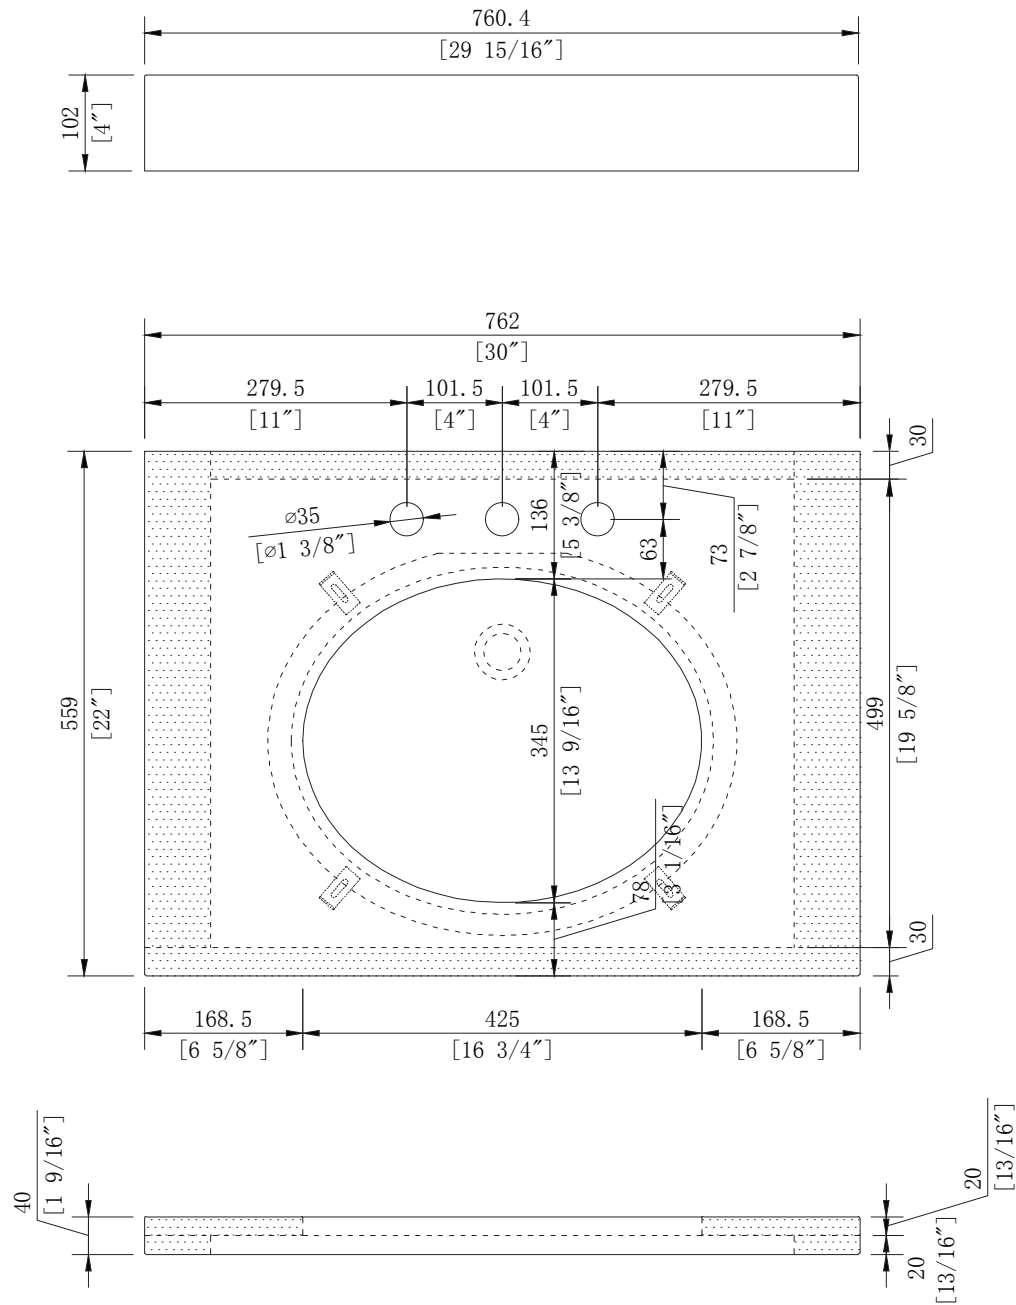

WATER CREATION

MODEL: QUEEN30

MODEL: QUEEN30

MODEL: QUEEN30

MODEL: QUEEN30

MODEL: QUEEN-M-2136

MODEL: QUEEN-M-2136

MODEL: F2-0013