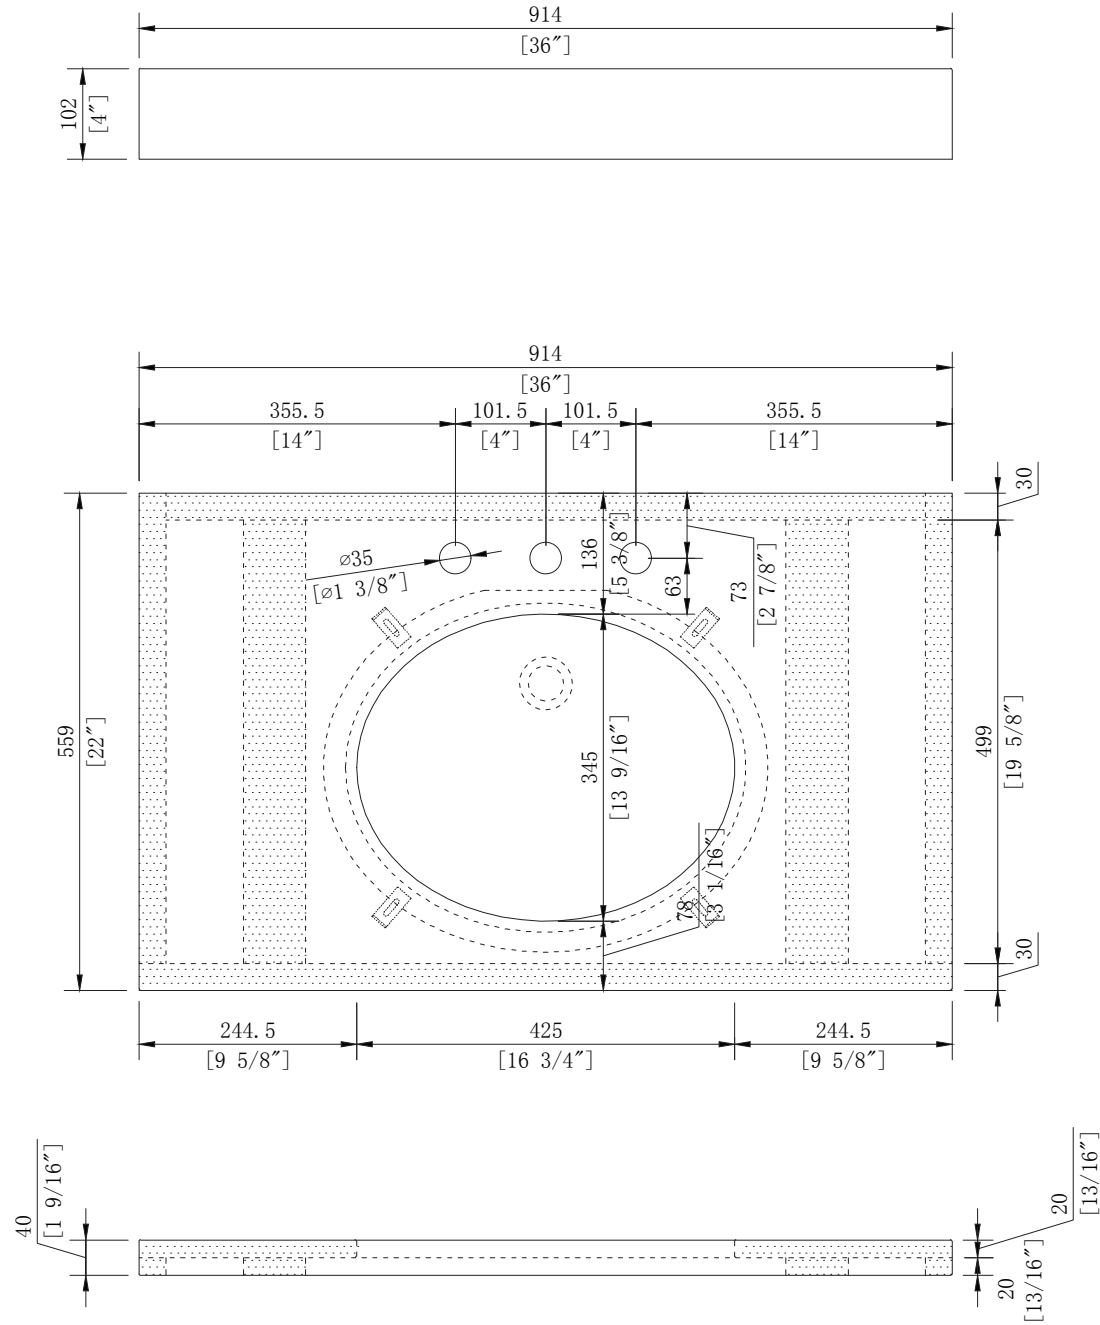

WATER CREATION

MODEL: QUEEN36

MODEL: QUEEN36

MODEL: QUEEN36

MODEL: QUEEN36

MODEL: F2-0013