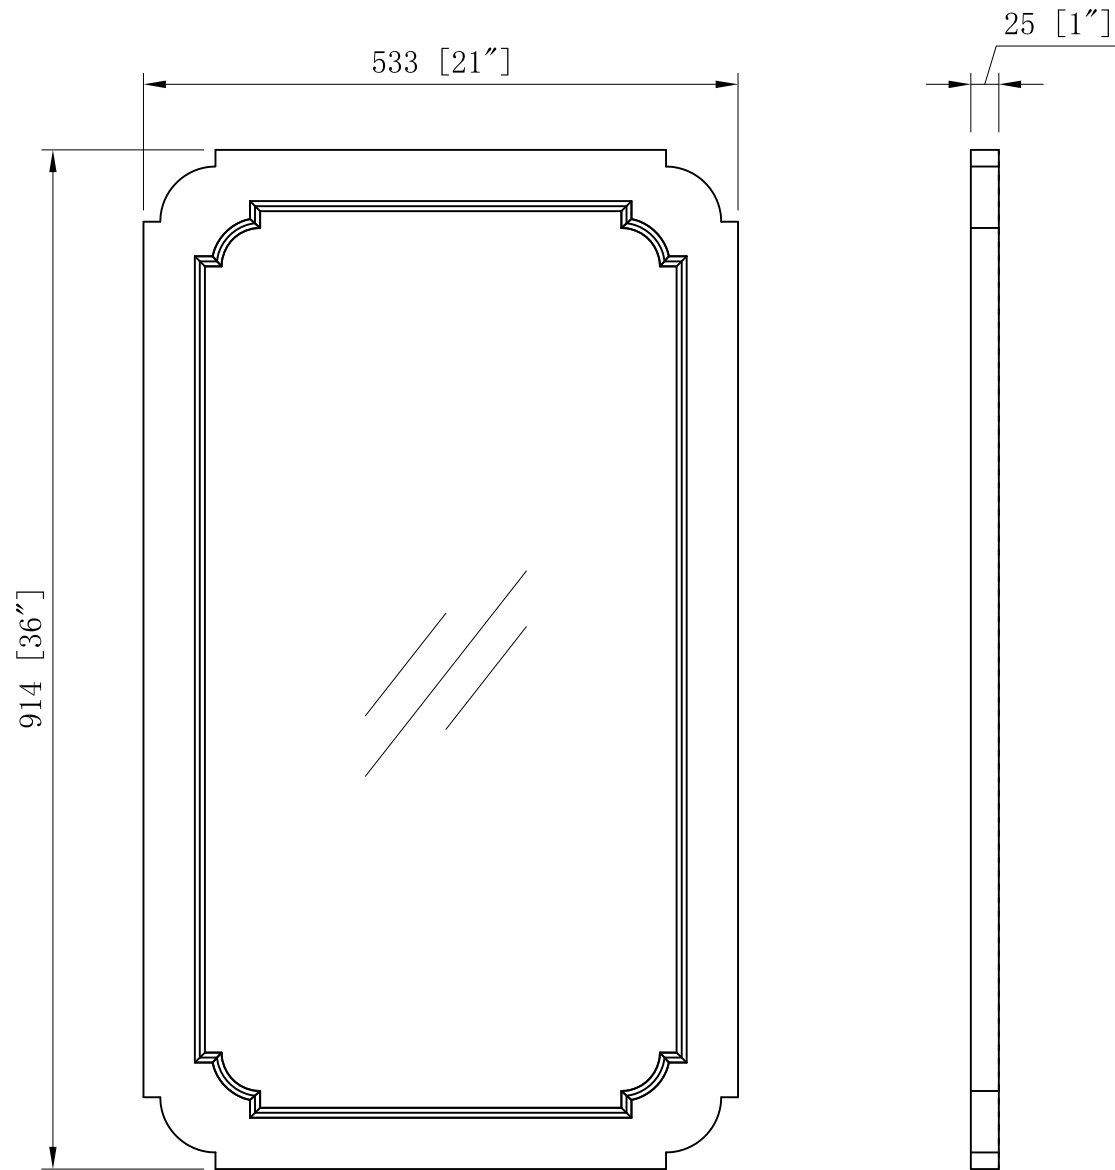

WATER CREATION

MODEL: CW-QUEEN30

MODEL: CW-QUEEN30

MODEL: CW-QUEEN30

MODEL: CW-QUEEN30

MODEL: QUEEN-M-2136

MODEL: QUEEN-M-2136