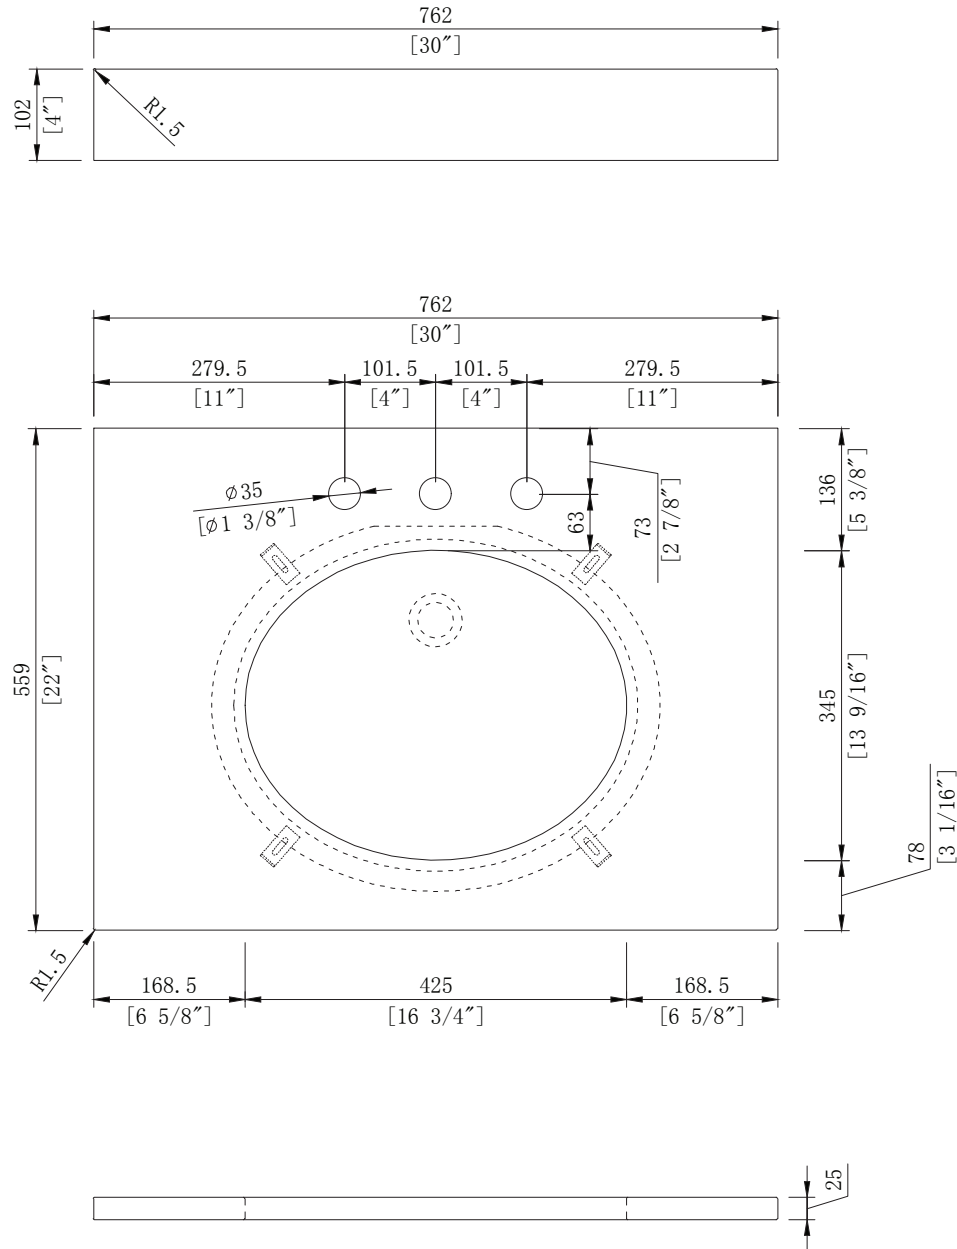

WATER CREATION

MODEL: CW-QUEEN30

MODEL: CW-QUEEN30

MODEL: CW-QUEEN30

MODEL: CW-QUEEN30