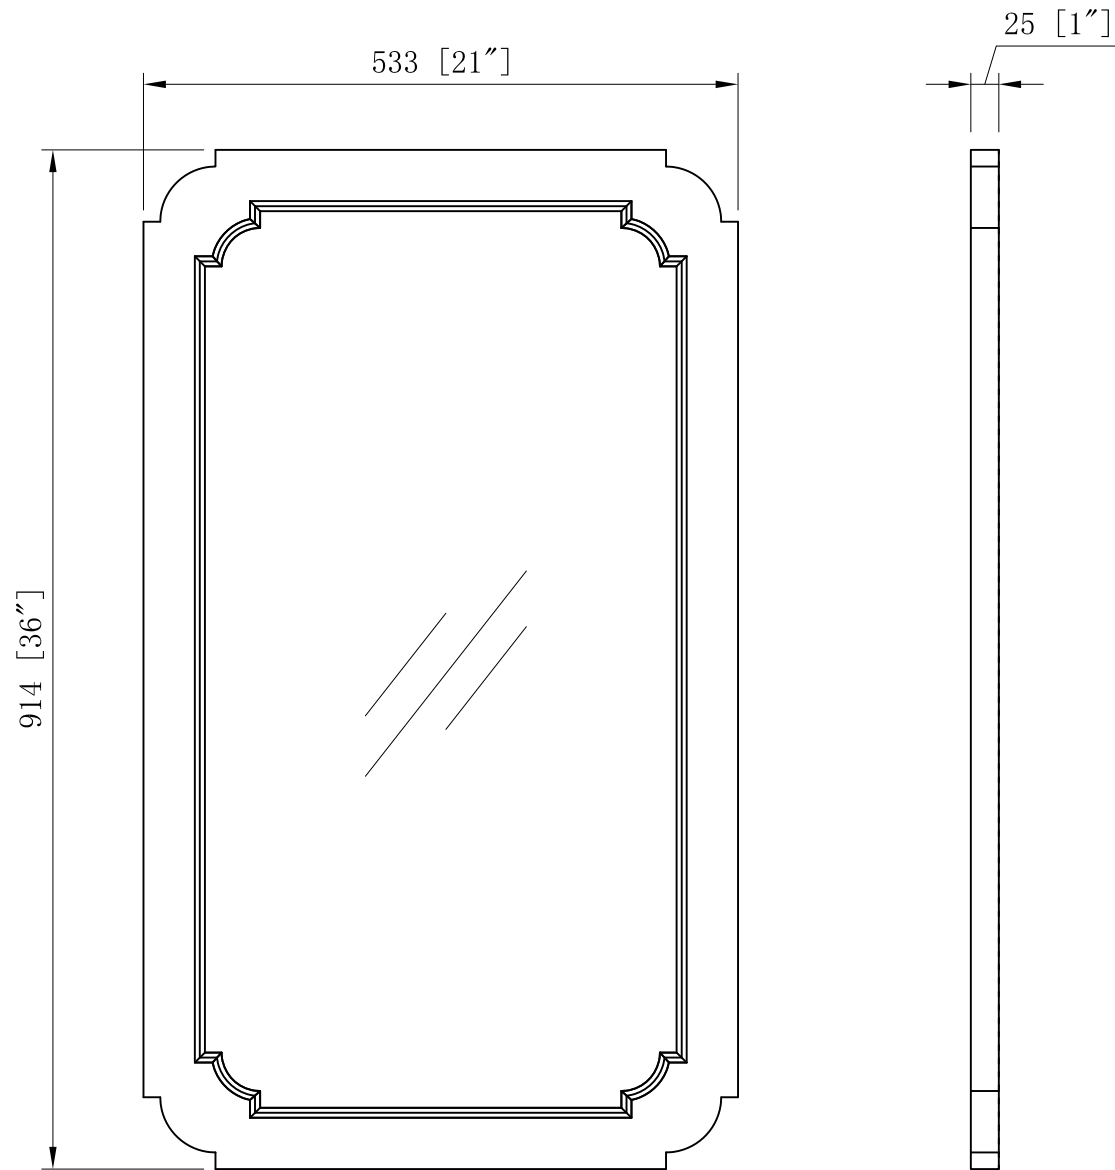

WATER CREATION

MODEL: CW-QUEEN48

MODEL: CW-QUEEN48

MODEL: CW-QUEEN48

MODEL: CW-QUEEN48

MODEL: QUEEN-M-2136

MODEL: QUEEN-M-2136

MODEL: F2-0013