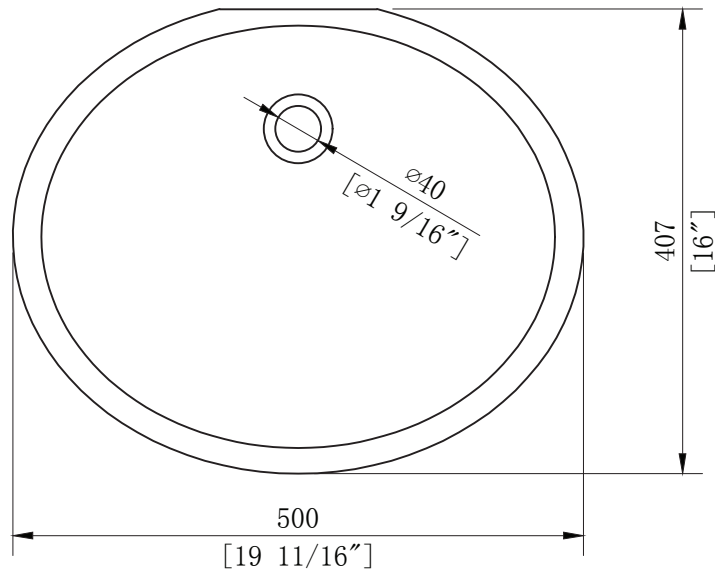

WATER CREATION

MODEL: CW-QUEEN48

MODEL: CW-QUEEN48

MODEL: CW-QUEEN48

MODEL: CW-QUEEN48

MODEL: QUEEN-M-2136

MODEL: QUEEN-M-2136

MODEL: F2-0013