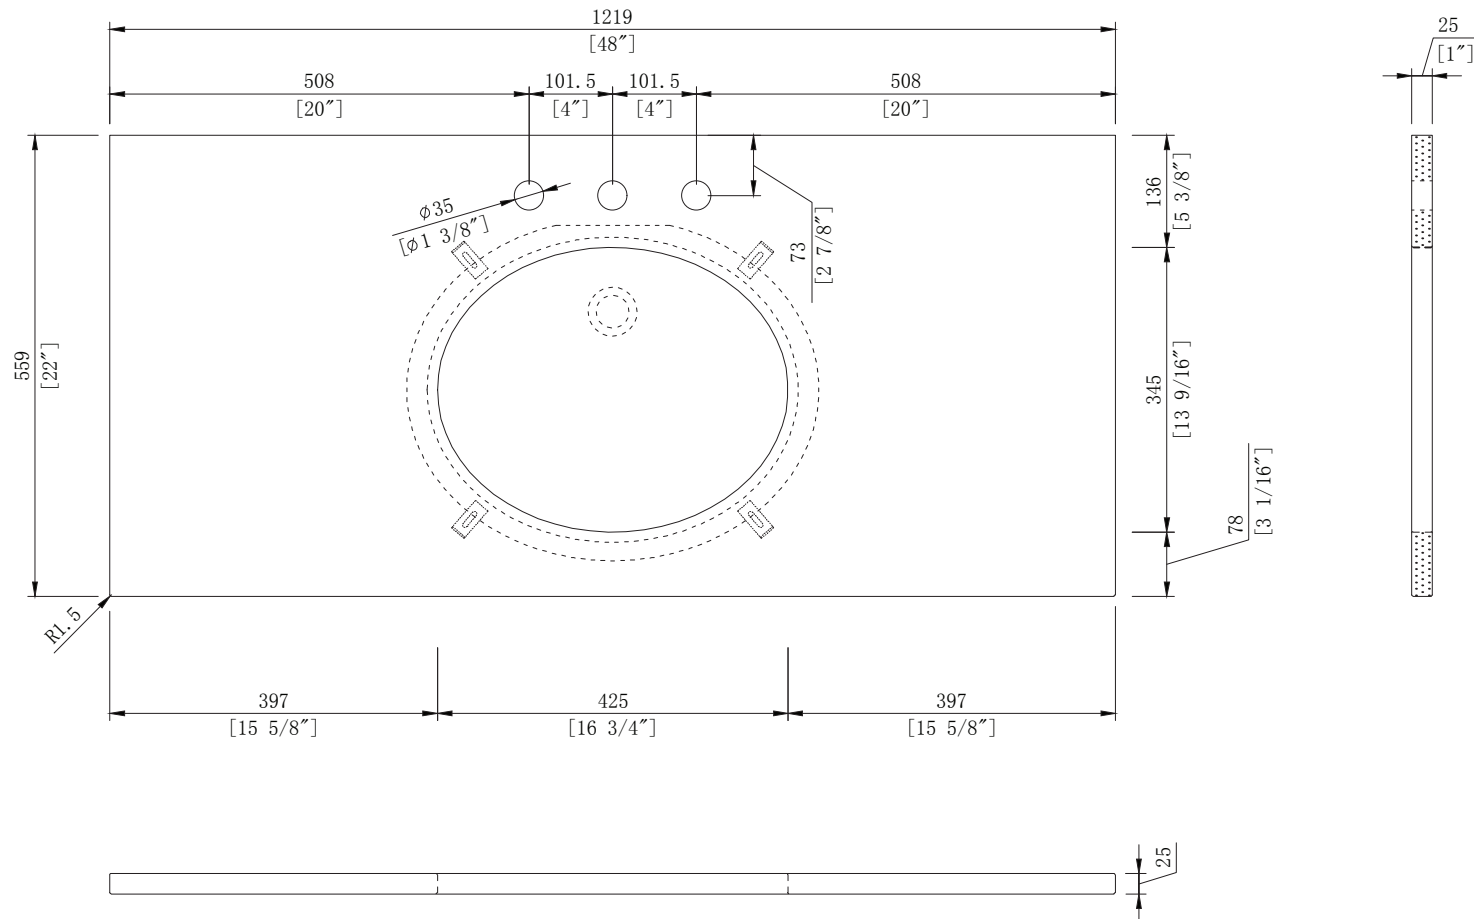

WATER CREATION

MODEL: CW-QUEEN48

MODEL: CW-QUEEN48

MODEL: CW-QUEEN48

MODEL: CW-QUEEN48

MODEL: QUEEN-M-2136

MODEL: QUEEN-M-2136

MODEL: F2-0013