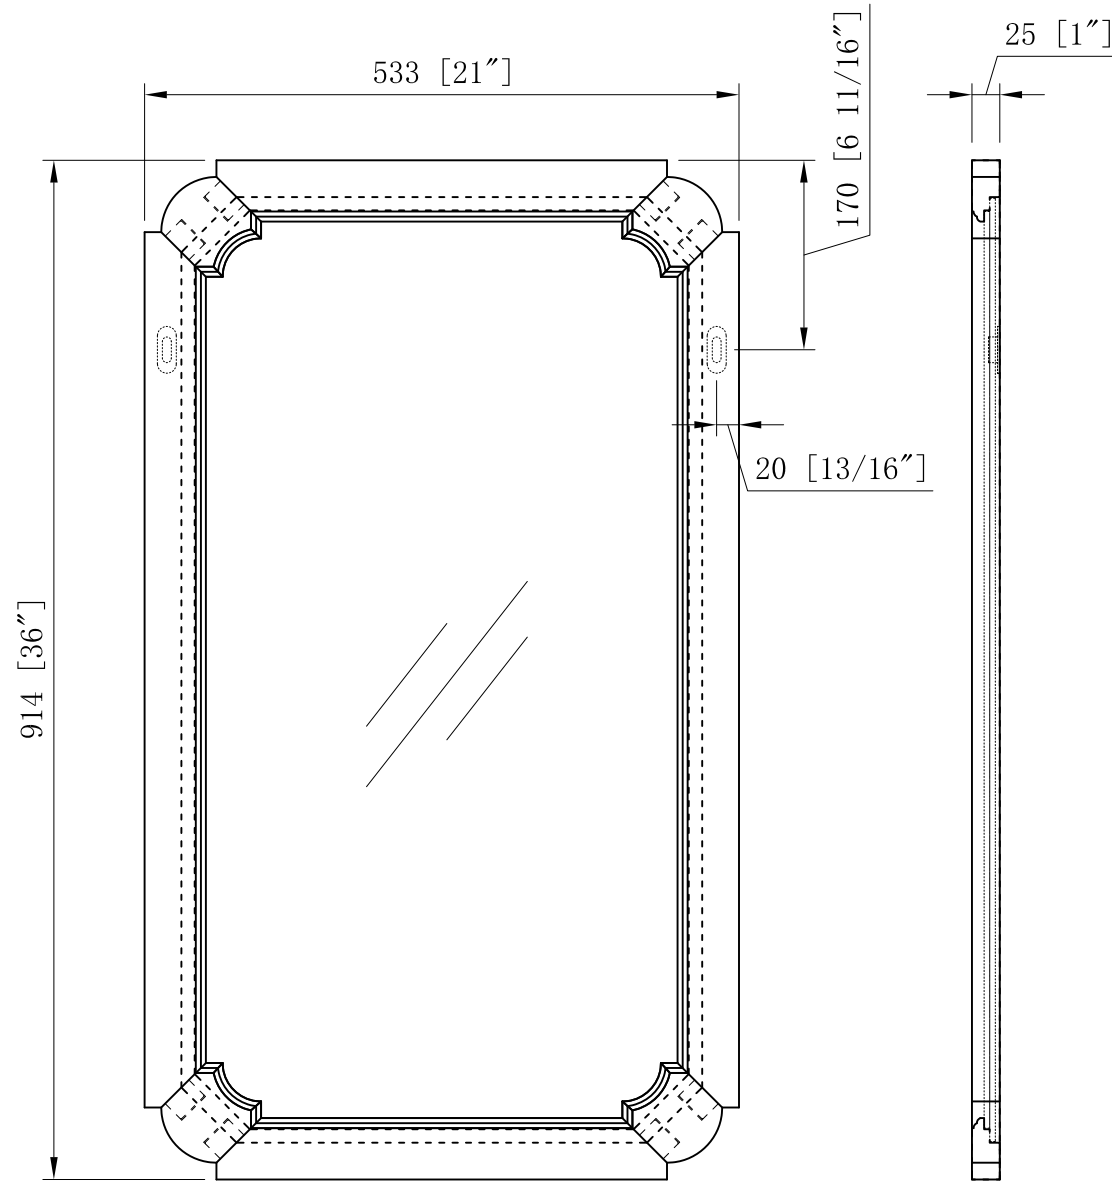

WATER CREATION

MODEL: CW-QUEEN48

MODEL: CW-QUEEN48

MODEL: CW-QUEEN48

MODEL: CW-QUEEN48

MODEL: QUEEN-M-2136

MODEL: QUEEN-M-2136

MODEL: F2-0013