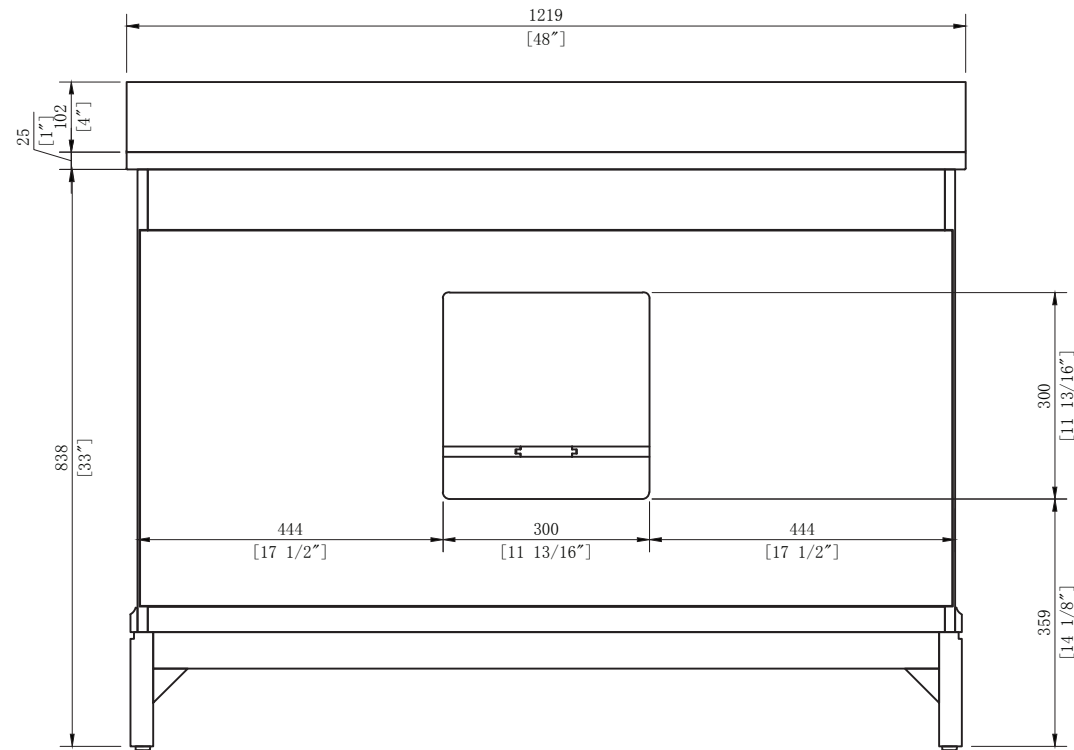

WATER CREATION

MODEL: CW-QUEEN48

MODEL: CW-QUEEN48

MODEL: CW-QUEEN48

MODEL: CW-QUEEN48

MODEL: QUEEN-M-2136

MODEL: QUEEN-M-2136

MODEL: F2-0013