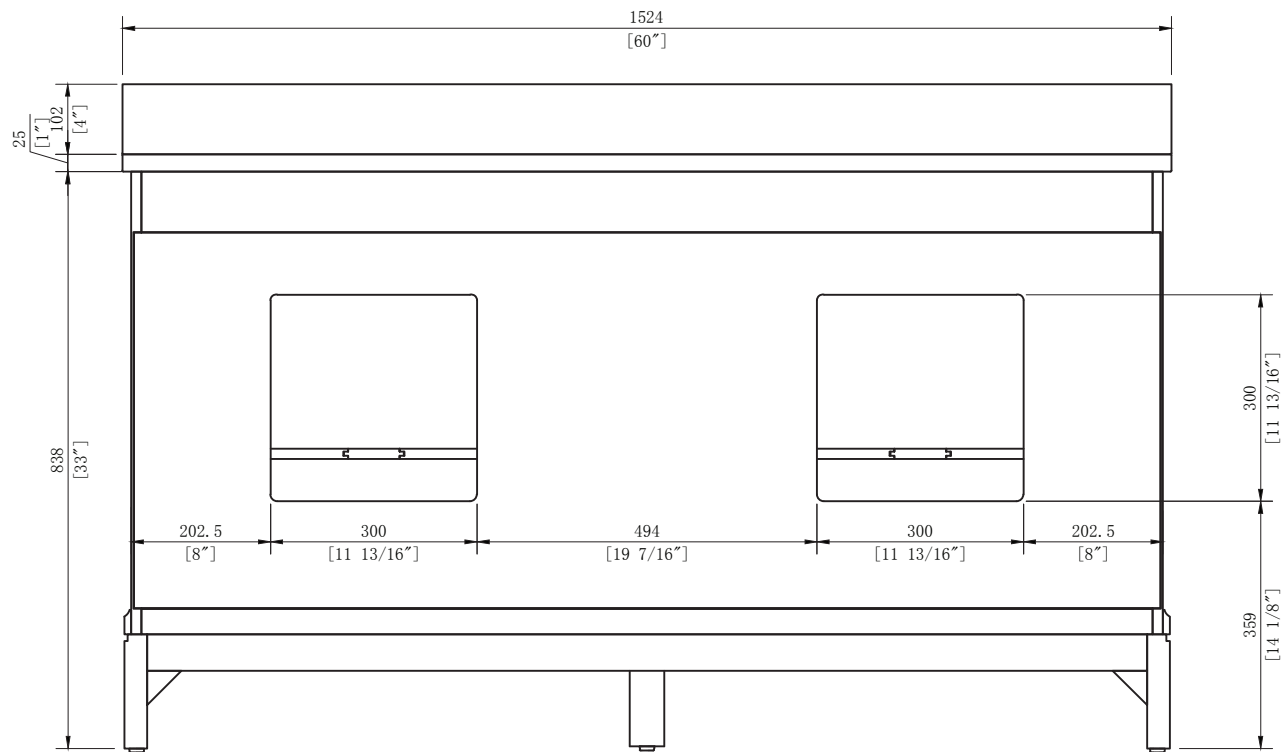

WATER CREATION

MODEL: CW-QUEEN60

MODEL: CW-QUEEN60

MODEL: CW-QUEEN60

MODEL: CW-QUEEN60

MODEL: F2-0013