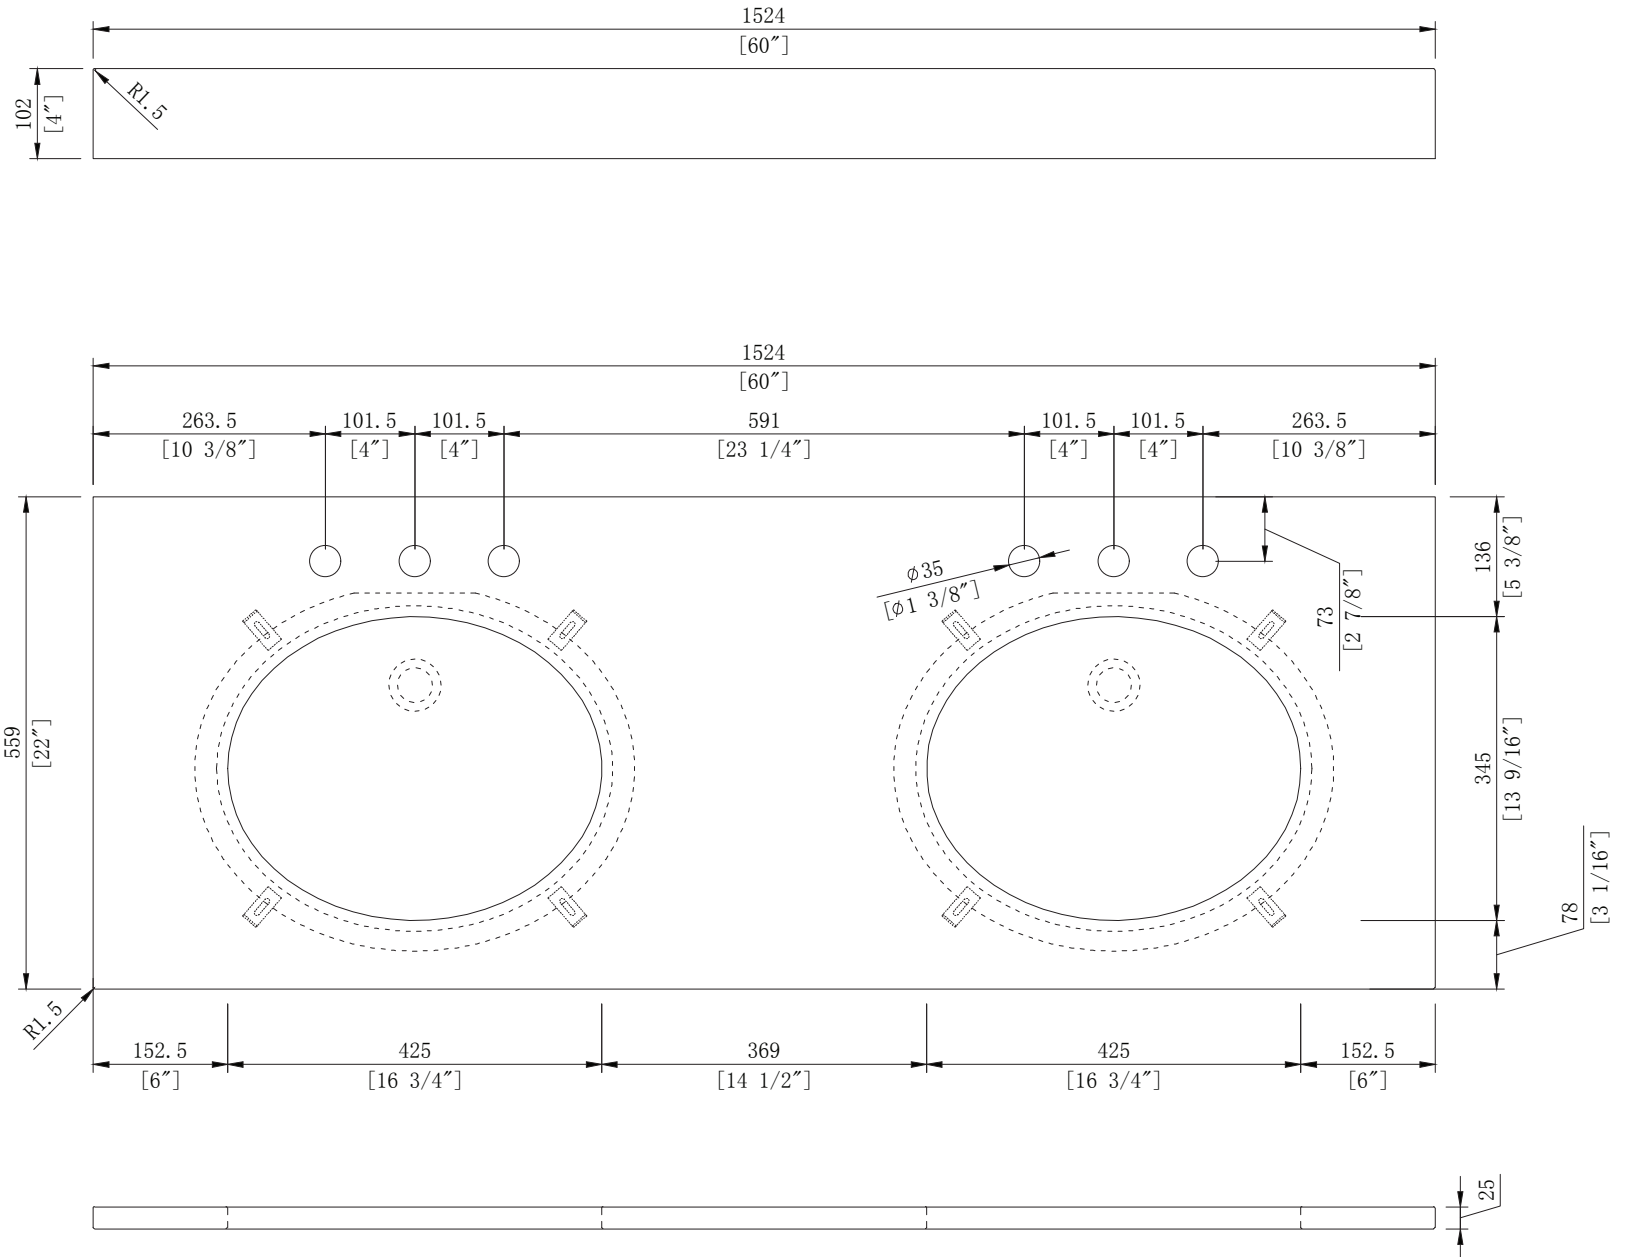

WATER CREATION

MODEL: CW-QUEEN60

MODEL: CW-QUEEN60

MODEL: CW-QUEEN60

MODEL: CW-QUEEN60

MODEL: F2-0013