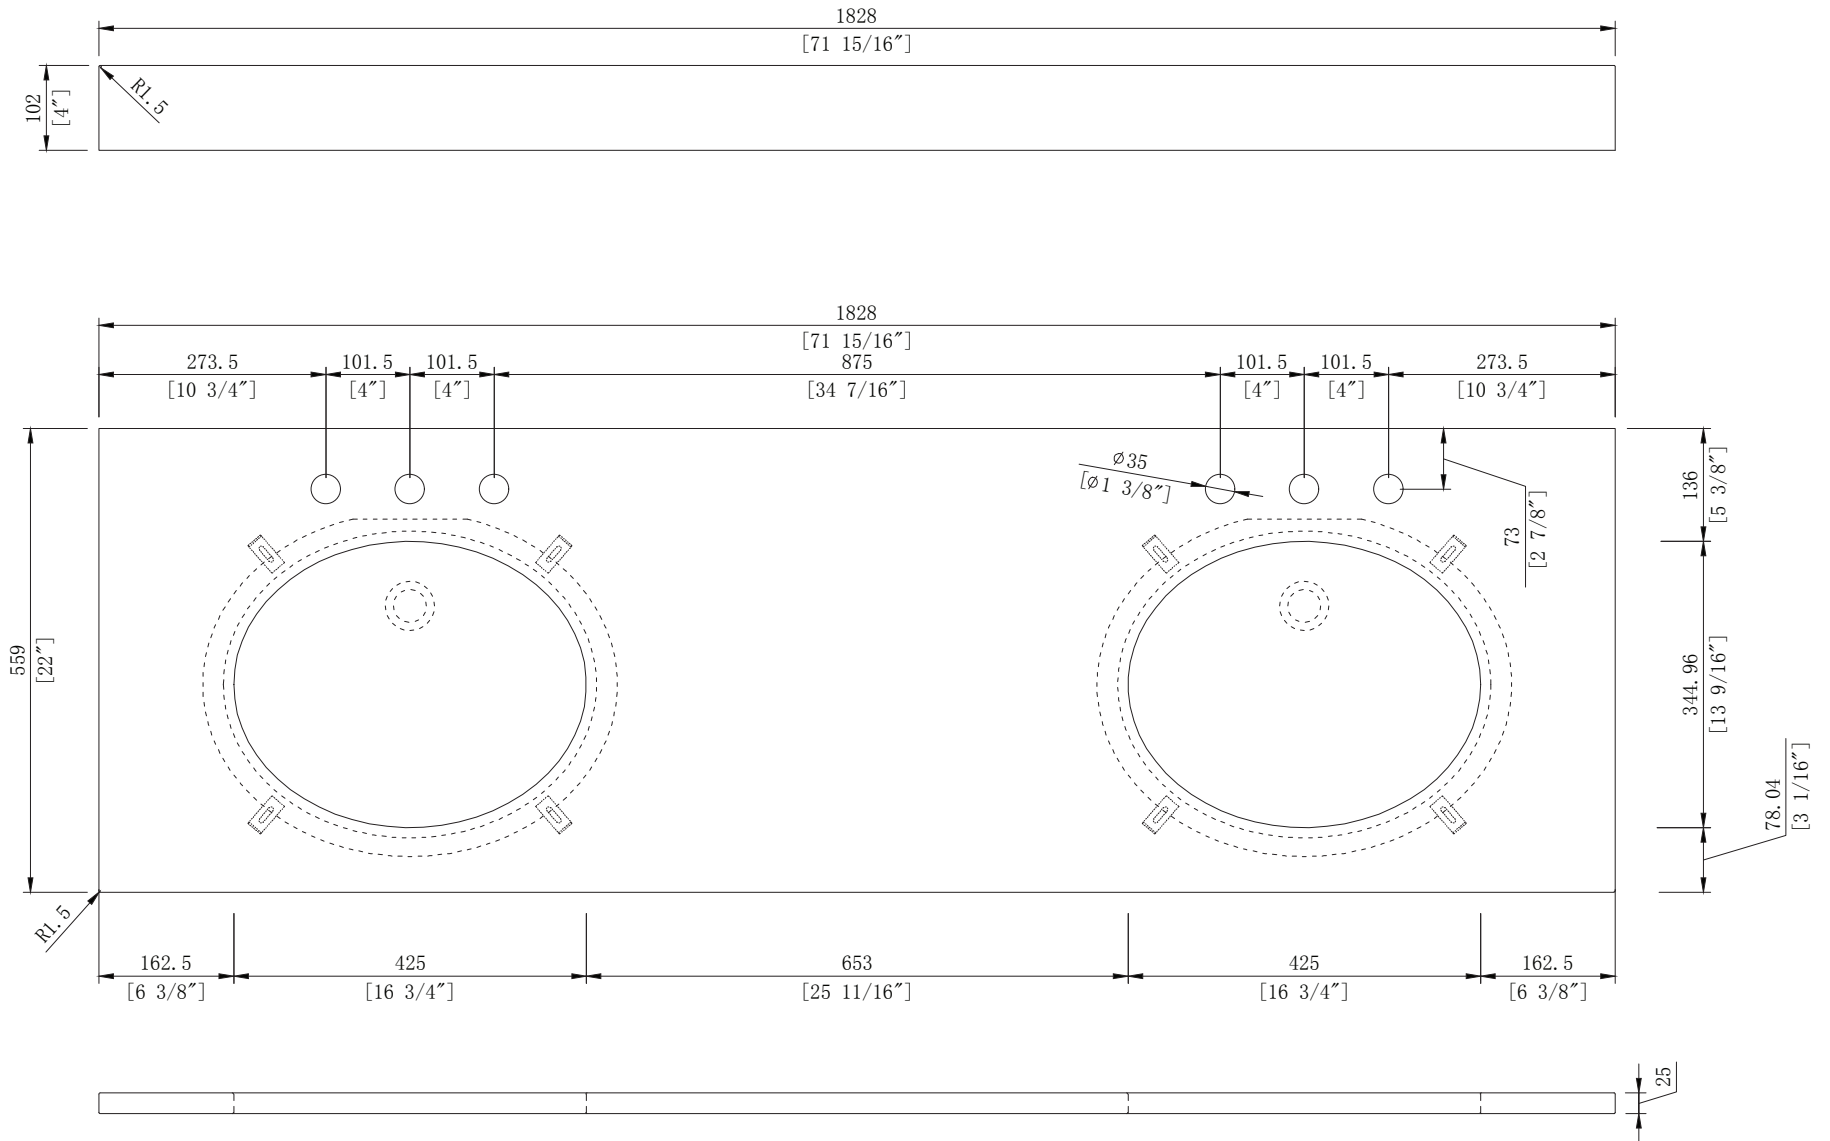

WATER CREATION

MODEL: CW-QUEEN72

MODEL: CW-QUEEN72

MODEL: CW-QUEEN72

MODEL: CW-QUEEN72

MODEL: F2-0013