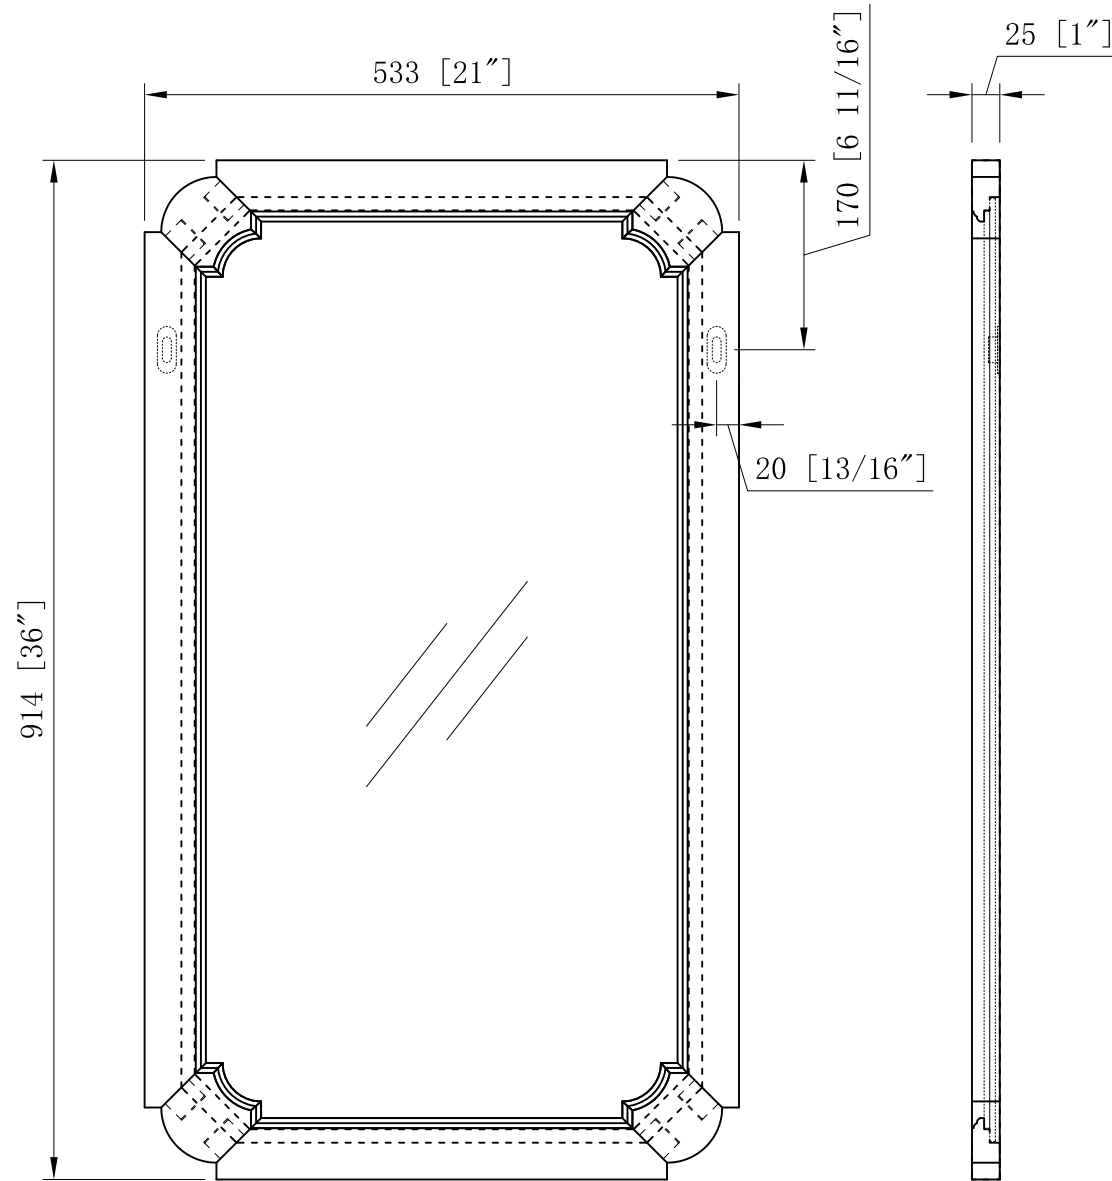

WATER CREATION

MODEL: CW-QUEEN48

MODEL: CW-QUEEN48

MODEL: CW-QUEEN48

MODEL: QUEEN-M-2136

MODEL: QUEEN-M-2136

MODEL: F2-0009