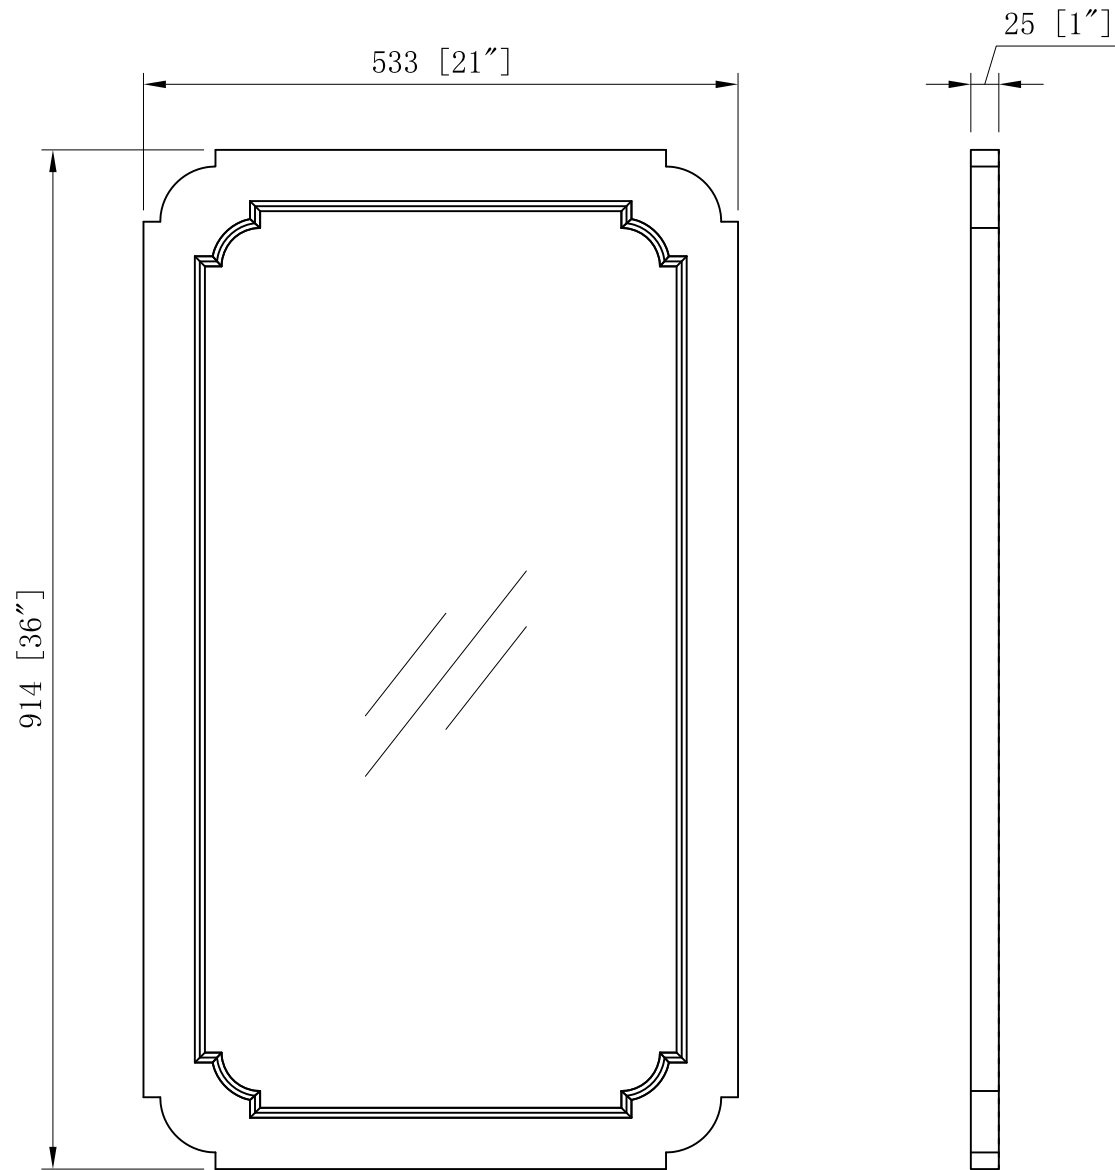

WATER CREATION

MODEL: CW-QUEEN48

MODEL: CW-QUEEN48

MODEL: CW-QUEEN48

MODEL: QUEEN-M-2136

MODEL: QUEEN-M-2136

MODEL: F2-0009