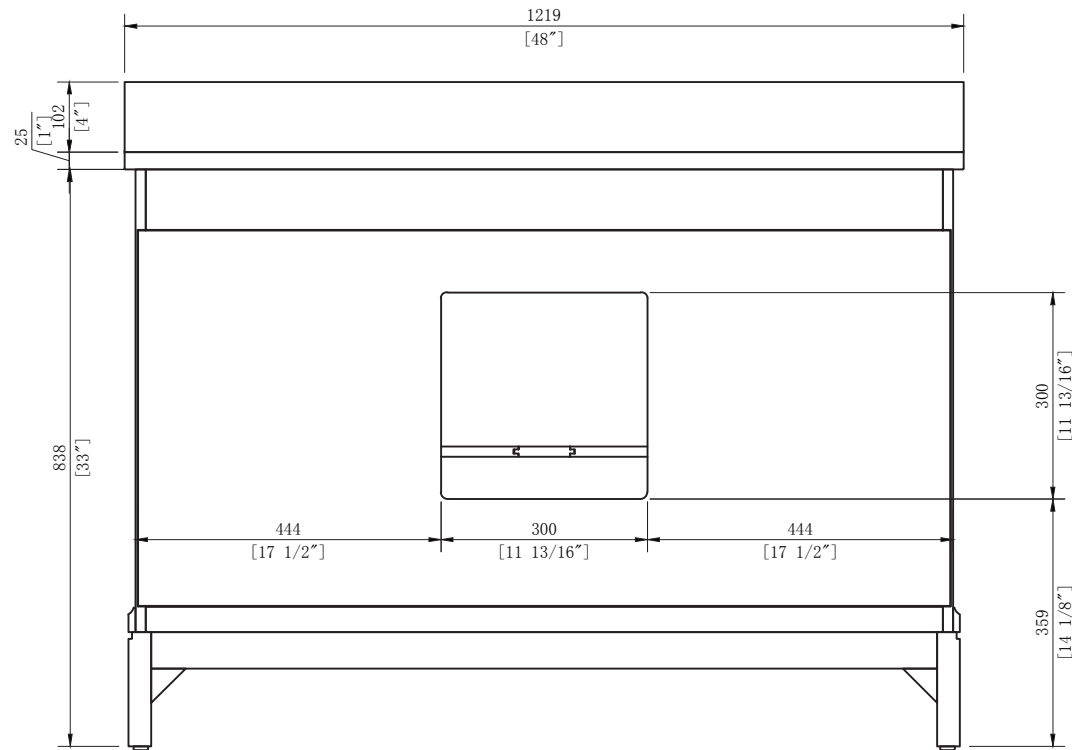

WATER CREATION

MODEL: CW-QUEEN48

MODEL: CW-QUEEN48

MODEL: CW-QUEEN48

MODEL: QUEEN-M-2136

MODEL: QUEEN-M-2136

MODEL: F2-0009