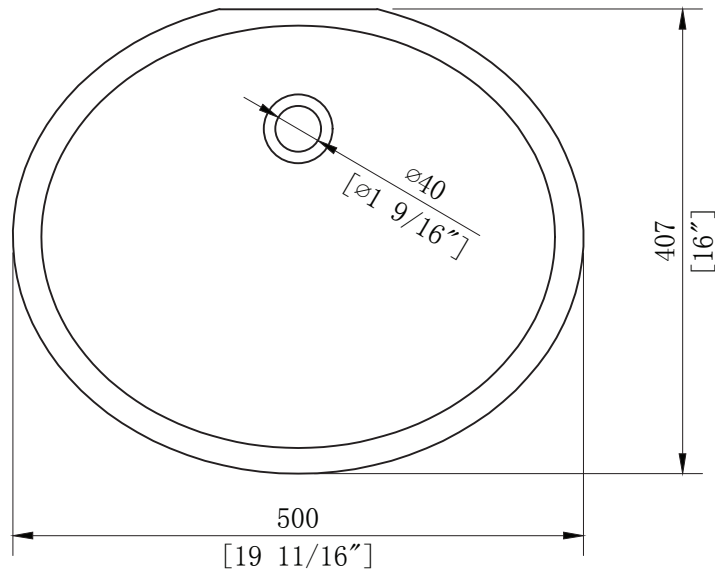

WATER CREATION

MODEL: CW-QUEEN48

MODEL: CW-QUEEN48

MODEL: CW-QUEEN48

MODEL: QUEEN-M-2136

MODEL: QUEEN-M-2136

MODEL: F2-0009