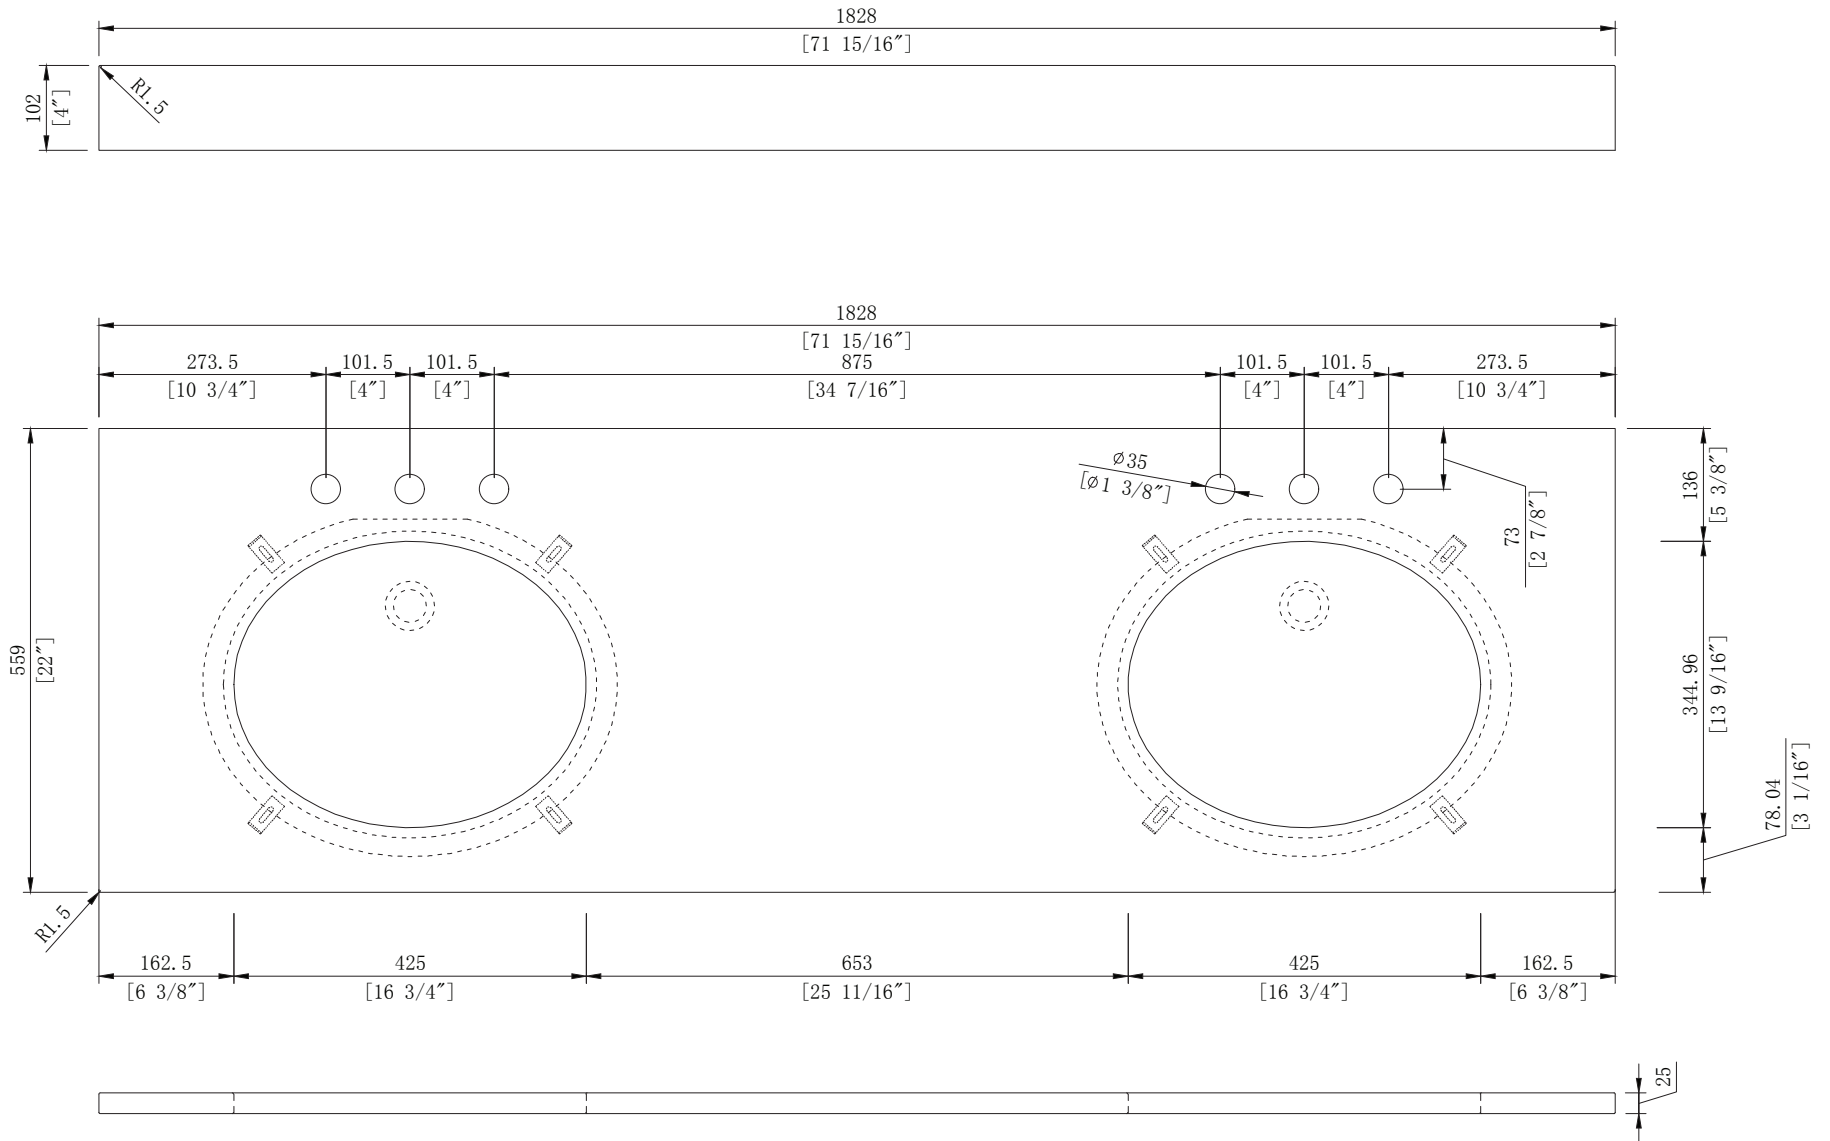

WATER CREATION

MODEL: CW-QUEEN72

MODEL: CW-QUEEN72

MODEL: CW-QUEEN72

MODEL: CW-QUEEN72