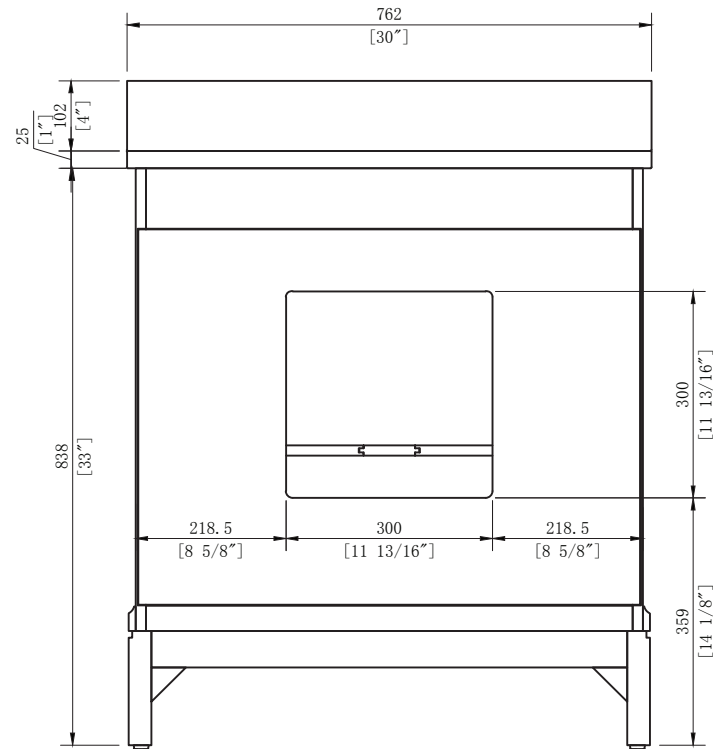

WATER CREATION

MODEL: CW-QUEEN30

MODEL: CW-QUEEN30

MODEL: CW-QUEEN30

MODEL: CW-QUEEN30

MODEL: F2-0013