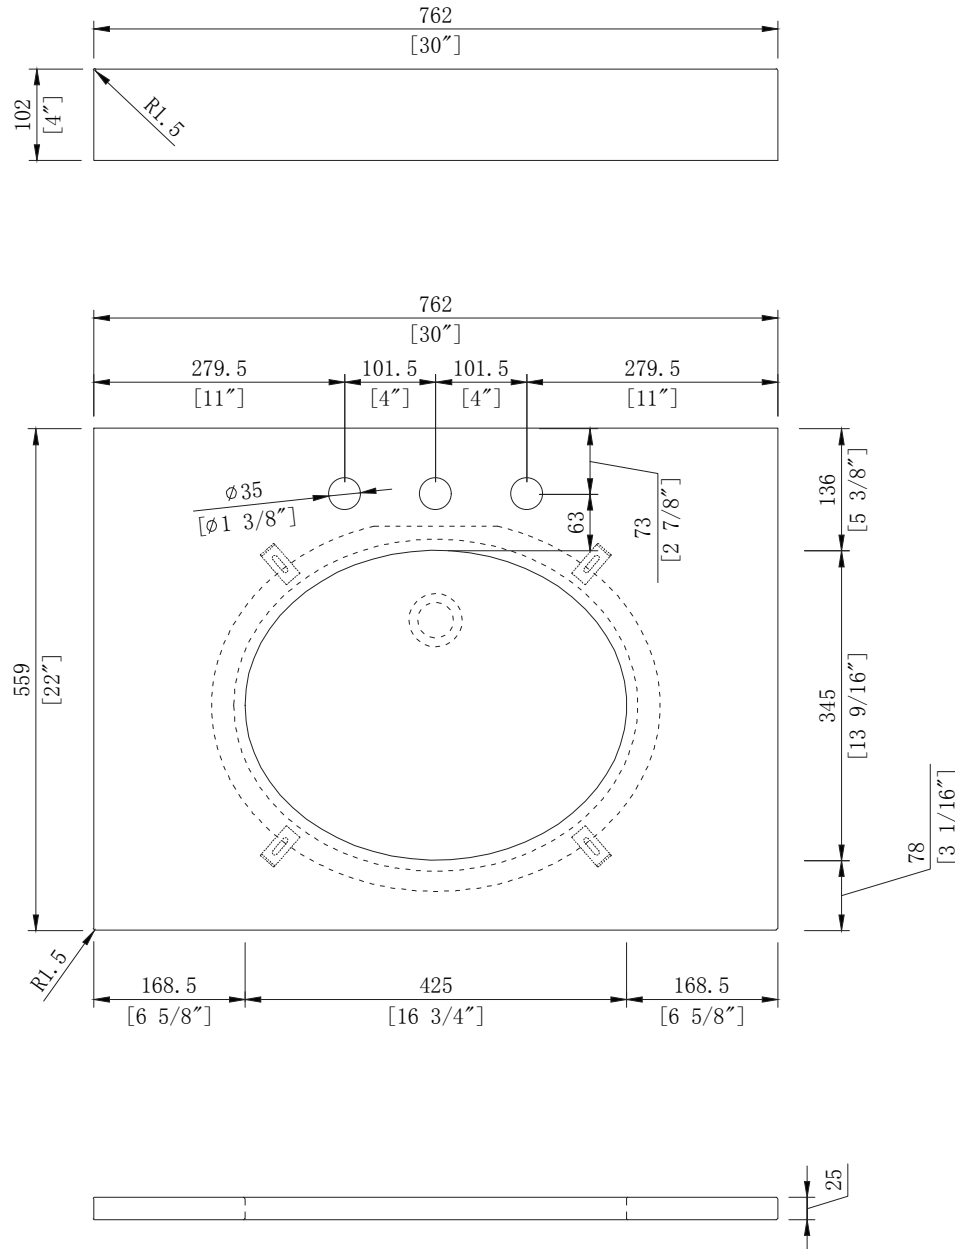

WATER CREATION

MODEL: CW-QUEEN30

MODEL: CW-QUEEN30

MODEL: CW-QUEEN30

MODEL: CW-QUEEN30

MODEL: F2-0013