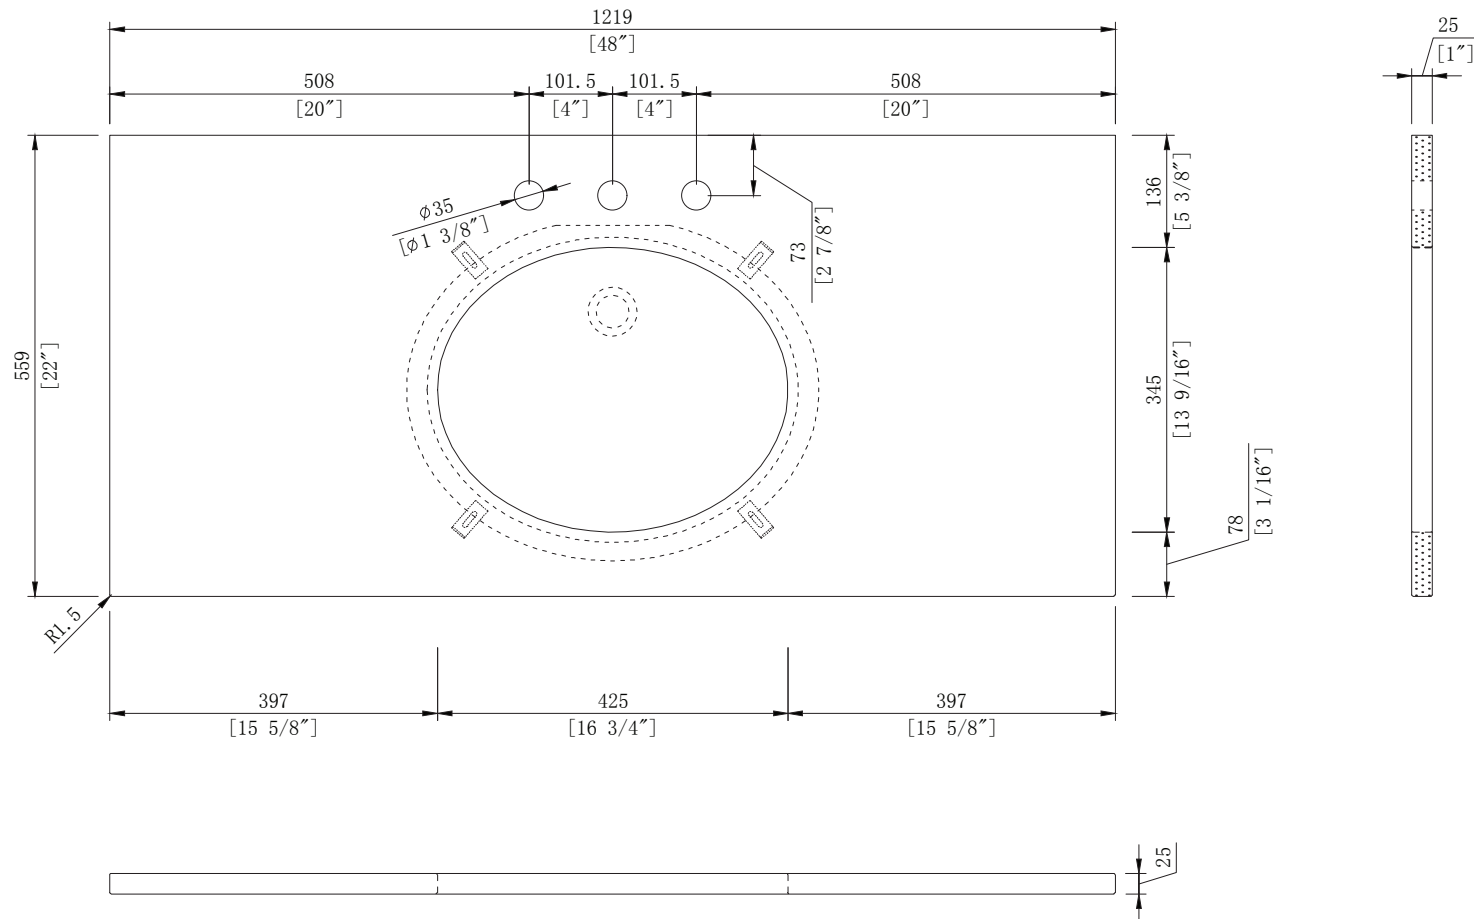

WATER CREATION

MODEL: CW-QUEEN48

MODEL: CW-QUEEN48

MODEL: CW-QUEEN48

MODEL: CW-QUEEN48

MODEL: QUEEN-M-2136

MODEL: QUEEN-M-2136