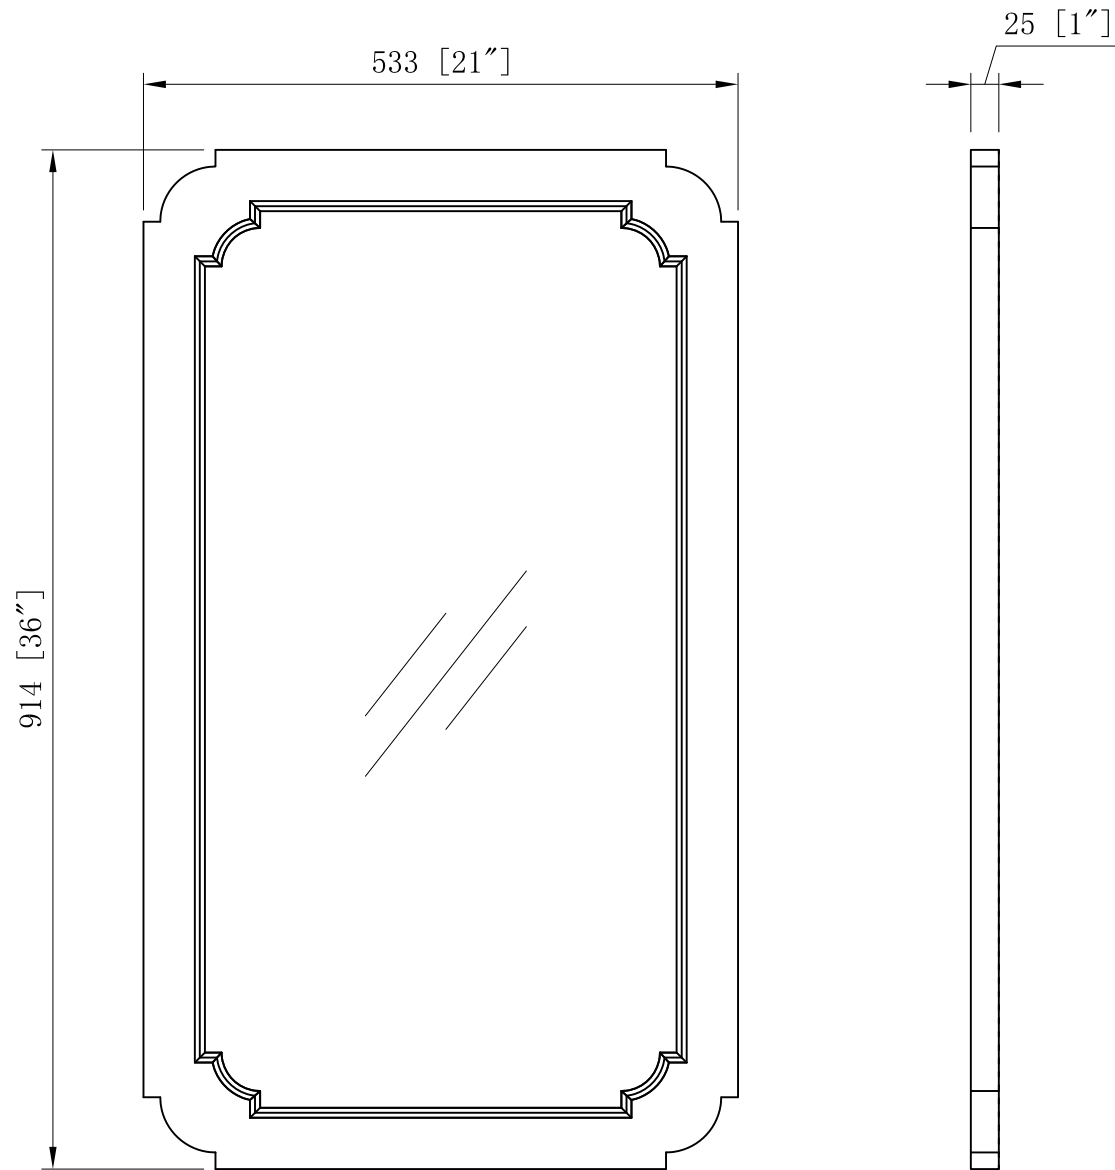

WATER CREATION

MODEL: CW-QUEEN48

MODEL: CW-QUEEN48

MODEL: CW-QUEEN48

MODEL: CW-QUEEN48

MODEL: QUEEN-M-2136

MODEL: QUEEN-M-2136