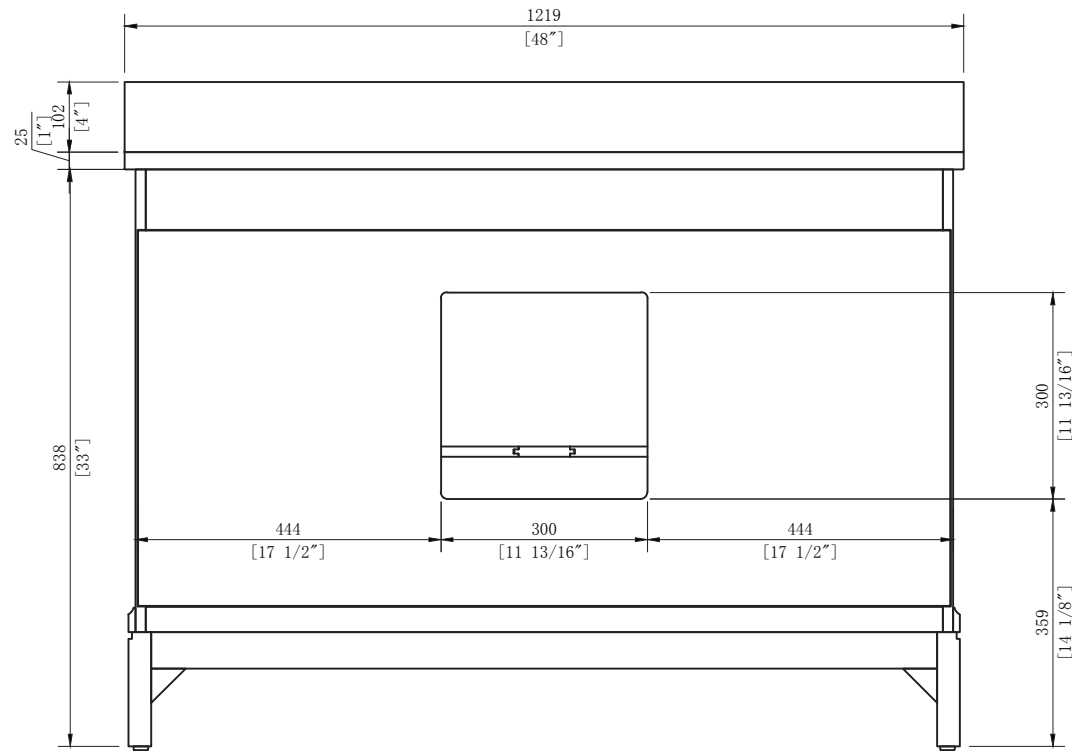

WATER CREATION

MODEL: CW-QUEEN48

MODEL: CW-QUEEN48

MODEL: CW-QUEEN48

MODEL: CW-QUEEN48

MODEL: QUEEN-M-2136

MODEL: QUEEN-M-2136