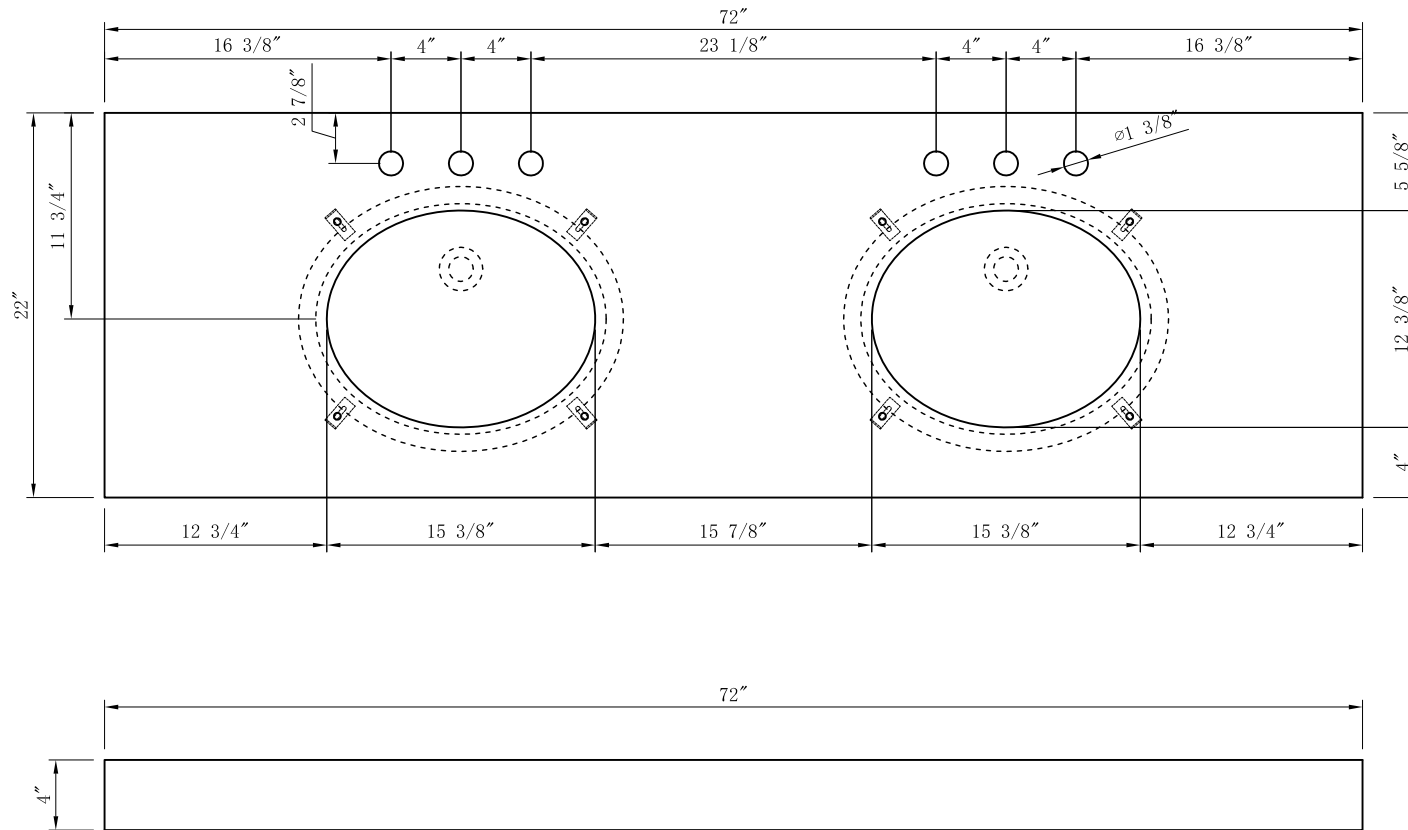

MODEL: EMPIRE72 EMBASSY72

TOP VIEW

3D VIEW

FRONT VIEW

SIDE VIEW

MODEL: EMPIRE72 EMBASSY72

MODEL: EMPIRE72 EMBASSY72

TOP VIEW

3D VIEW

FRONT VIEW

SIDE VIEW

BACK VIEW

MODEL: F2-0013

MODEL: PS-0001