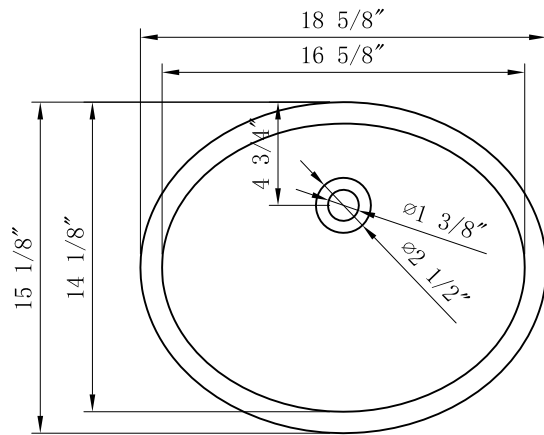

MODEL: EMPIRE60 EMBASSY60

TOP VIEW

3D VIEW

FRONT VIEW

SIDE VIEW

MODEL: EMPIRE60 EMBASSY60

MODEL: EMPIRE60 EMBASSY60

TOP VIEW

3D VIEW

FRONT VIEW

SIDE VIEW

BACK VIEW

MODEL: PS-0001