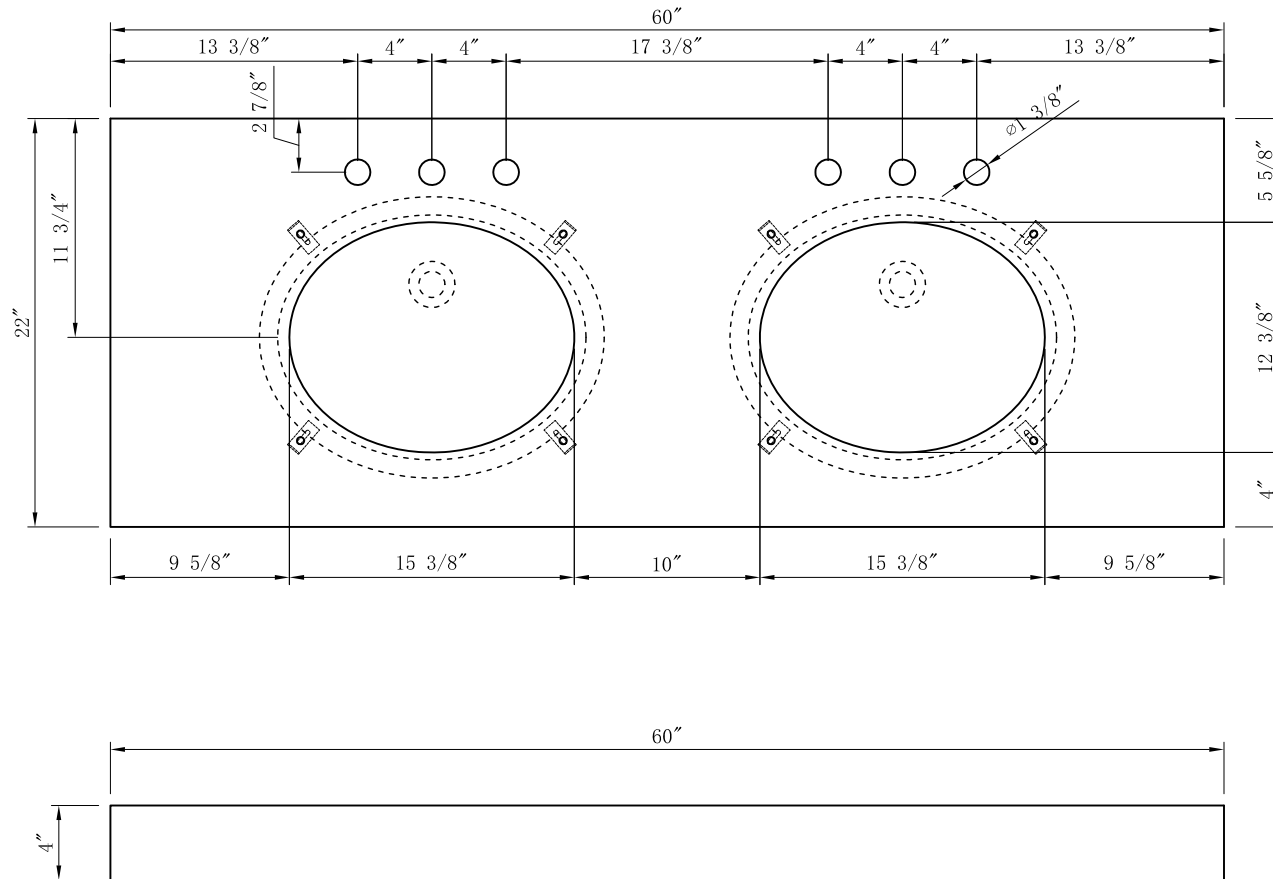

MODEL: EMPIRE60 EMBASSY60

TOP VIEW

3D VIEW

FRONT VIEW

SIDE VIEW

MODEL: EMPIRE60 EMBASSY60

MODEL: EMPIRE60 EMBASSY60

TOP VIEW

3D VIEW

FRONT VIEW

SIDE VIEW

BACK VIEW

MODEL: PS-0001