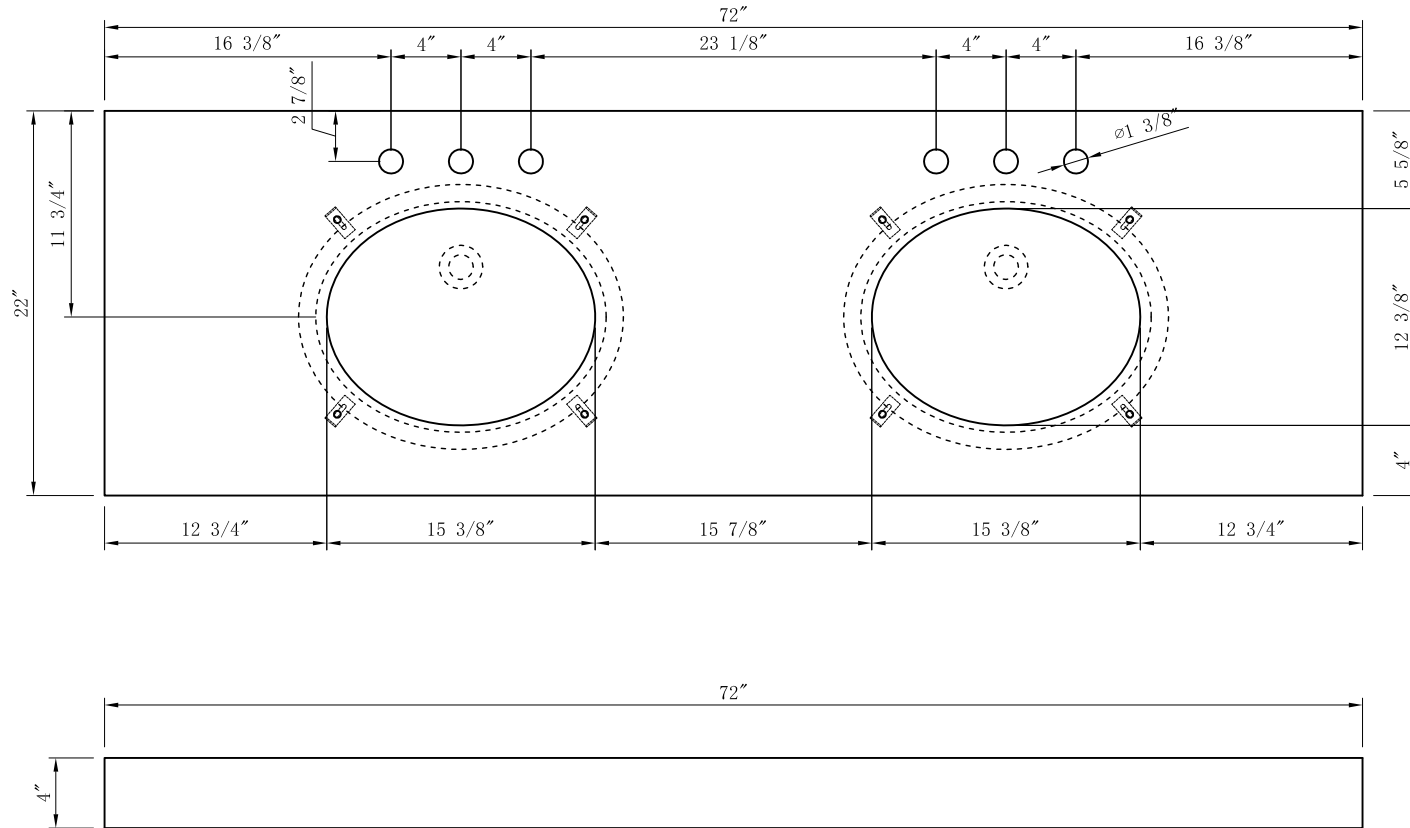

MODEL: EMPIRE72 EMBASSY72

TOP VIEW

3D VIEW

FRONT VIEW

SIDE VIEW

MODEL: EMPIRE72 EMBASSY72

MODEL: EMPIRE72 EMBASSY72

TOP VIEW

3D VIEW

FRONT VIEW

SIDE VIEW

BACK VIEW

MODEL: EMPIRE-M-1824

MODEL: F2-0012

MODEL: PS-0001