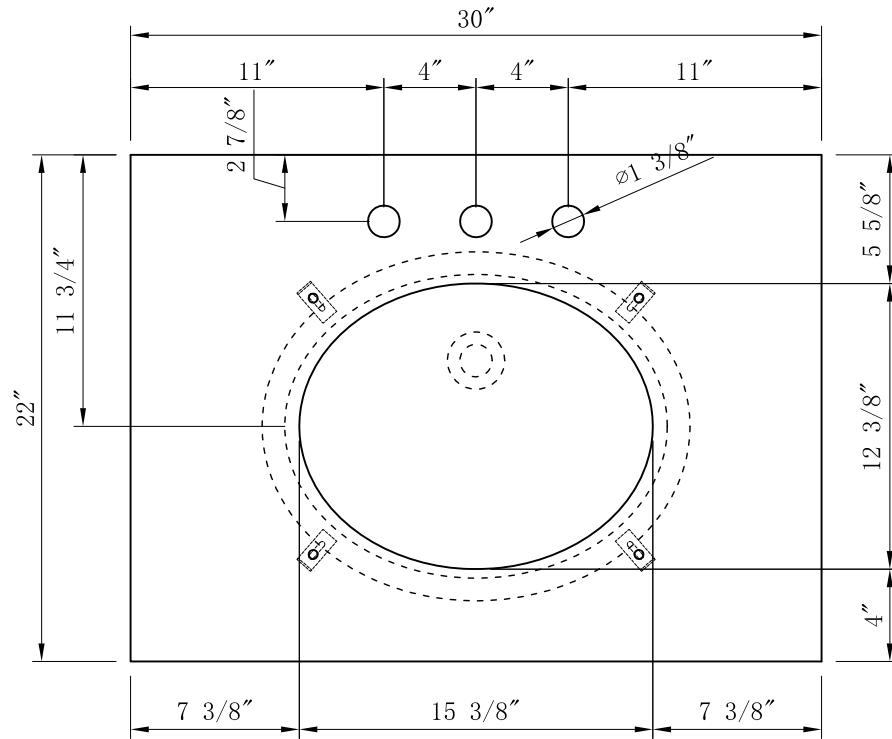

MODEL: EMPIRE30 EMBASSY30

TOP VIEW

3D VIEW

FRONT VIEW

SIDE VIEW

MODEL: EMPIRE30 EMBASSY30

MODEL: EMPIRE30 EMBASSY30

TOP VIEW

3D VIEW

FRONT VIEW

SIDE VIEW

BACK VIEW

MODEL: EMPIRE-M-1824

MODEL: F2-0012

MODEL: PS-0001