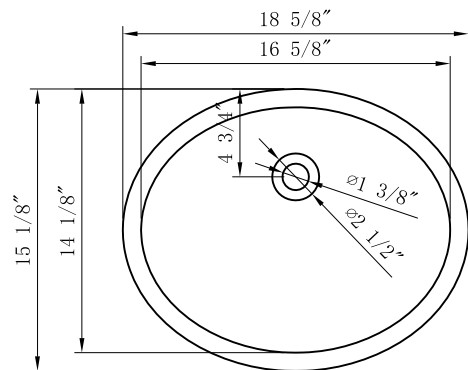

MODEL: EMPIRE30 EMBASSY30

TOP VIEW

3D VIEW

FRONT VIEW

SIDE VIEW

MODEL: EMPIRE30 EMBASSY30

MODEL: EMPIRE30 EMBASSY30

TOP VIEW

3D VIEW

FRONT VIEW

SIDE VIEW

BACK VIEW

MODEL: EMPIRE-M-1824

MODEL: F2-0012

MODEL: PS-0001