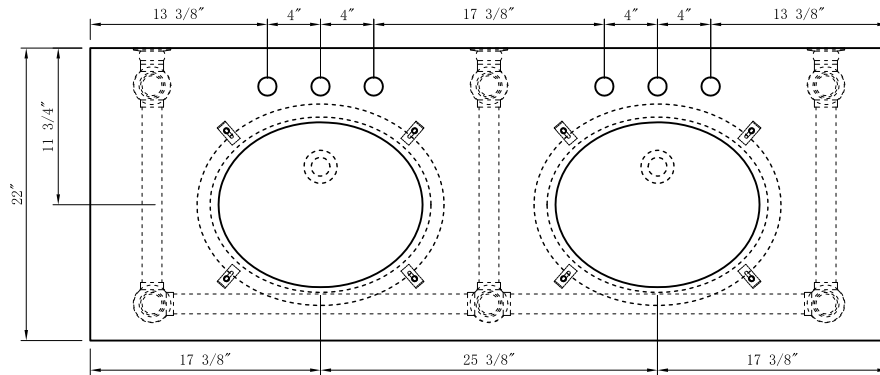

**MODEL: EMPIRE60 EMBASSY60**

TOP VIEW

3D VIEW

FRONT VIEW

SIDE VIEW

MODEL: PS-0001