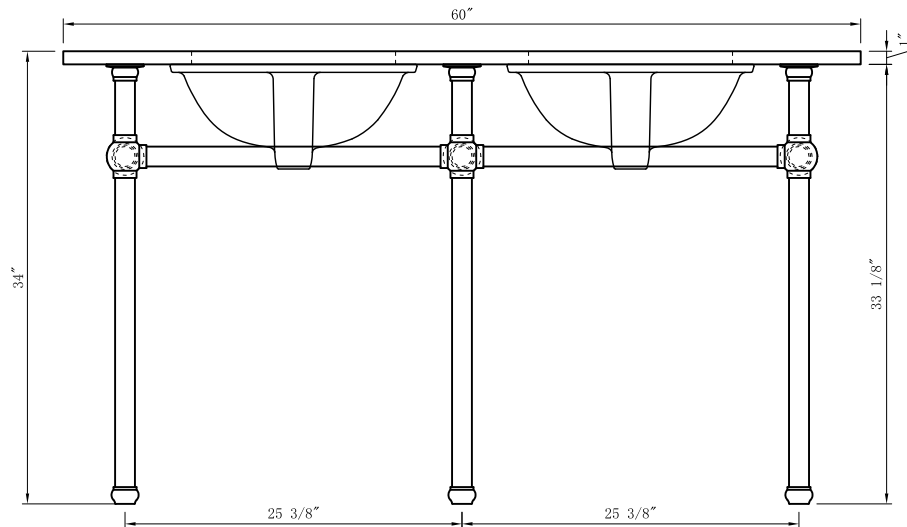

**MODEL: EMPIRE60 EMBASSY60**

TOP VIEW

3D VIEW

FRONT VIEW

SIDE VIEW

MODEL: PS-0001