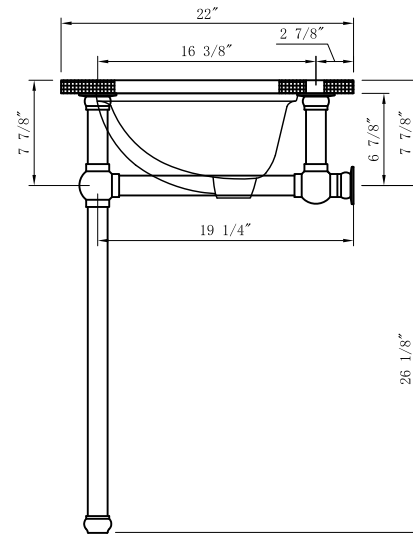

WATER CREATION

MODEL: EMPIRE60 EMBASSY60

TOP VIEW

3D VIEW

FRONT VIEW

SIDE VIEW

MODEL: EMPIRE60 EMBASSY60

MODEL: EMPIRE60 EMBASSY60

TOP VIEW

3D VIEW

FRONT VIEW

SIDE VIEW

BACK VIEW

MODEL: F2-0013

MODEL: PS-0001