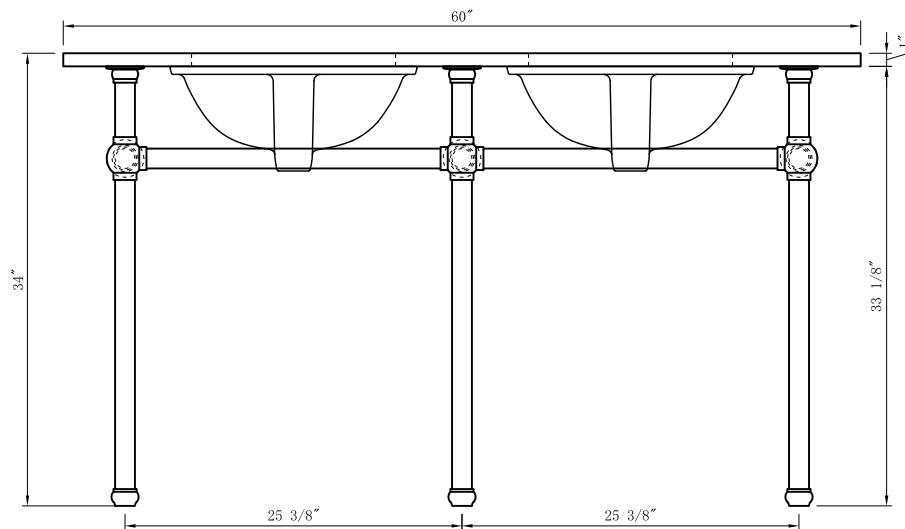

WATER CREATION

MODEL: EMPIRE60 EMBASSY60

TOP VIEW

3D VIEW

FRONT VIEW

SIDE VIEW

MODEL: EMPIRE60 EMBASSY60

MODEL: EMPIRE60 EMBASSY60

TOP VIEW

3D VIEW

FRONT VIEW

SIDE VIEW

BACK VIEW

MODEL: F2-0013

MODEL: PS-0001