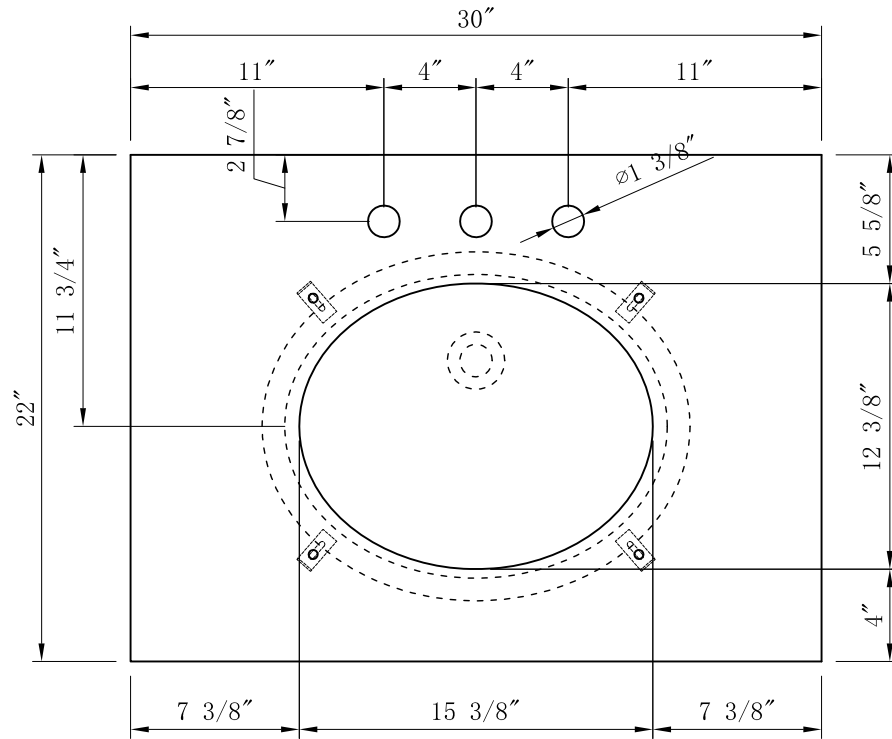

MODEL: EMPIRE30 EMBASSY30

TOP VIEW

3D VIEW

FRONT VIEW

SIDE VIEW

MODEL: EMPIRE30 EMBASSY30

MODEL: EMPIRE30 EMBASSY30

TOP VIEW

3D VIEW

FRONT VIEW

SIDE VIEW

BACK VIEW

MODEL: EMPIRE-M-1824

MODEL: F2-0013

MODEL: PS-0001