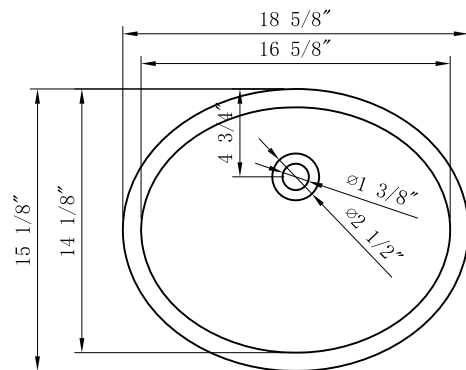

MODEL: EMPIRE30 EMBASSY30

TOP VIEW

3D VIEW

FRONT VIEW

SIDE VIEW

MODEL: EMPIRE30 EMBASSY30

MODEL: EMPIRE30 EMBASSY30

TOP VIEW

3D VIEW

FRONT VIEW

SIDE VIEW

BACK VIEW

MODEL: EMPIRE-M-1824

MODEL: F2-0013

MODEL: PS-0001