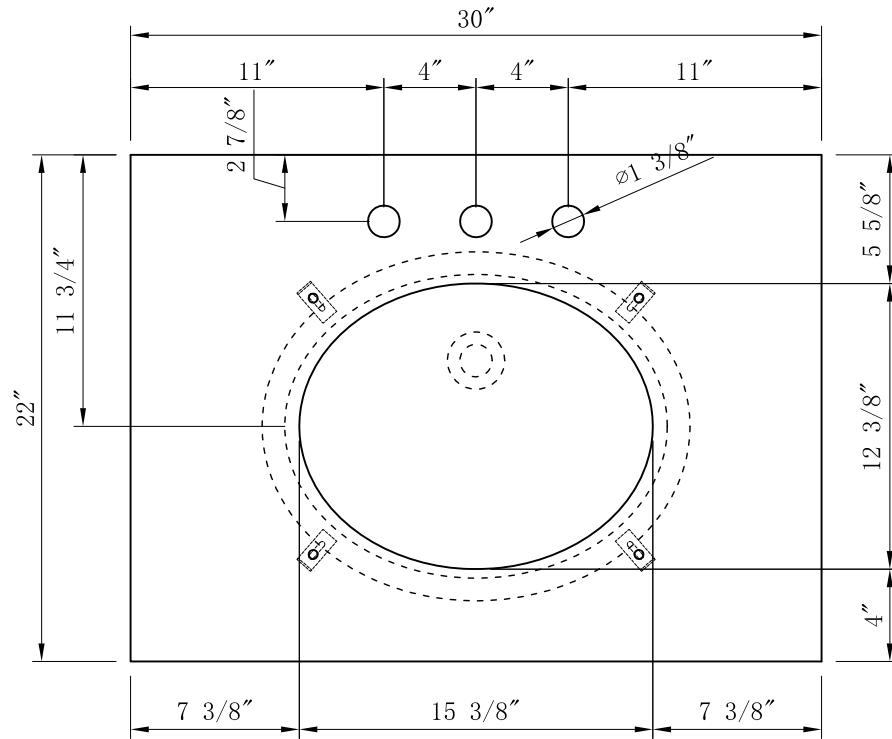

MODEL: EMPIRE30 EMBASSY30

TOP VIEW

3D VIEW

FRONT VIEW

SIDE VIEW

MODEL: EMPIRE30 EMBASSY30

MODEL: EMPIRE30 EMBASSY30

TOP VIEW

3D VIEW

FRONT VIEW

SIDE VIEW

BACK VIEW

MODEL: F2-0013

MODEL: PS-0001