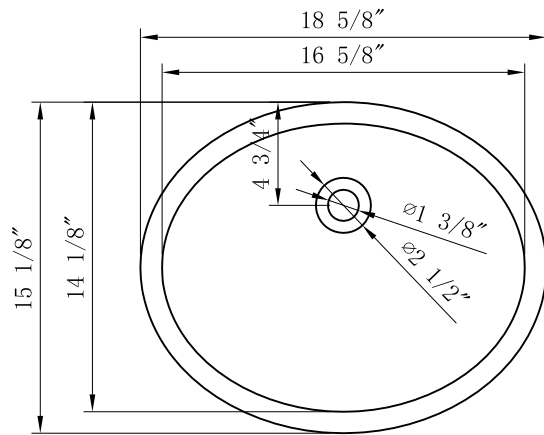

**MODEL: EMPIRE60 EMBASSY60**

TOP VIEW

3D VIEW

FRONT VIEW

SIDE VIEW

MODEL: EMPIRE60 EMBASSY60

MODEL: EMPIRE60 EMBASSY60

TOP VIEW

3D VIEW

FRONT VIEW

SIDE VIEW

BACK VIEW

MODEL: F2-0013

MODEL: PS-0001