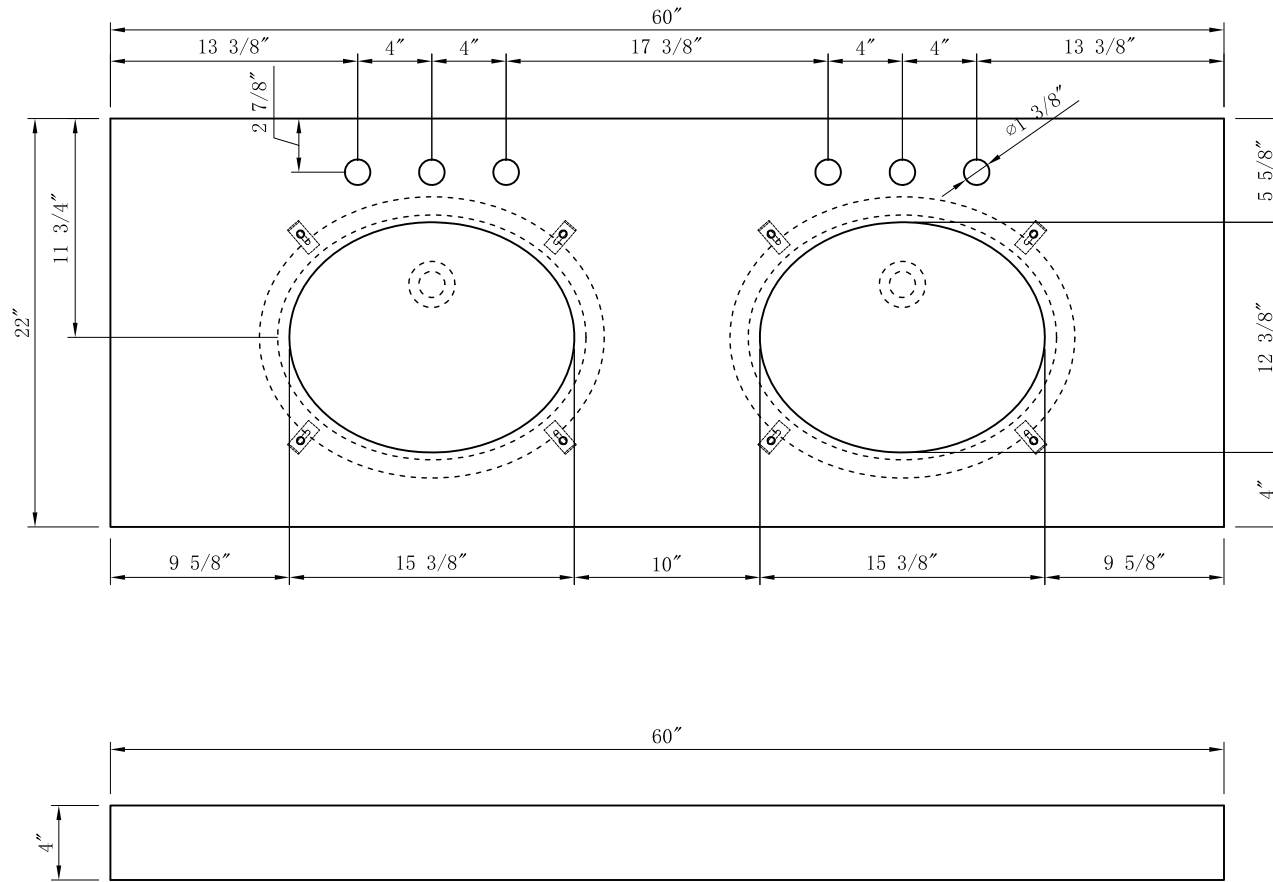

**MODEL: EMPIRE60 EMBASSY60**

TOP VIEW

3D VIEW

FRONT VIEW

SIDE VIEW

MODEL: EMPIRE60 EMBASSY60

MODEL: EMPIRE60 EMBASSY60

TOP VIEW

3D VIEW

FRONT VIEW

SIDE VIEW

BACK VIEW

MODEL: F2-0013

MODEL: PS-0001