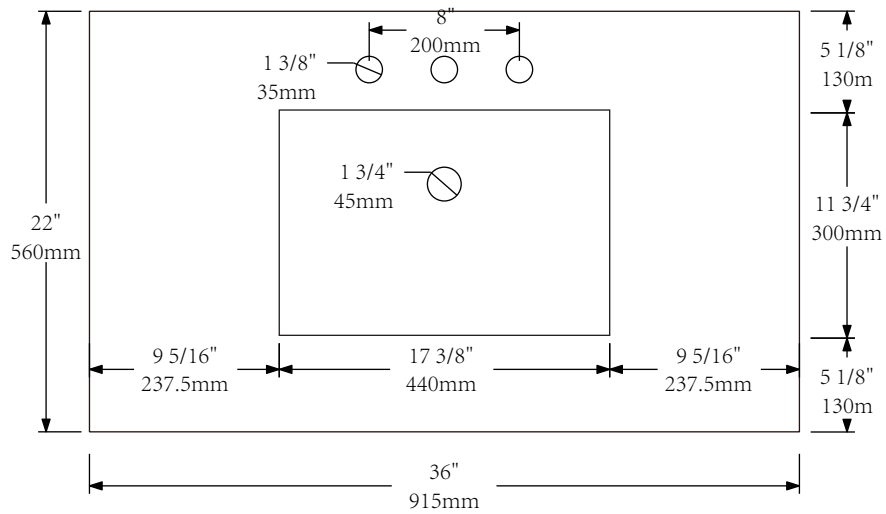

MODEL: ELIZABETH36

FRONT VIEW

SIDE VIEW

BACK VIEW

WATER CREATION

MODEL: ELIZABETH36

MODEL: F2-0009