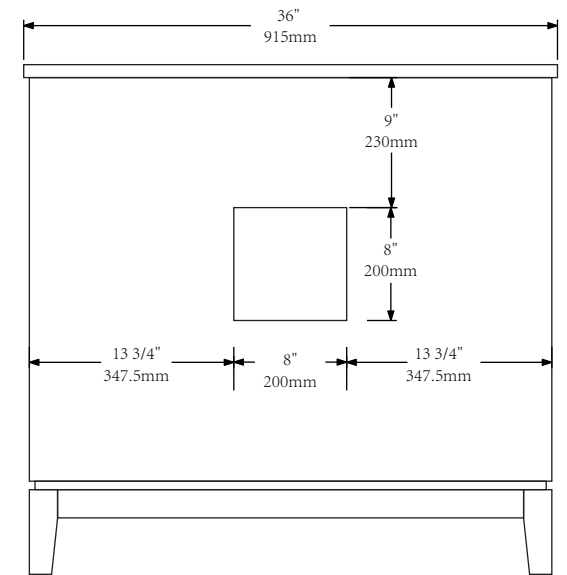

MODEL: ELIZABETH36

FRONT VIEW

SIDE VIEW

BACK VIEW

WATER CREATION

MODEL: ELIZABETH36

MODEL: F2-0009