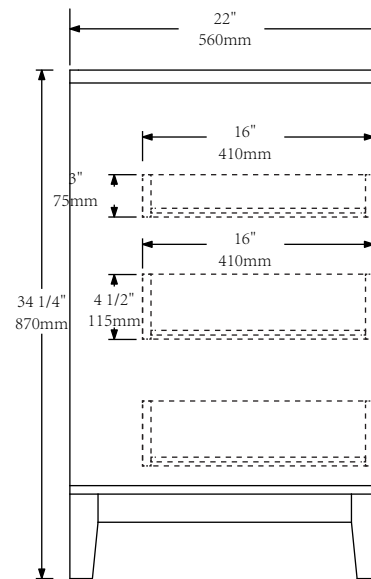

MODEL: ELIZABETH36

FRONT VIEW

SIDE VIEW

BACK VIEW

WATER CREATION

MODEL: ELIZABETH36

MODEL: F2-0009