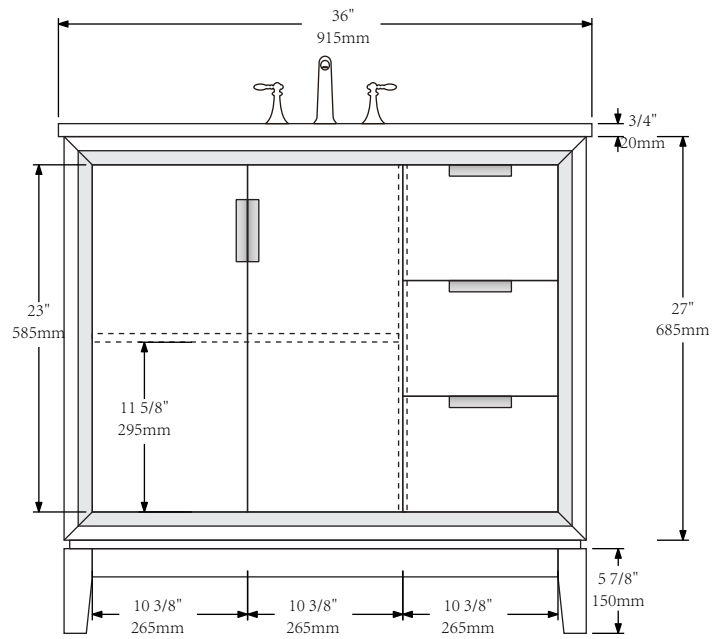

MODEL: ELIZABETH36

FRONT VIEW

SIDE VIEW

BACK VIEW

WATER CREATION

MODEL: ELIZABETH36

MODEL: F2-0009