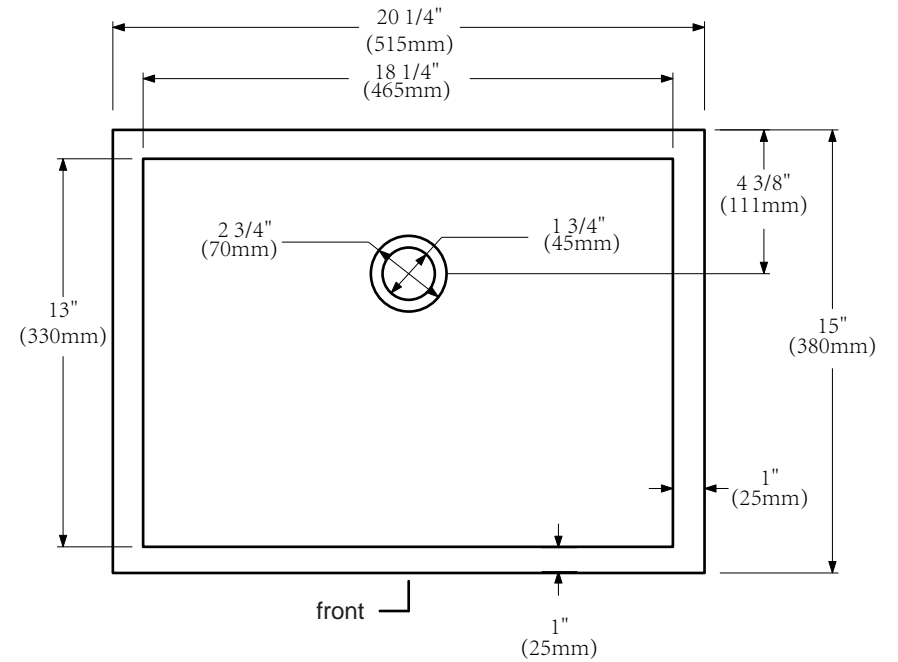

MODEL: ELIZABETH36

FRONT VIEW

SIDE VIEW

BACK VIEW

WATER CREATION

MODEL: ELIZABETH36

MODEL: F2-0009