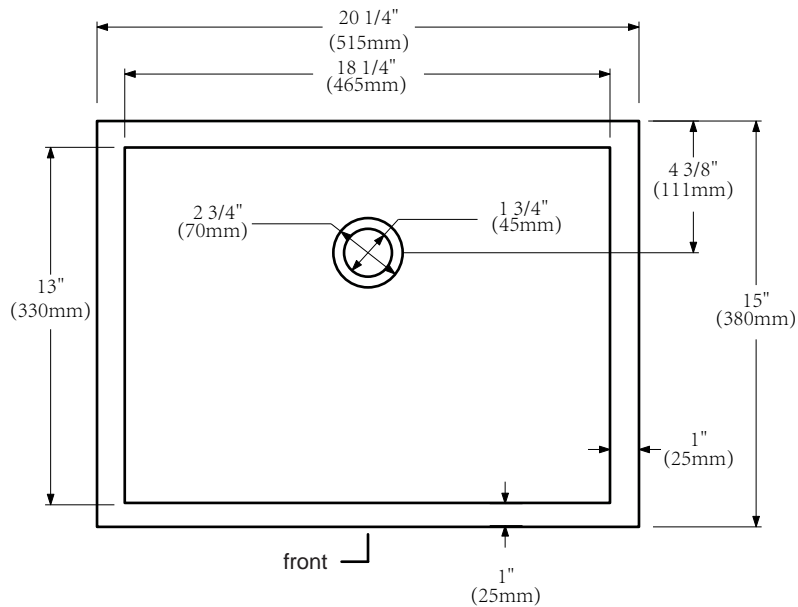

MODEL: ELIZABETH72

FRONT VIEW

BACK VIEW

SIDE VIEW

WATER CREATION

# MODEL: ELIZABETH72

MODEL: F2-0012