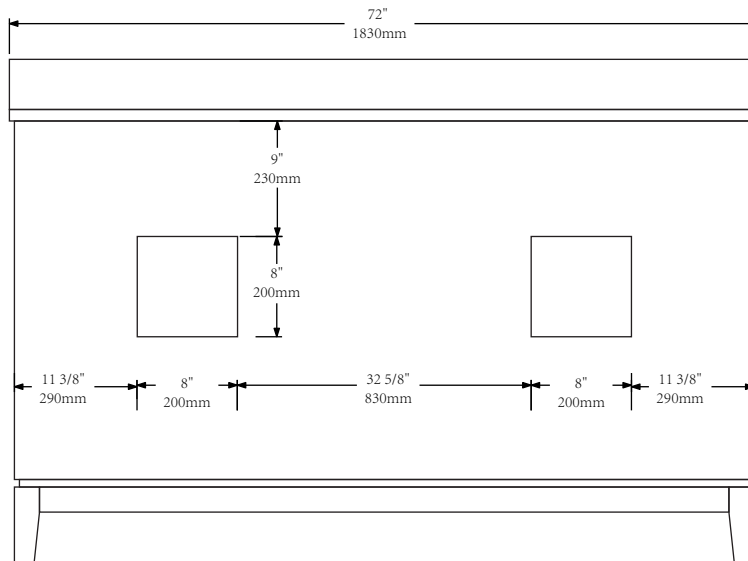

MODEL: ELIZABETH72

FRONT VIEW

BACK VIEW

SIDE VIEW

WATER CREATION

# MODEL: ELIZABETH72

MODEL: F2-0012