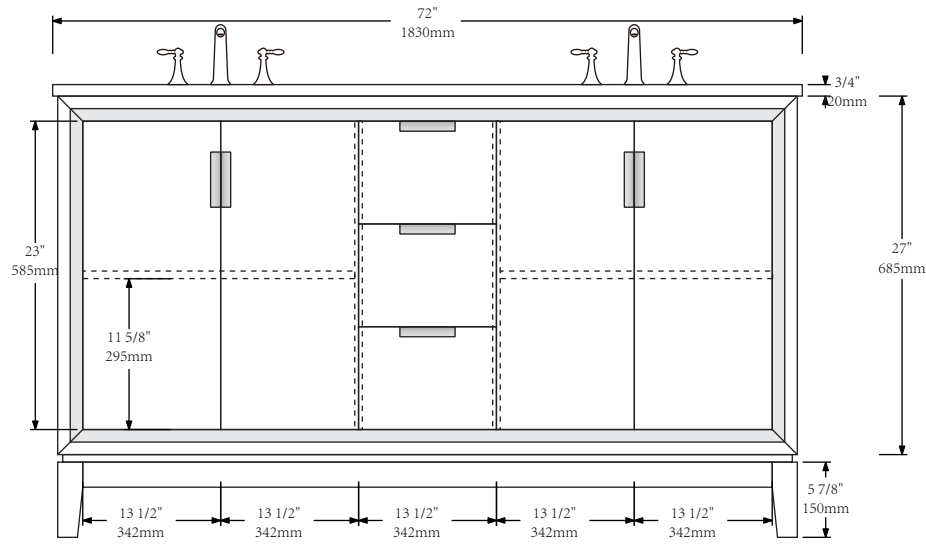

MODEL: ELIZABETH72

FRONT VIEW

BACK VIEW

SIDE VIEW

WATER CREATION

# MODEL: ELIZABETH72

MODEL: F2-0012