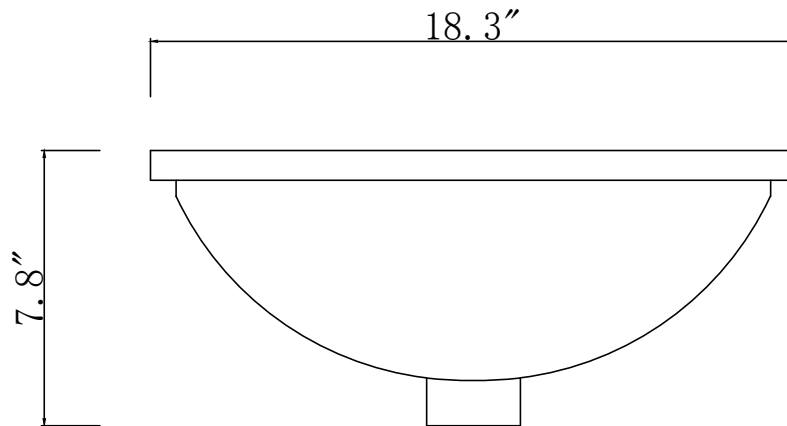

MODEL: DERBY24

MODEL: DERBY24

MODEL: DERBY24

WATER CREATION

MODEL: OVL-M-2130