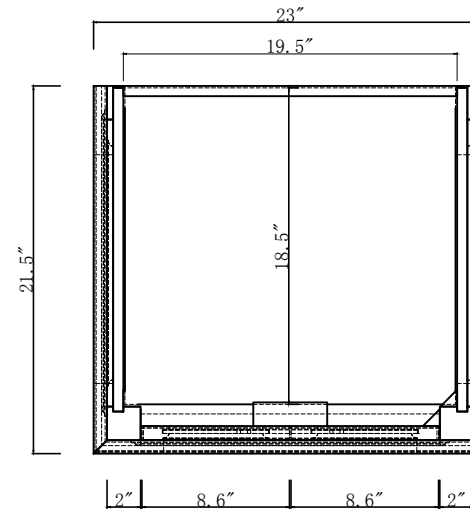

MODEL: DERBY24

MODEL: DERBY24

MODEL: DERBY24

WATER CREATION

MODEL: OVL-M-2130