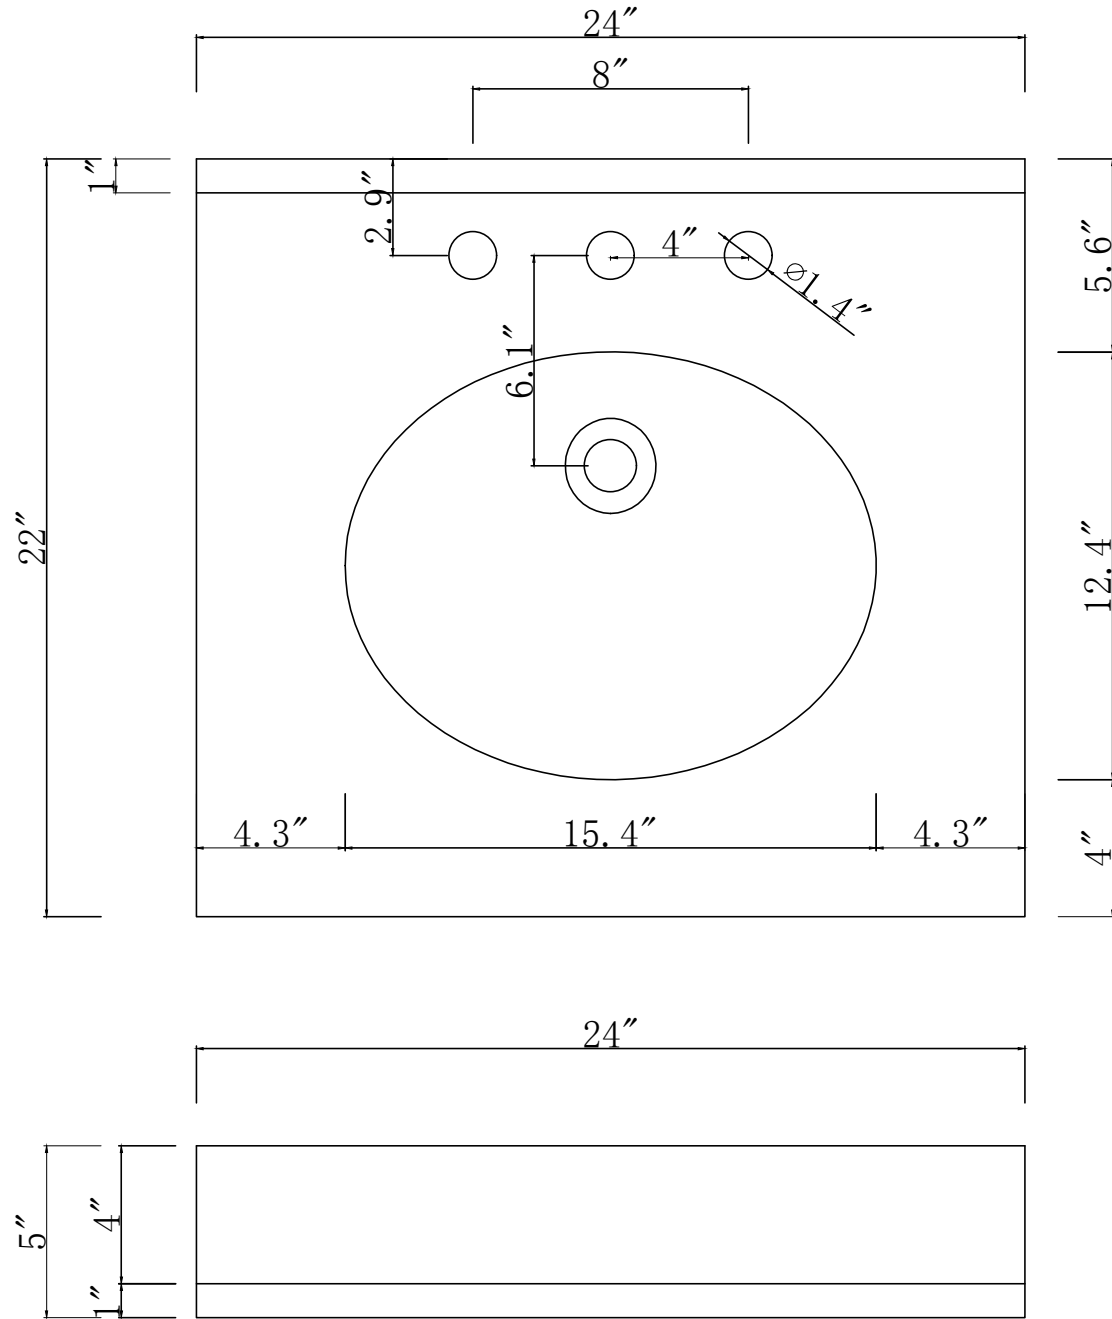

MODEL: DERBY24

MODEL: DERBY24

MODEL: DERBY24

WATER CREATION

MODEL: OVL-M-2130