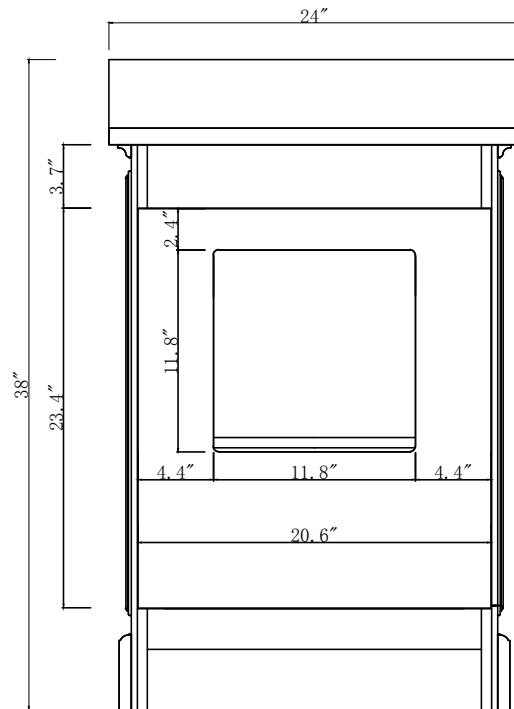

MODEL: DERBY24

MODEL: DERBY24

MODEL: DERBY24

WATER CREATION

MODEL: OVL-M-2130