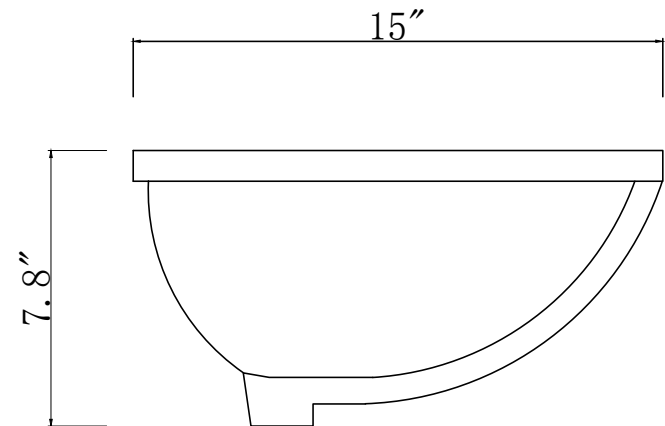

MODEL: DERBY24

MODEL: DERBY24

MODEL: DERBY24

WATER CREATION

MODEL: OVL-M-2130