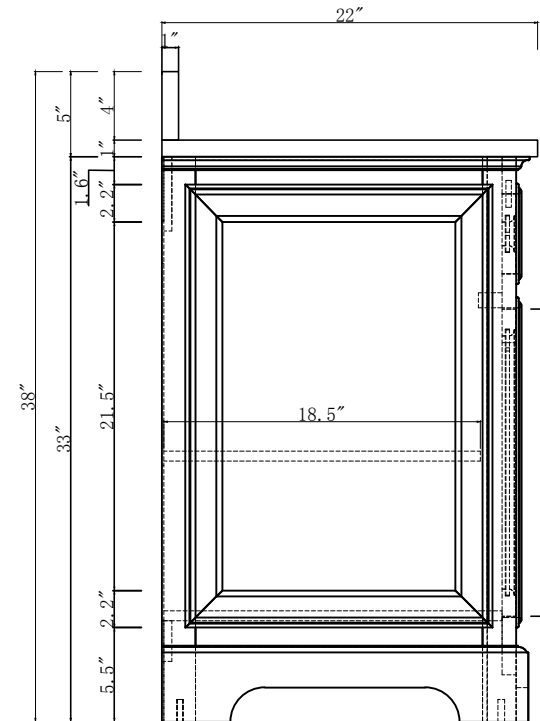

MODEL: DERBY24

MODEL: DERBY24

MODEL: DERBY24

WATER CREATION

MODEL: OVL-M-2130