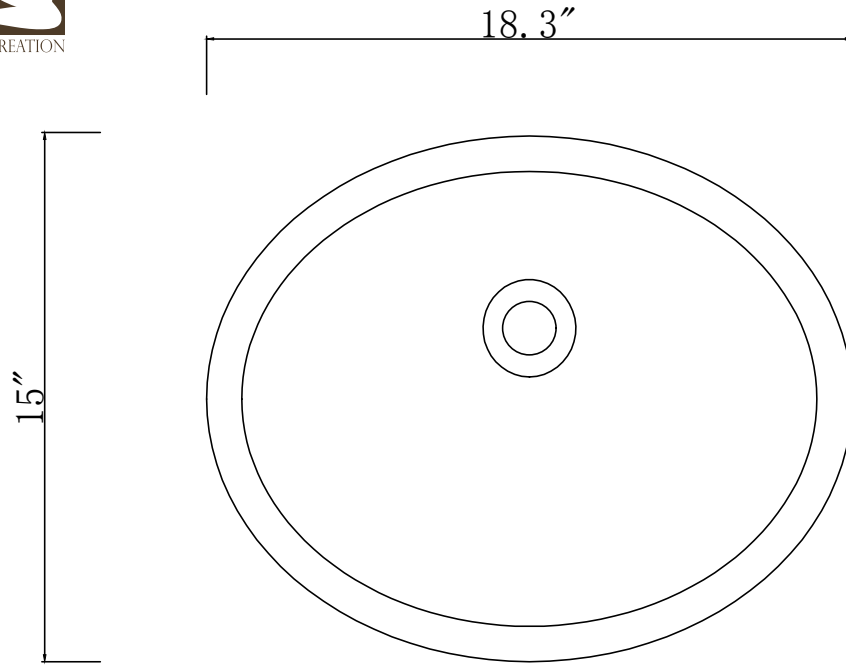

MODEL: DERBY24

MODEL: DERBY24

MODEL: DERBY24

WATER CREATION

MODEL: OVL-M-2130