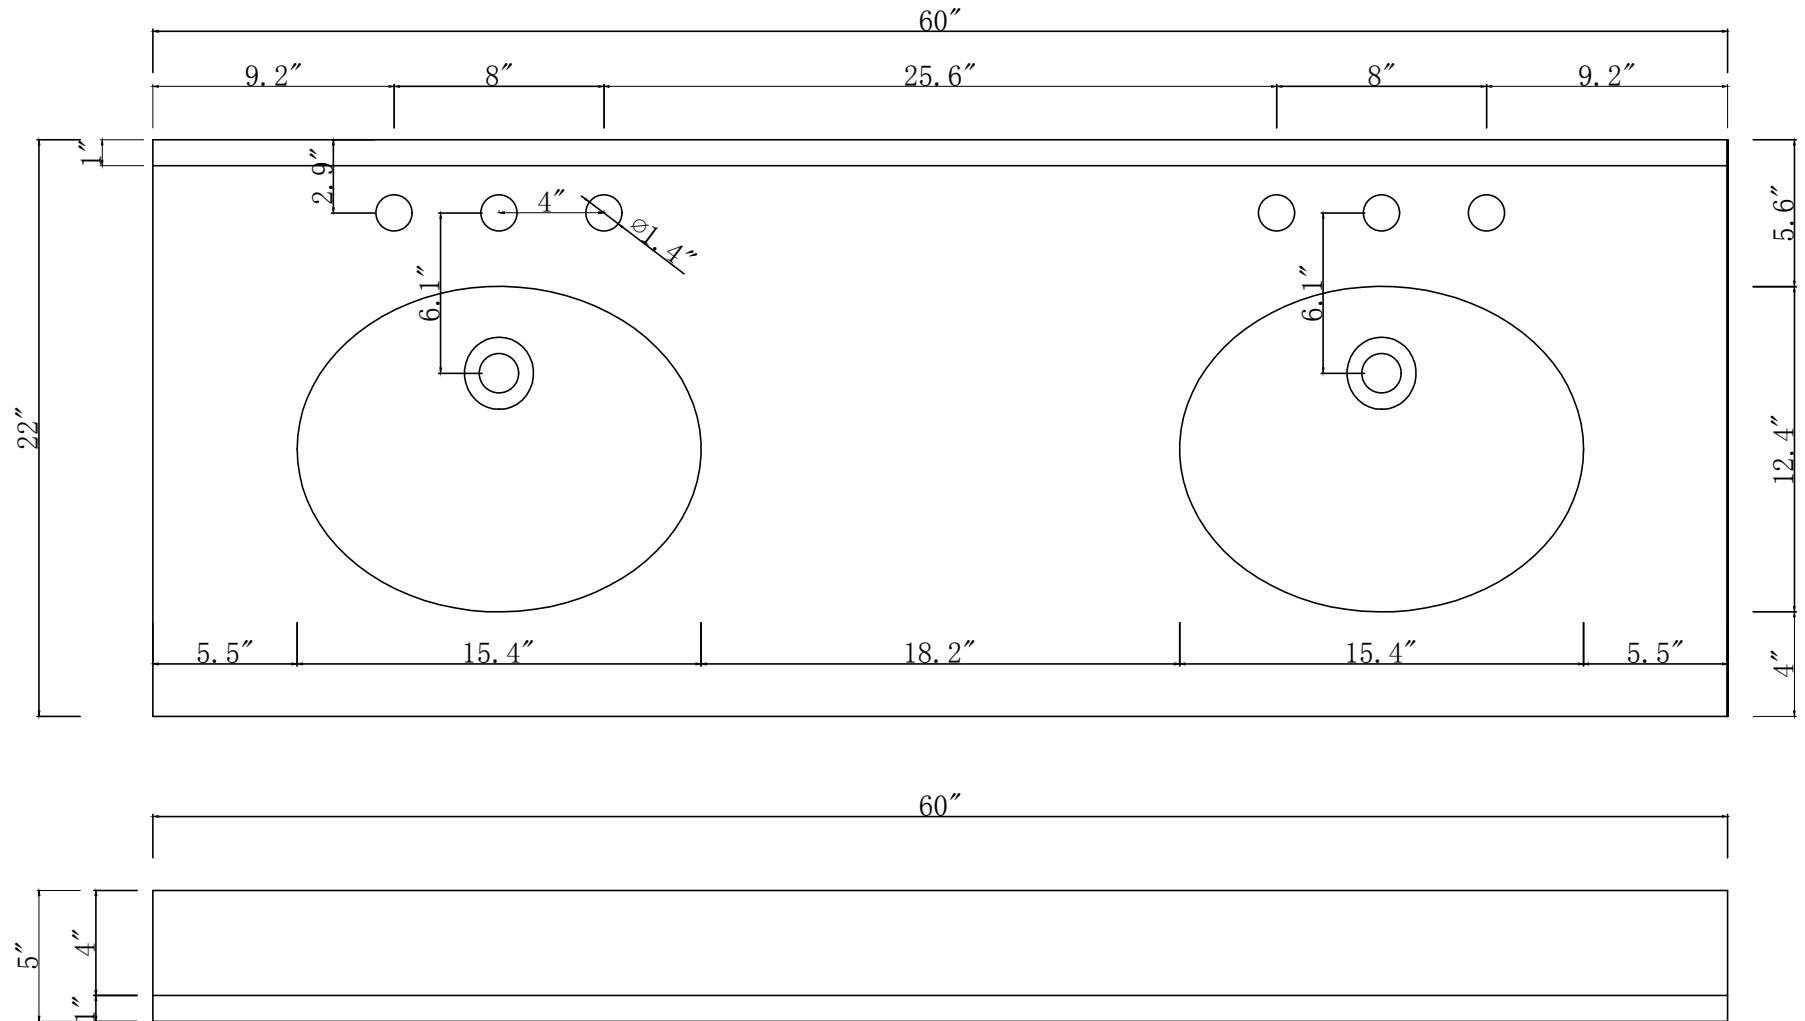

MODEL: DERBY60

MODEL: DERBY60

MODEL: DERBY60

MODEL: OVL-M-2130