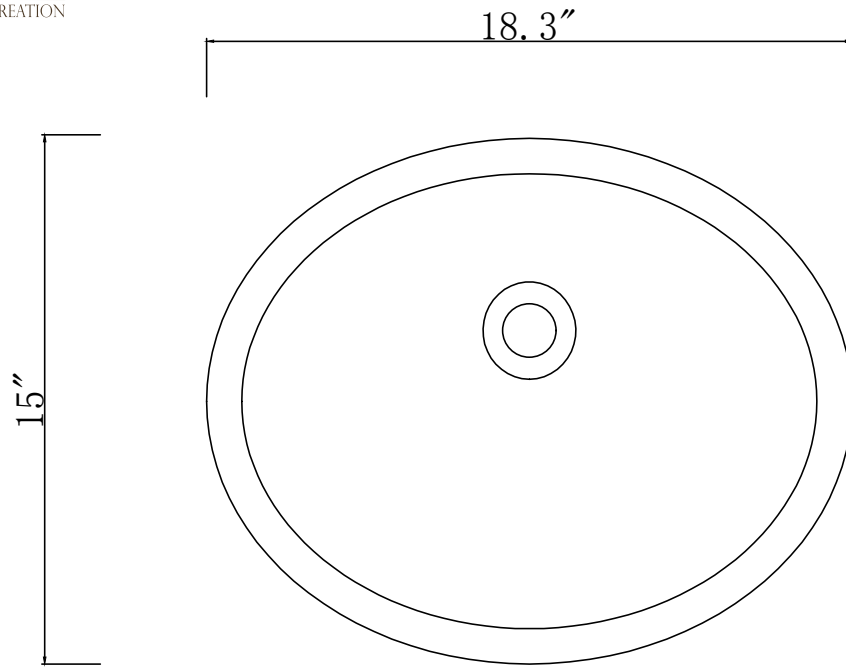

MODEL: DERBY60

MODEL: DERBY60

MODEL: DERBY60

MODEL: OVL-M-2130