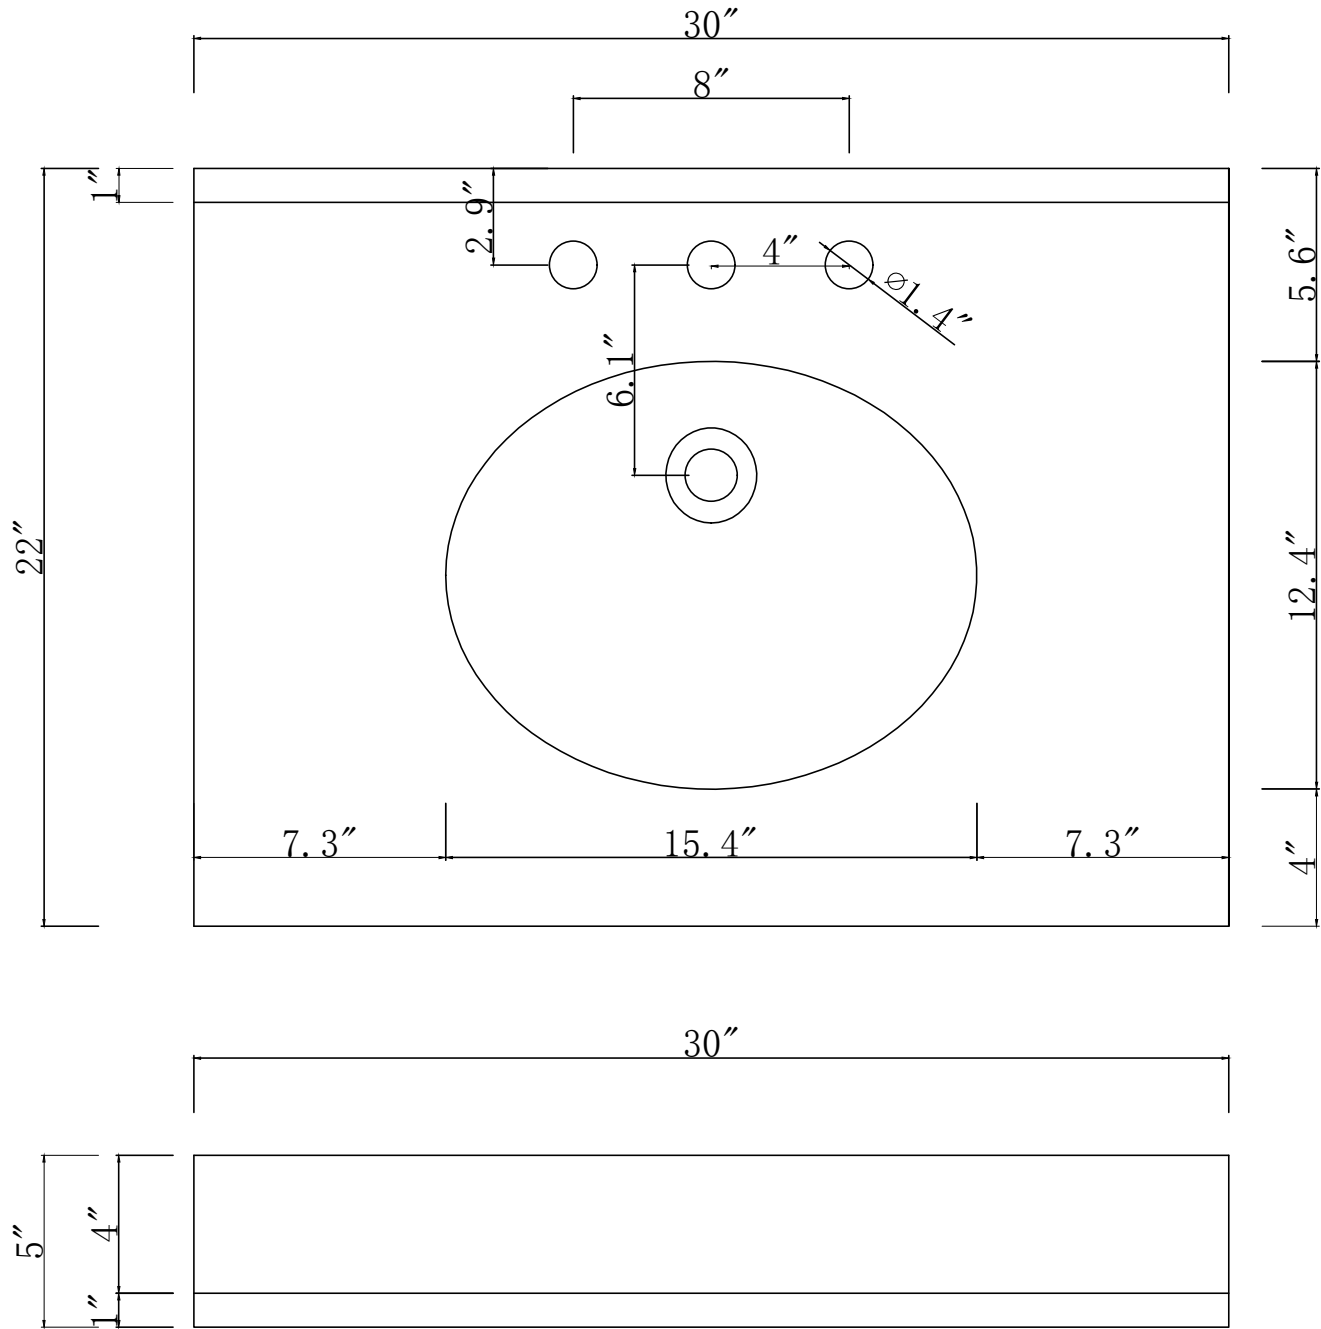

MODEL: DERBY30

MODEL: DERBY30

MODEL: DERBY30

MODEL: OVL-M-2433