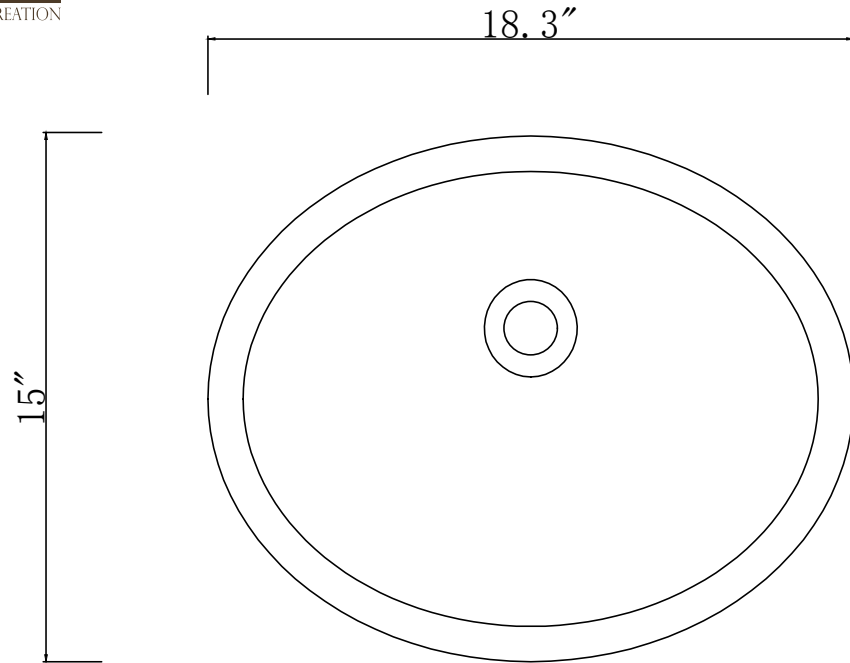

MODEL: DERBY30

MODEL: DERBY30

MODEL: DERBY30

MODEL: OVL-M-2433