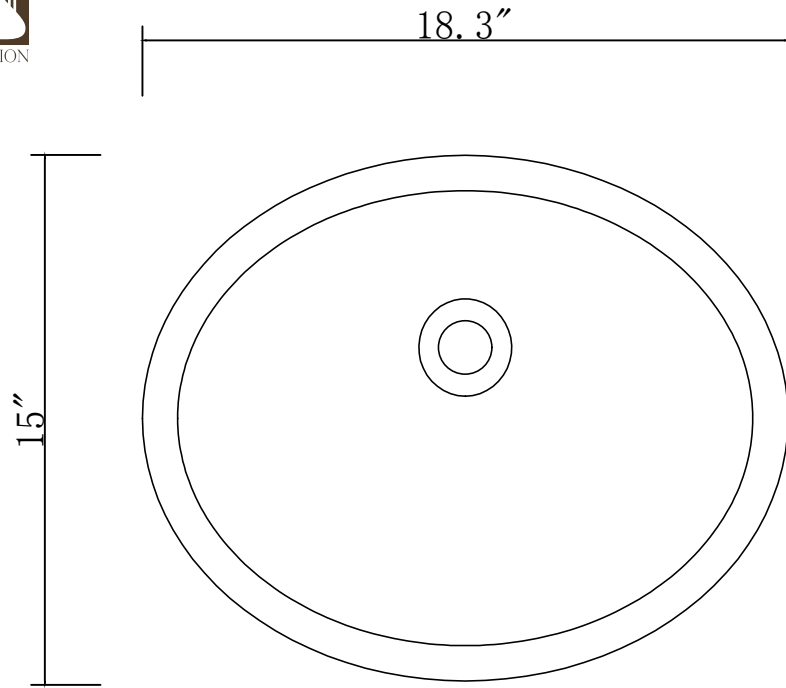

# MODEL: DERBY36

MODEL: DERBY36

MODEL: DERBY36

MODEL: BVL-M-2433