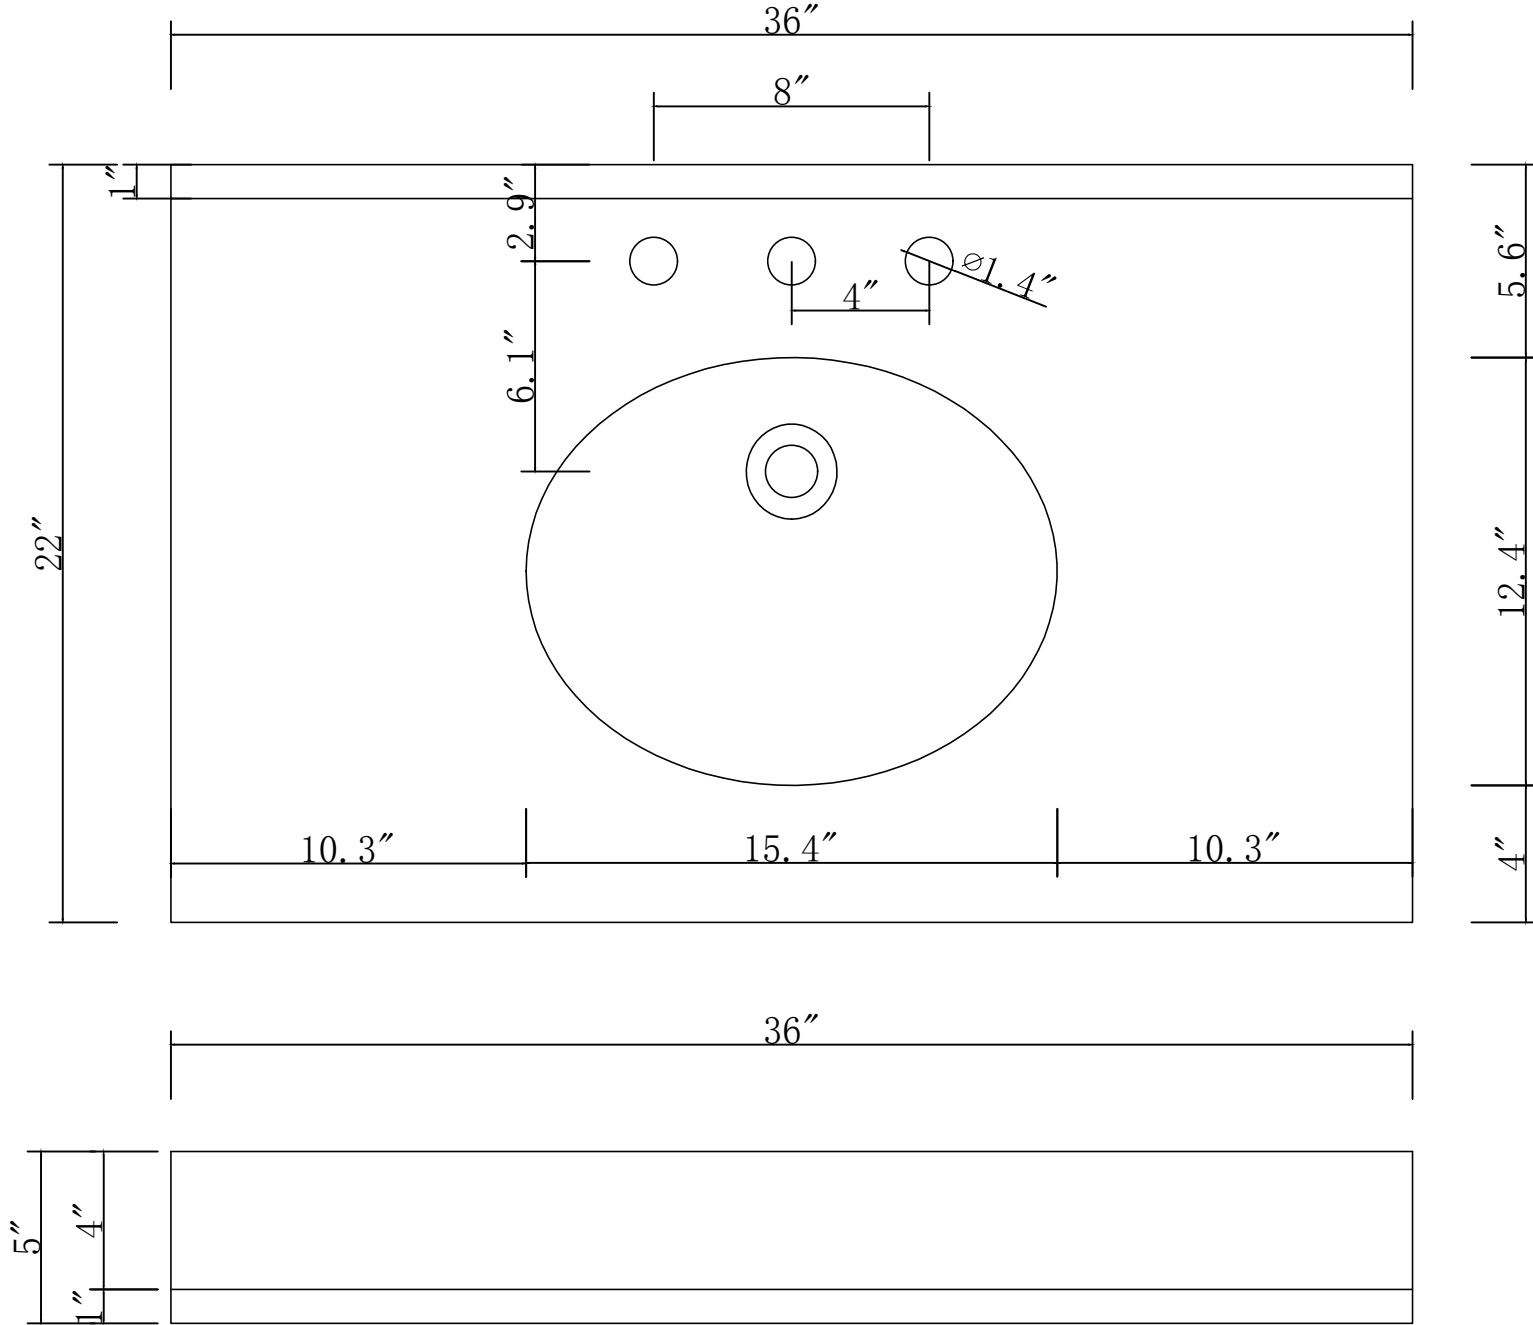

# MODEL: DERBY36

MODEL: DERBY36

MODEL: DERBY36

MODEL: BVL-M-2433